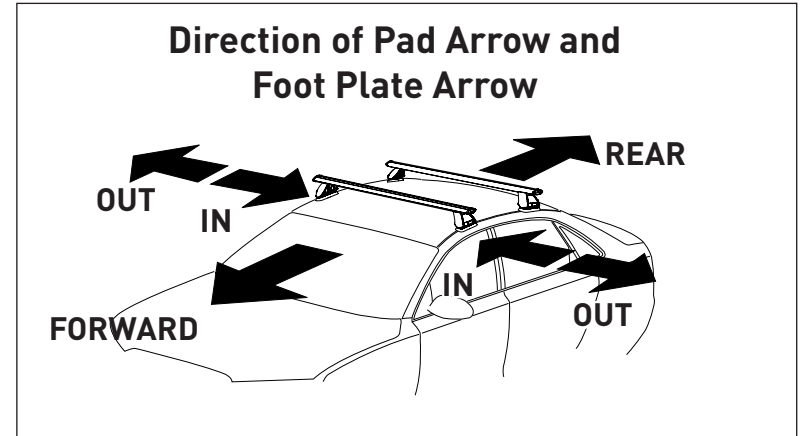

DK043 / DK043H VA, Aero, Euro & HD Crossbar Instruction

Measurement A: CENTRE of door jamb to CENTRE arrow of leg foot plate.

Measurement B: CENTRE of Front leg foot plate arrow to CENTRE of Rear leg foot plate arrow.

Carrying capacity: Roof rack is rated to 75kg. Please refer to manufacturers handbook for your vehicles maximum roof load capacity. Always use the lower of the two figures.

If your vehicle is not listed on this fitting instruction please refer to your countries Rhino-Rack web site for the latest information.