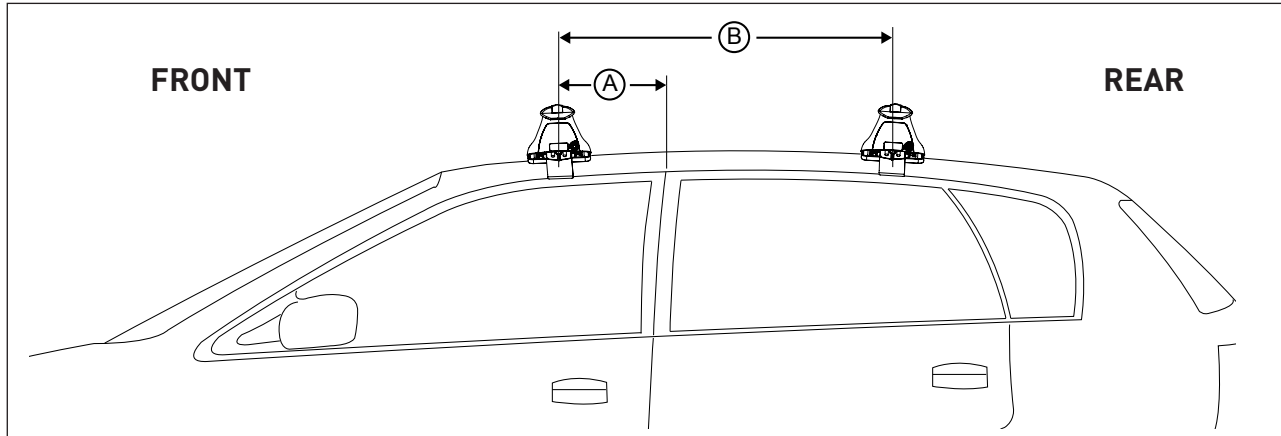

DK043 / DK043H VA, Aero, Euro & HD Crossbar Instruction

Measurement A: CENTRE of door jamb to CENTRE arrow of leg foot plate.

Measurement B: CENTRE of Front leg foot plate arrow to CENTRE of Rear leg foot plate arrow.

Carrying capacity: Roof rack is rated to 75kg. Please refer to manufacturers handbook for your vehicles maximum roof load capacity. Always use the lower of the two figures.

If your vehicle is not listed on this fitting instruction please refer to your countries Rhino-Rack web site for the latest information.