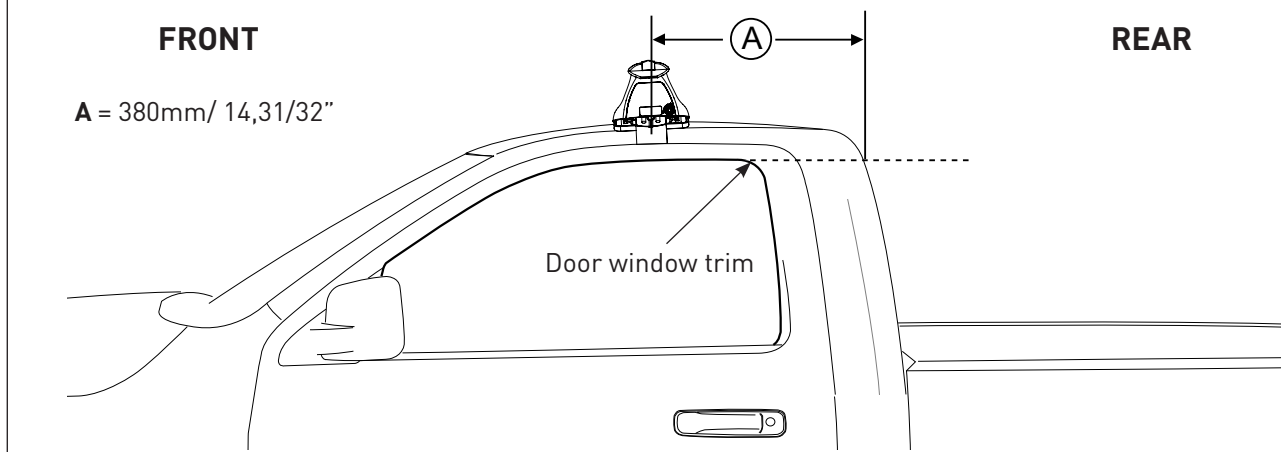

Dodge RAM Regular Cab

Measurement A: Project an imaginary horizontal line with top of door window trim and a vertical line from rear of cab. Where these two points meet measure forward 380mm/ 14,31/32" to centre arrow on foot plate.