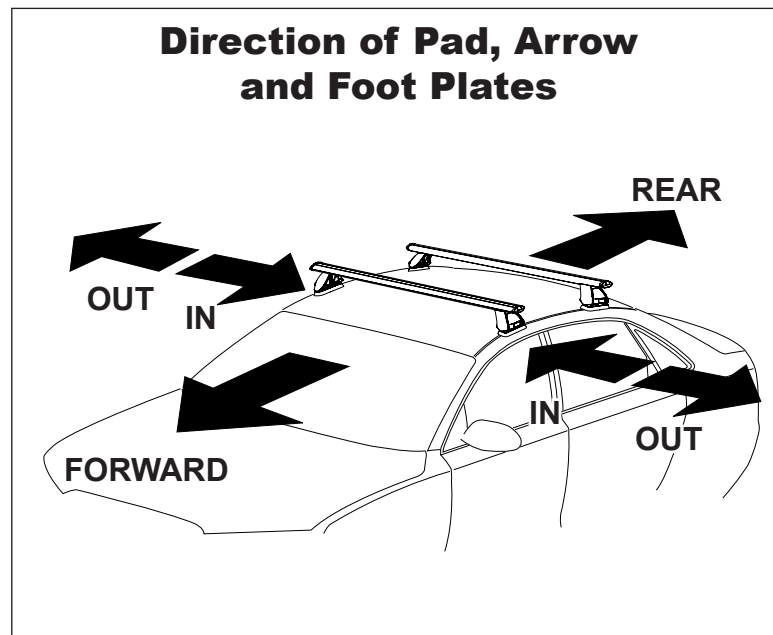

DK042 Rhino-Rack VA, Aero, Euro & HD crossbar instruction

Measurement A: CENTRE of door jamb to CENTRE arrow of leg foot plate.

Measurement B: CENTRE of Front leg foot plate arrow to CENTRE of Rear leg foot plate arrow.

Carrying capacity: Roof rack is rated to 75kg. Please refer to manufacturers handbook for your vehicles maximum roof load capacity. Always use the lower of the two figures.

If your vehicle is not listed on this fitting instruction please refer to your countries Rhino-Rack web site for the latest information.

VEHICLE	Date	Measurement A	Measurement B	Load Rating (includes racks 5kg/11lbs)
Mazda 3 4dr Sedan BK	01/04 - 03/09	300mm / 11,13/16"	650mm / 25,19/32"	75kg / 165lbs
MAzda 3 4dr Sedan	04-09	300mm / 11,13/16"	650mm / 25,19/32"	75kg / 165lbs