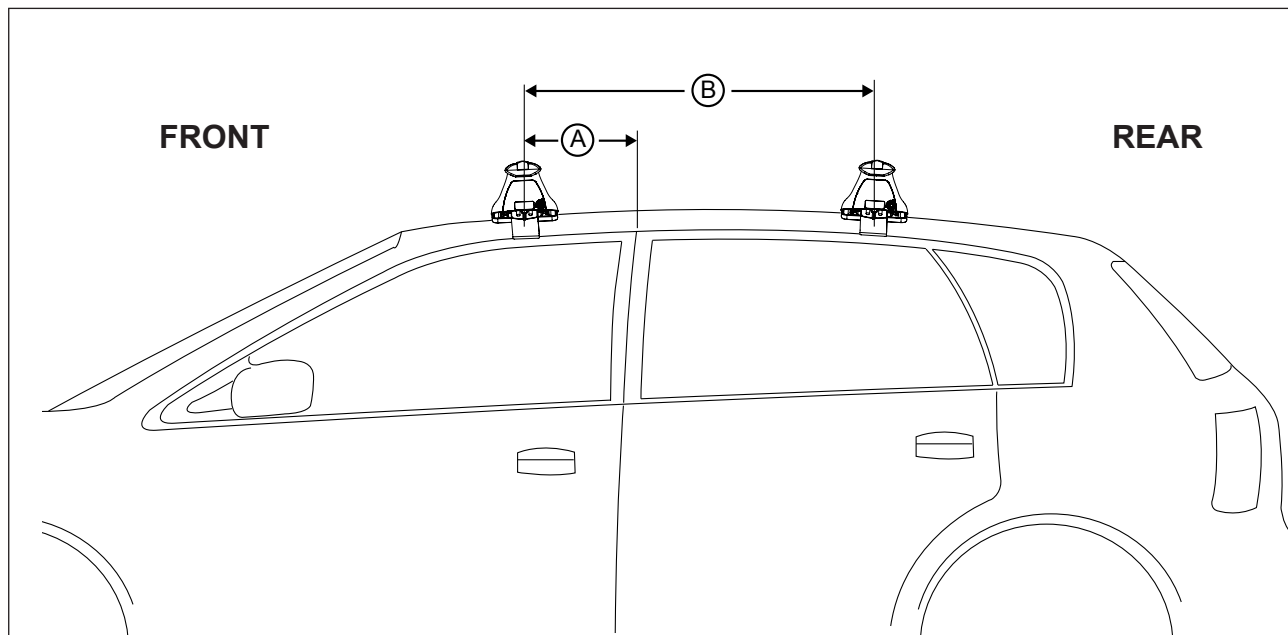

DK042 Rhino-Rack VA, Aero, Euro & HD crossbar instruction

Measurement A: CENTRE of door jamb to CENTRE arrow of leg foot plate.

Measurement B: CENTRE of Front leg foot plate arrow to CENTRE of Rear leg foot plate arrow.

Carrying capacity: Roof rack is rated to 75kg. Please refer to manufacturers handbook for your vehicles maximum roof load capacity. Always use the lower of the two figures.

If your vehicle is not listed on this fitting instruction please refer to your countries Rhino-Rack web site for the latest information.

VEHICLE	Date	Measurement A	Measurement B	Load Rating (includes racks 5kg/11lbs)
Mazda 3 4dr Sedan BK	01/04 - 03/09	300mm / 11,13/16"	650mm / 25,19/32"	75kg / 165lbs
MAzda 3 4dr Sedan	04-09	300mm / 11,13/16"	650mm / 25,19/32"	75kg / 165lbs