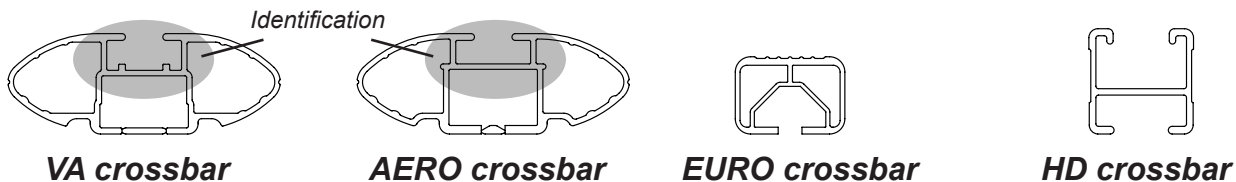

# DK042 Rhino-Rack VA, Aero, Euro & HD crossbar instruction

## IDENTIFICATION CHART

Vehicle	Date	Crossbar	FRONT CROSSBAR					REAR CROSSBAR					
			Front Right Pad/ Clamp	Front Left Pad/ Clamp	Measurement strip length per side	Measurement strip length per side	Measurement Distance ( x )	Foot plate arrow direction	Rear Right Pad/ Clamp	Rear Left Pad/ Clamp	Measurement strip length per side	Measurement strip length per side	Measurement Distance ( x )
Mazda 3 4dr Sedan BK	01/04-03/09	1180mm	M367 SUB0151	201mm	146mm	970mm / 38,3/16"	OUT	M367 114466	M367 114465	187mm	132mm	942mm / 37,3/32"	OUT
			Arrow FORWARD					Arrow FORWARD					
Mazda 3 4dr Sedan	04-09	1180mm	M367 SUB0151	201mm	146mm	970mm / 38,3/16"	OUT	M367 114466	M367 114465	187mm	132mm	942mm / 37,3/32"	OUT
			Arrow FORWARD					Arrow FORWARD					

# DK042 Rhino-Rack VA, Aero, Euro & HD crossbar instruction

**Measurement A:** CENTRE of door jamb to CENTRE arrow of leg foot plate.

**Measurement B:** CENTRE of Front leg foot plate arrow to CENTRE of Rear leg foot plate arrow.