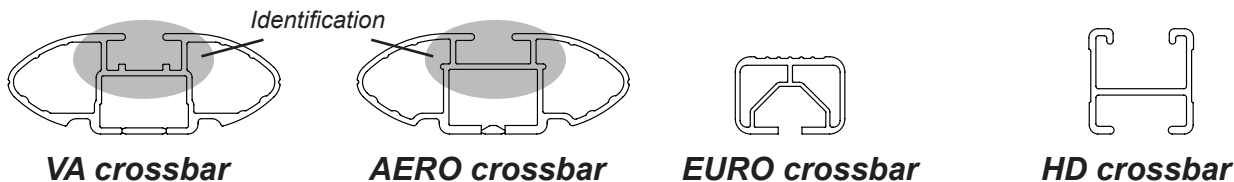

# DK041 Rhino-Rack VA, Aero, Euro & HD crossbar instruction

## IDENTIFICATION CHART

Vehicle	Date	Crossbar	FRONT CROSSBAR					REAR CROSSBAR				
			Front Right Pad/ Clamp	Front Left Pad/ Clamp	Measurement strip length per side	Measurement strip length per side	Measurement Distance ( x )	Foot plate arrow direction	Rear Right Pad/ Clamp	Rear Left Pad/ Clamp	Measurement strip length per side	Measurement strip length per side
Mazda 3 5dr Hatch	01/04-03/09	1180mm	M367 SUB0151	201mm	146mm	970mm / 38,3/16"	OUT	M367 SUB0151	206mm	151mm	980mm / 38,37/64"	OUT
			Arrow FORWARD					Arrow FORWARD				
Hyundai Santa Fe 5dr SUV 2nd Gen	2006-2012	1375mm	M367 SUB0151	142mm	87mm	1047mm / 41,7/32"	OUT	M367 SUB0151	131mm	76mm	1025mm / 40,23/64"	OUT
			Arrow FORWARD					Arrow FORWARD				
Nissan Altima 4dr Sedan 3rd Gen	2002-2006	1180mm	M367 SUB0151	179mm	124mm	926mm / 36,29/64"	OUT	M367 SUB0151	173mm	118mm	914mm / 35,63/64"	OUT
			Arrow FORWARD					Arrow FORWARD				

# DK041 Rhino-Rack VA, Aero, Euro & HD crossbar instruction

**Measurement A:** CENTRE of door jamb to CENTRE arrow of leg foot plate.

**Measurement B:** CENTRE of Front leg foot plate arrow to CENTRE of Rear leg foot plate arrow.