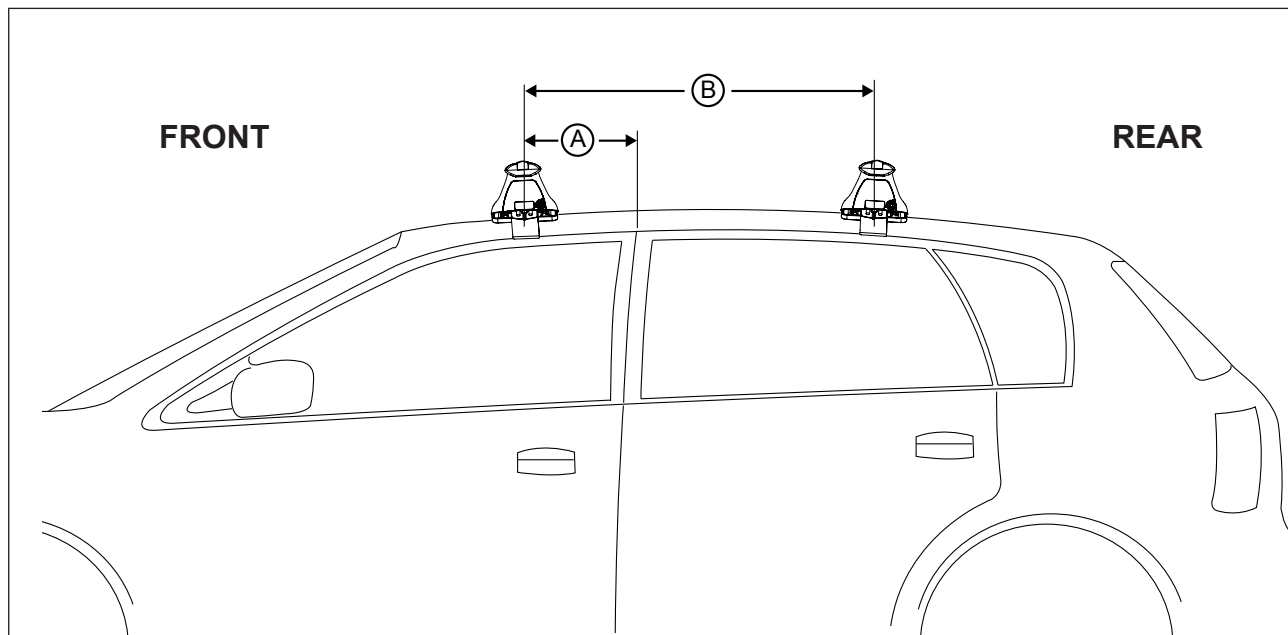

DK041 Rhino-Rack VA, Aero, Euro & HD crossbar instruction

Measurement A: CENTRE of door jamb to CENTRE arrow of leg foot plate.

Measurement B: CENTRE of Front leg foot plate arrow to CENTRE of Rear leg foot plate arrow.

Carrying capacity: Roof rack is rated to 75kg. Please refer to manufacturers handbook for your vehicles maximum roof load capacity. Always use the lower of the two figures.

If your vehicle is not listed on this fitting instruction please refer to your countries Rhino-Rack web site for the latest information.

VEHICLE	Date	Measurement A	Measurement B	Load Rating (includes racks 5kg/11lbs)
Mazda 3 5dr Hatch	01/04-03/09	300mm / 11,13/16"	700mm / 27,9/16"	75kg / 165lbs
Hyundai Santa Fe 5dr SUV 2nd Gen	2006-2012	140mm / 5,33/64"	700mm / 27,9/16"	75kg / 165lbs
Nissan Altima 4dr Sedan 3rd Gen	2002-2006	300mm / 11,13/16"	700mm / 27,9/16"	75kg / 165lbs