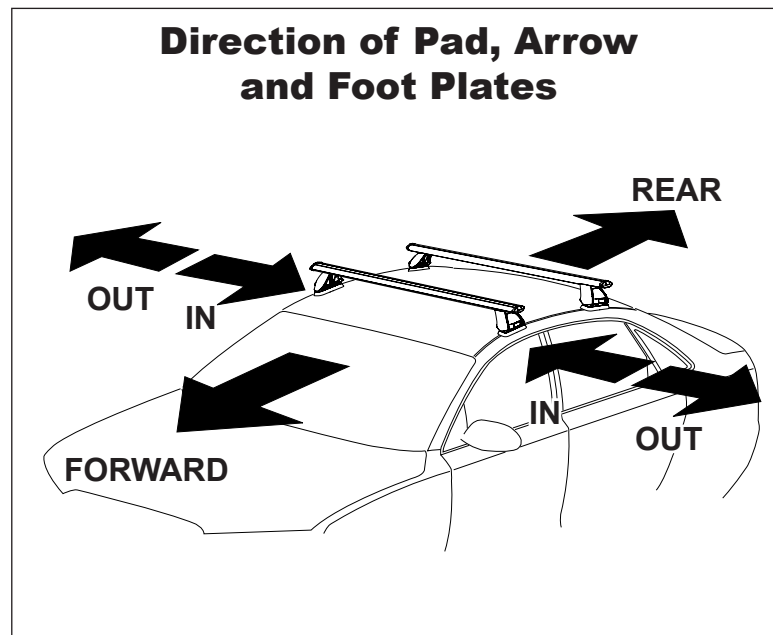

DK041 Rhino-Rack VA, Aero, Euro & HD crossbar instruction

Measurement A: CENTRE of door jamb to CENTRE arrow of leg foot plate.

Measurement B: CENTRE of Front leg foot plate arrow to CENTRE of Rear leg foot plate arrow.

Carrying capacity: Roof rack is rated to 75kg. Please refer to manufacturers handbook for your vehicles maximum roof load capacity. Always use the lower of the two figures.

If your vehicle is not listed on this fitting instruction please refer to your countries Rhino-Rack web site for the latest information.

VEHICLE	Date	Measurement A	Measurement B	Load Rating (includes racks 5kg/11lbs)
Mazda 3 5dr Hatch	01/04-03/09	300mm / 11,13/16"	700mm / 27,9/16"	75kg / 165lbs
Hyundai Santa Fe 5dr SUV 2nd Gen	2006-2012	140mm / 5,33/64"	700mm / 27,9/16"	75kg / 165lbs
Nissan Altima 4dr Sedan 3rd Gen	2002-2006	300mm / 11,13/16"	700mm / 27,9/16"	75kg / 165lbs