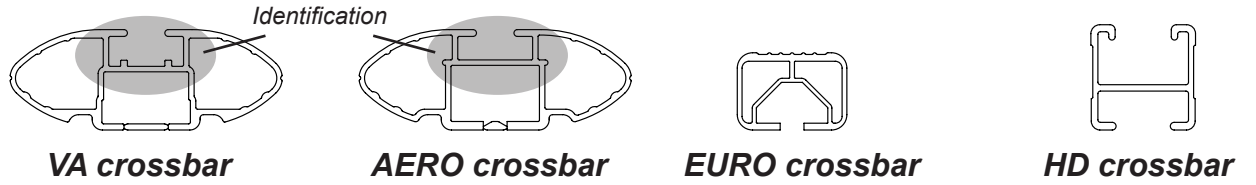

DK039 Rhino-Rack VA, Aero, Euro & HD crossbar instruction

IDENTIFICATION CHART

Vehicle	Date	Crossbar	FRONT CROSSBAR					REAR CROSSBAR					
			Front Right Pad/ Clamp	Front Left Pad/ Clamp	Measurement strip length per side	Measurement strip length per side	Measurement Distance (x)	Foot plate arrow direction	Rear Right Pad/ Clamp	Rear Left Pad/ Clamp	Measurement strip length per side	Measurement strip length per side	Measurement Distance (x)
Hyundai Accent 5dr Hatch	06/00-04/06	1180mm	M367 SUB0146	161mm	106mm	890mm	OUT	M367 114412	M367 114411	159mm	104mm	886mm	OUT
			Arrow FORWARD					Arrow FORWARD					
Hyundai Accent Sedan	06/00-02/03	1180mm	M367 SUB0146	161mm	106mm	890mm	OUT	M367 114412	M367 114411	160mm	105mm	888mm	OUT
			Arrow FORWARD					Arrow FORWARD					

DK039 Rhino-Rack VA, Aero, Euro & HD crossbar instruction

Measurement A: CENTRE of door jamb to CENTRE arrow of leg foot plate.

Measurement B: CENTRE of Front leg foot plate arrow to CENTRE of Rear leg foot plate arrow.

Carrying capacity: Roof rack is rated to 75kg. Please refer to manufacturers handbook for your vehicles maximum roof load capacity. Always use the lower of the two figures.

If your vehicle is not listed on this fitting instruction please refer to your countries Rhino-Rack web site for the latest information.