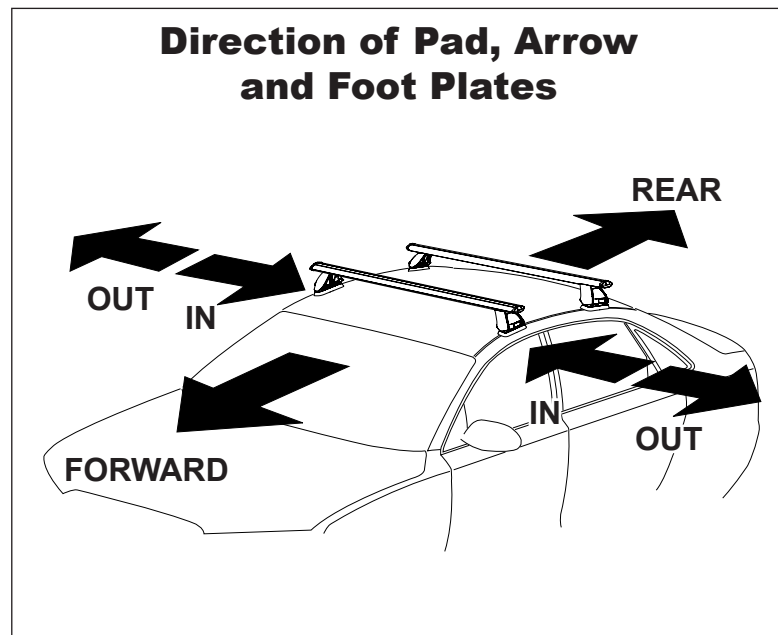

DK039 Rhino-Rack VA, Aero, Euro & HD crossbar instruction

Measurement A: CENTRE of door jamb to CENTRE arrow of leg foot plate.

Measurement B: CENTRE of Front leg foot plate arrow to CENTRE of Rear leg foot plate arrow.

Carrying capacity: Roof rack is rated to 75kg. Please refer to manufacturers handbook for your vehicles maximum roof load capacity. Always use the lower of the two figures.

If your vehicle is not listed on this fitting instruction please refer to your countries Rhino-Rack web site for the latest information.

VEHICLE	Date	Measurement A	Measurement B	Load Rating (includes racks 5kg/11lbs)
Hyundai Accent 5dr Hatch	06/00-04/06	250mm	650mm	75kg / 165lbs
Hyundai Accent Sedan	06/00-02/03	250mm	650mm	75kg / 165lbs