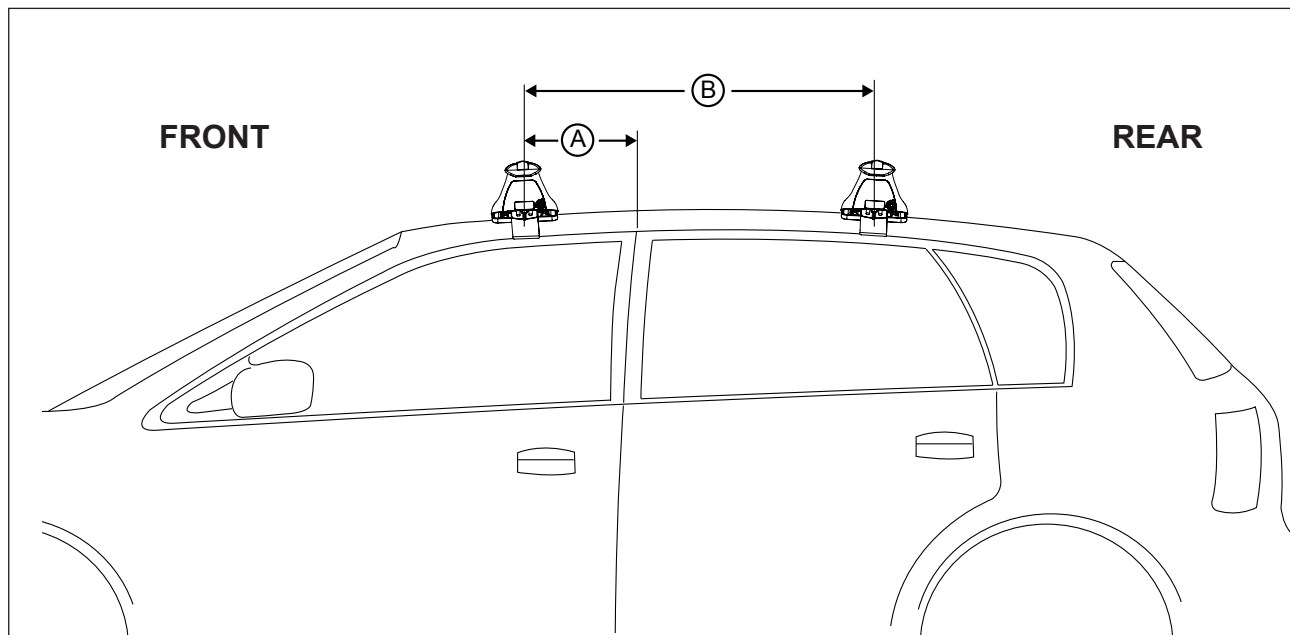

DK039 Rhino-Rack VA, Aero, Euro & HD crossbar instruction

IDENTIFICATION CHART

Vehicle	Date	Crossbar	FRONT CROSSBAR					REAR CROSSBAR					
			Front Right Pad/ Clamp	Front Left Pad/ Clamp	Measurement strip length per side	Measurement strip length per side	Measurement Distance (x)	Foot plate arrow direction	Rear Right Pad/ Clamp	Rear Left Pad/ Clamp	Measurement strip length per side	Measurement strip length per side	Measurement Distance (x)
Hyundai Accent 5dr Hatch	06/00-04/06	1180mm	M367 SUB0146	161mm	106mm	890mm	OUT	M367 114412	M367 114411	159mm	104mm	886mm	OUT
			Arrow FORWARD					Arrow FORWARD					
Hyundai Accent Sedan	06/00-02/03	1180mm	M367 SUB0146	161mm	106mm	890mm	OUT	M367 114412	M367 114411	160mm	105mm	888mm	OUT
			Arrow FORWARD					Arrow FORWARD					

DK039 Rhino-Rack VA, Aero, Euro & HD crossbar instruction

Measurement A: CENTRE of door jamb to CENTRE arrow of leg foot plate.

Measurement B: CENTRE of Front leg foot plate arrow to CENTRE of Rear leg foot plate arrow.

Carrying capacity: Roof rack is rated to 75kg. Please refer to manufacturers handbook for your vehicles maximum roof load capacity. Always use the lower of the two figures.

If your vehicle is not listed on this fitting instruction please refer to your countries Rhino-Rack web site for the latest information.