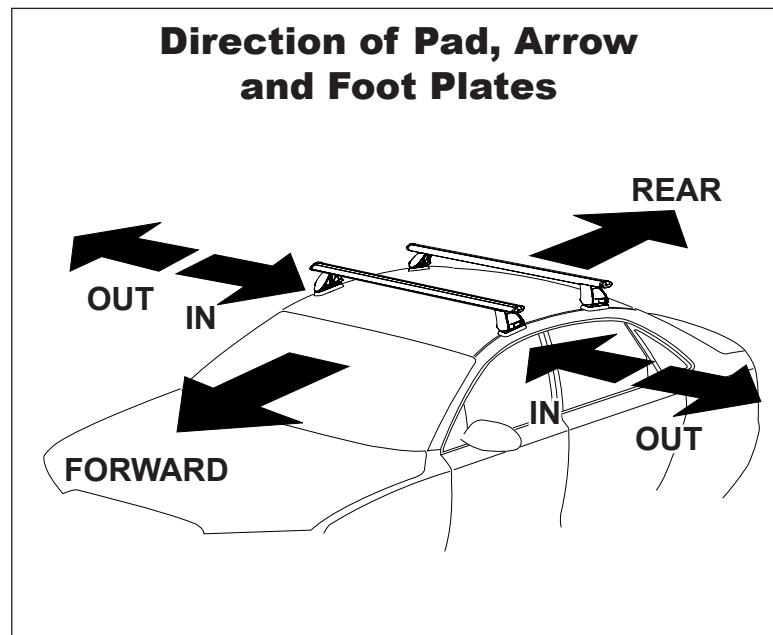

DK034 Rhino-Rack VA, Aero, Euro & HD crossbar instruction

Measurement A: CENTRE of door jamb to CENTRE arrow of leg foot plate.

Measurement B: CENTRE of Front leg foot plate arrow to CENTRE of Rear leg foot plate arrow.

Carrying capacity: Roof rack is rated to 75kg. Please refer to manufacturers handbook for your vehicles maximum roof load capacity. Always use the lower of the two figures.

If your vehicle is not listed on this fitting instruction please refer to your countries Rhino-Rack web site for the latest information.

VEHICLE	Date	Measurement A	Measurement B	Load Rating (includes racks 5kg/ 11lbs)
Ford Fiesta 5dr Hatch	04/04 on	200mm	700mm	75kg / 165lbs