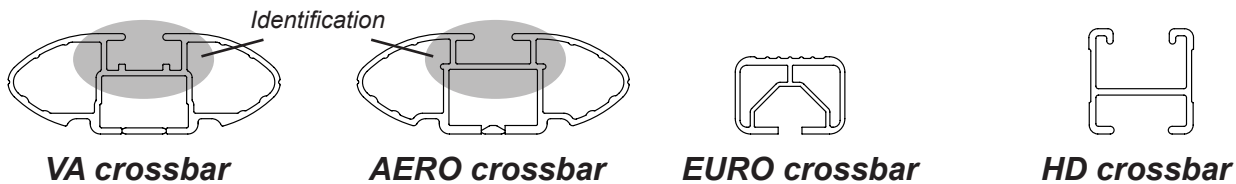

# DK034 Rhino-Rack VA, Aero, Euro & HD crossbar instruction

## IDENTIFICATION CHART

Vehicle	Date	Crossbar	FRONT CROSSBAR					REAR CROSSBAR						
			Front Right Pad/ Clamp	Front Left Pad/ Clamp	Measurement strip length per side	Measurement strip length per side	Measurement Distance ( x )	Foot plate arrow direction	Rear Right Pad/ Clamp	Rear Left Pad/ Clamp	Measurement strip length per side	Measurement strip length per side	Measurement Distance ( x )	Foot plate arrow direction
Ford Fiesta 5dr Hatch	04/04 on	1180mm	M367 114494		176mm	121mm	920mm	OUT	M365 114494		171mm	116mm	910mm	OUT
			Arrow FORWARD						Arrow FORWARD					

# DK034 Rhino-Rack VA, Aero, Euro & HD crossbar instruction

**Measurement A:** CENTRE of door jamb to CENTRE arrow of leg foot plate.

**Measurement B:** CENTRE of Front leg foot plate arrow to CENTRE of Rear leg foot plate arrow.