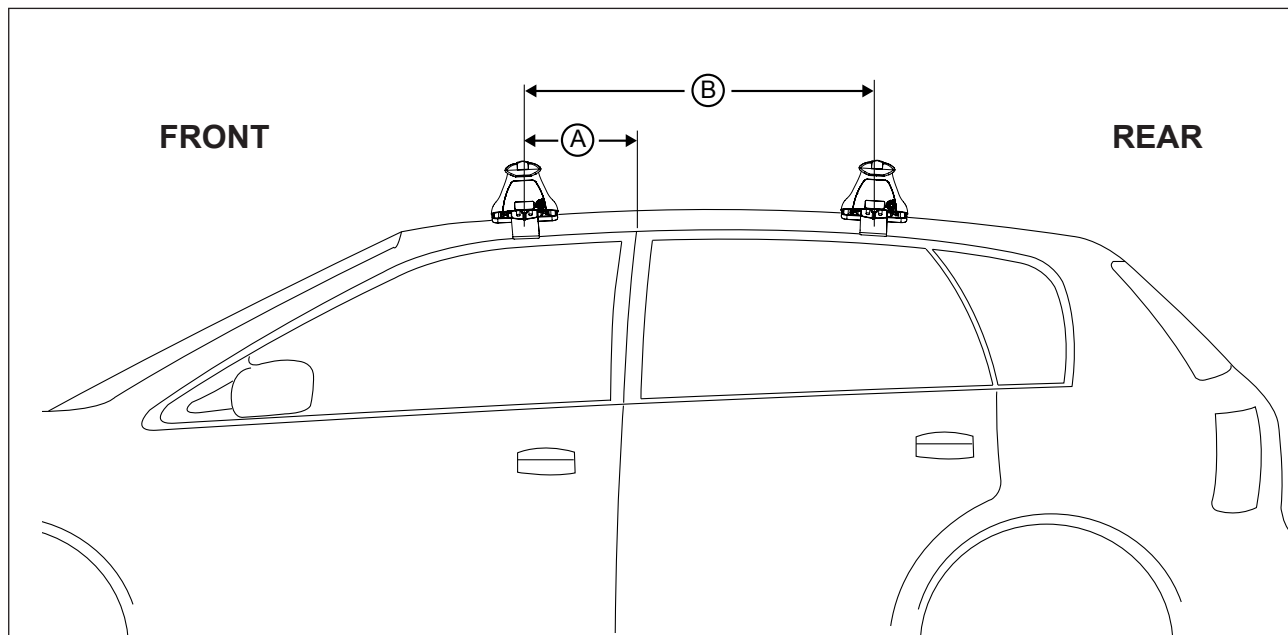

DK034 Rhino-Rack VA, Aero, Euro & HD crossbar instruction

Measurement A: CENTRE of door jamb to CENTRE arrow of leg foot plate.

Measurement B: CENTRE of Front leg foot plate arrow to CENTRE of Rear leg foot plate arrow.

Carrying capacity: Roof rack is rated to 75kg. Please refer to manufacturers handbook for your vehicles maximum roof load capacity. Always use the lower of the two figures.

If your vehicle is not listed on this fitting instruction please refer to your countries Rhino-Rack web site for the latest information.

VEHICLE	Date	Measurement A	Measurement B	Load Rating (includes racks 5kg/ 11lbs)
Ford Fiesta 5dr Hatch	04/04 on	200mm	700mm	75kg / 165lbs