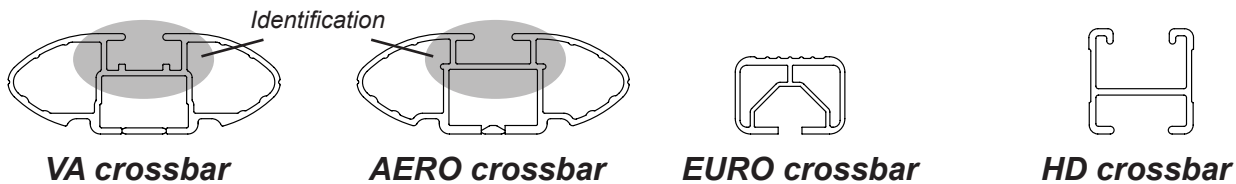

# DK032 Rhino-Rack VA, Aero, Euro & HD crossbar instruction

## IDENTIFICATION CHART

Vehicle	Date	Crossbar	FRONT CROSSBAR					REAR CROSSBAR						
			Front Right Pad/ Clamp	Front Left Pad/ Clamp	Measurement strip length per side	Measurement strip length per side	Measurement Distance ( x )	Foot plate arrow direction	Rear Right Pad/ Clamp	Rear Left Pad/ Clamp	Measurement strip length per side	Measurement strip length per side	Measurement Distance ( x )	Foot plate arrow direction
Mercedes E240 Sedan	'95-08/02	1260mm	M367 114461		170mm	57mm	988mm	OUT	M367 114500		184mm	71mm	1016mm	OUT
			Arrow FORWARD						Arrow FORWARD					

# DK032 Rhino-Rack VA, Aero, Euro & HD crossbar instruction

**Measurement A:** CENTRE of door jamb to CENTRE arrow of leg foot plate.

**Measurement B:** CENTRE of Front leg foot plate arrow to CENTRE of Rear leg foot plate arrow.