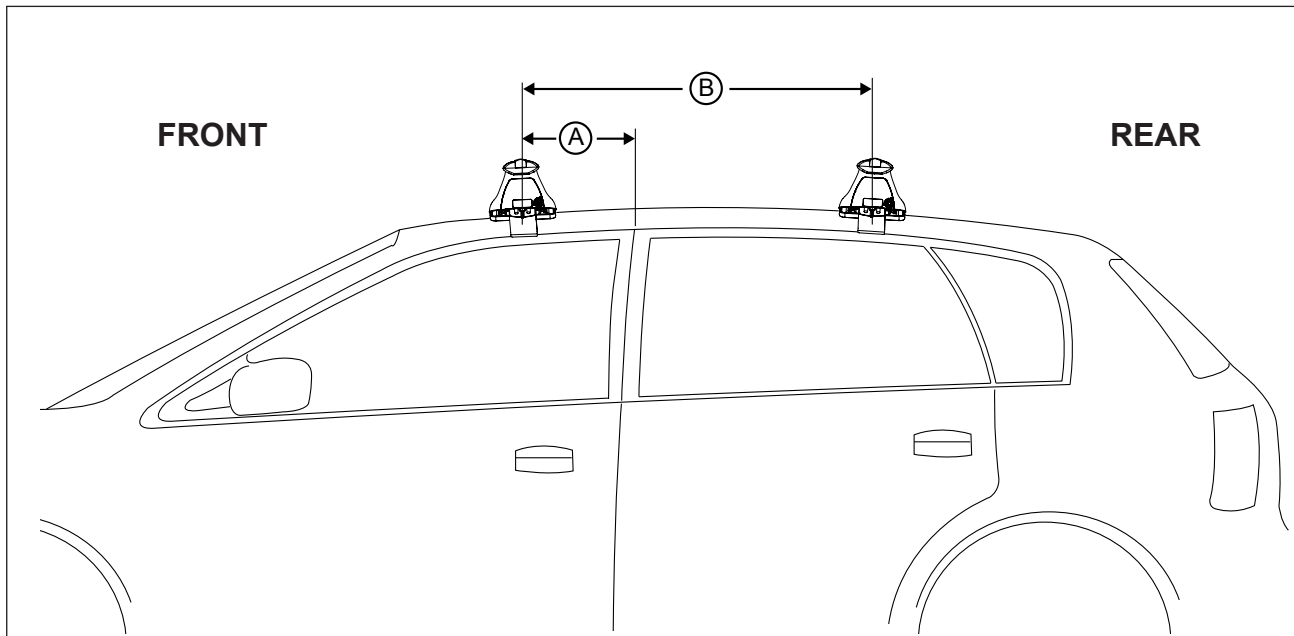

DK032 Rhino-Rack VA, Aero, Euro & HD crossbar instruction

Measurement A: CENTRE of door jamb to CENTRE arrow of leg foot plate.

Measurement B: CENTRE of Front leg foot plate arrow to CENTRE of Rear leg foot plate arrow.

Carrying capacity: Roof rack is rated to 75kg. Please refer to manufacturers handbook for your vehicles maximum roof load capacity. Always use the lower of the two figures.

If your vehicle is not listed on this fitting instruction please refer to your countries Rhino-Rack web site for the latest information.

VEHICLE	Date	Measurement A	Measurement B	Load Rating (includes racks 5kg/ 11lbs)
Mercedes E240 Sedan	'95-08/02	300mm	700mm	75kg / 165lbs