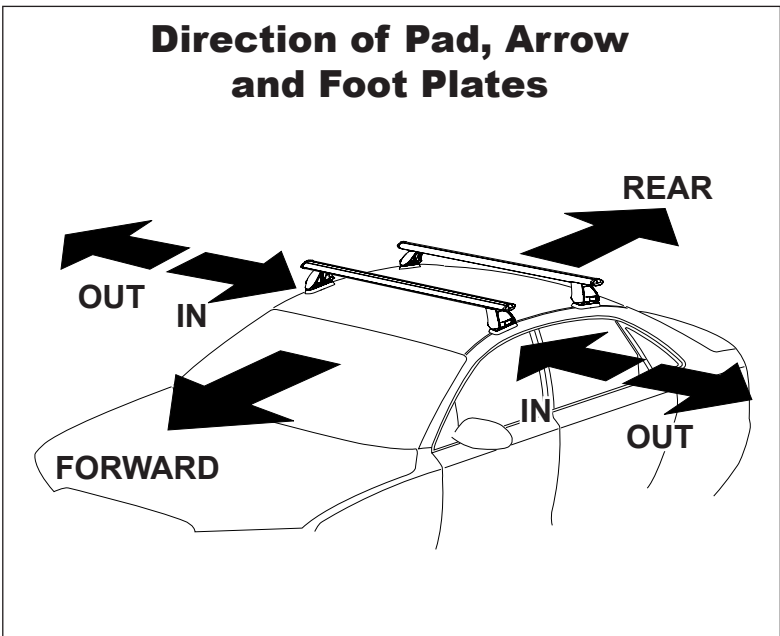

DK032 Rhino-Rack VA, Aero, Euro & HD crossbar instruction

Measurement A: CENTRE of door jamb to CENTRE arrow of leg foot plate.

Measurement B: CENTRE of Front leg foot plate arrow to CENTRE of Rear leg foot plate arrow.

Carrying capacity: Roof rack is rated to 75kg. Please refer to manufacturers handbook for your vehicles maximum roof load capacity. Always use the lower of the two figures.

If your vehicle is not listed on this fitting instruction please refer to your countries Rhino-Rack web site for the latest information.

VEHICLE	Date	Measurement A	Measurement B	Load Rating (includes racks 5kg/ 11lbs)
Mercedes E240 Sedan	'95-08/02	300mm	700mm	75kg / 165lbs