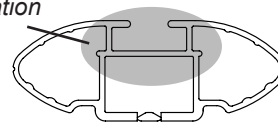

## IDENTIFICATION CHART

VA crossbar

AERO crossbar

EURO crossbar

HD crossbar

Vehicle	Date	Crossbar	FRONT CROSSBAR					REAR CROSSBAR						
			Front Right Pad/Clamp	Front Left Pad/Clamp	Measurement strip length per side	Measurement strip length per side	Measurement Distance (x)	Foot plate arrow direction	Rear Right Pad/Clamp	Rear Left Pad/Clamp	Measurement strip length per side	Measurement strip length per side	Measurement Distance (x)	Foot plate arrow direction
Honda Accord 4dr Sedan	03-07	1180mm	M368 SUB0148		185mm	130mm	938mm / 36,59/64"	OUT	M366 SUB0148		196mm	141mm	960mm / 37,51/64"	OUT
			Arrow OUT						Arrow FORWARD					
Subaru Impreza 5dr Hatch	07-11	1180mm	M368 SUB0148		186mm	131mm	940mm / 37"	OUT	M366 SUB0148		183mm	128mm	934mm / 36,49/64"	OUT
			Arrow OUT						Arrow FORWARD					
Subaru Impreza 4dr Sedan	08-11	1180mm	M368 SUB0148		186mm	131mm	940mm / 37"	OUT	M366 SUB0148		183mm	128mm	934mm / 36,49/64"	OUT
			Arrow OUT						Arrow FORWARD					