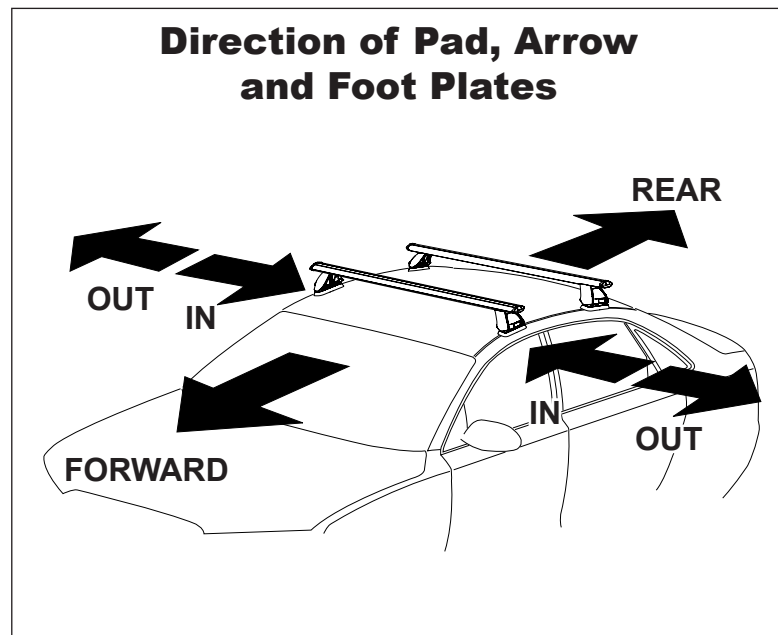

DK030 Rhino-Rack VA, Aero, Euro & HD crossbar instruction

Measurement A: CENTRE of door jamb to CENTRE arrow of leg foot plate.

Measurement B: CENTRE of Front leg foot plate arrow to CENTRE of Rear leg foot plate arrow.

Carrying capacity: Roof rack is rated to 75kg. Please refer to manufacturers handbook for your vehicles maximum roof load capacity. Always use the lower of the two figures.

If your vehicle is not listed on this fitting instruction please refer to your countries Rhino-Rack web site for the latest information.

VEHICLE	Date	Measurement A	Measurement B	Load Rating (includes racks 5kg/ 11lbs)
Honda Accord 4dr Sedan	03-07	250mm / 9,27/32"	750mm / 29,17/32"	75kg / 165lbs
Subaru Impreza 5dr Hatch	07-11	150mm / 5,29/32"	650mm / 25,19/32"	75kg / 165lbs
Subaru Impreza 4dr Sedan	09-	150mm / 5,29/32"	650mm / 25,19/32"	50kg / 110lbs