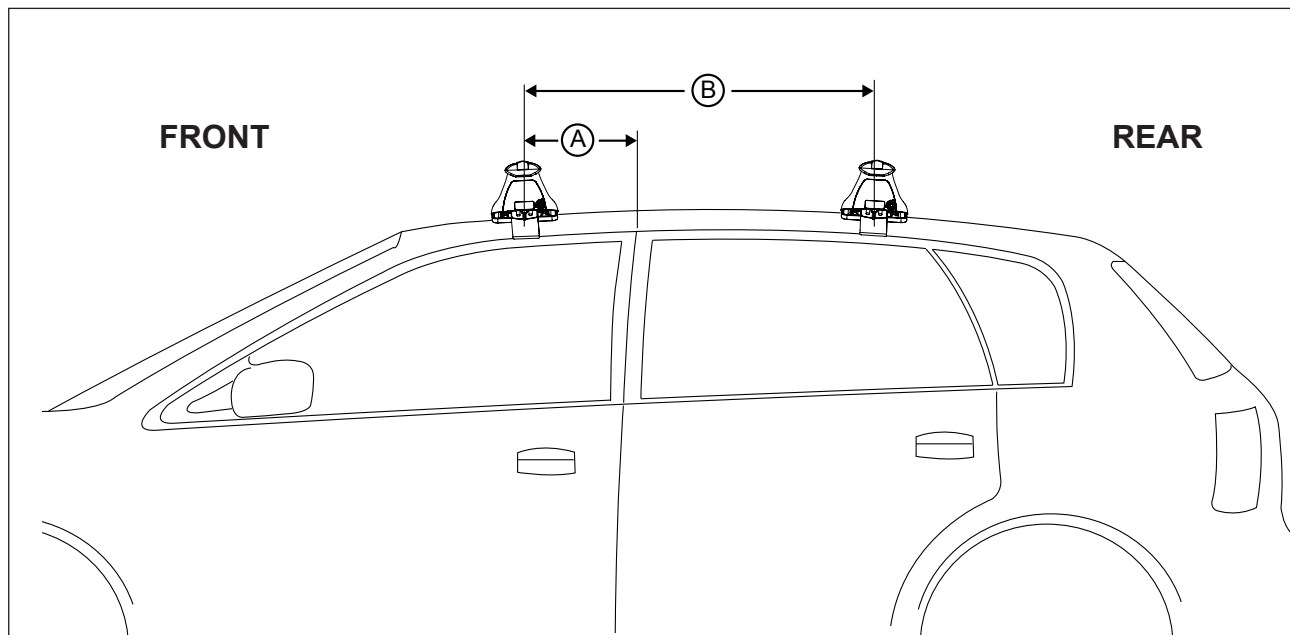

DK030 Rhino-Rack VA, Aero, Euro & HD crossbar instruction

Measurement A: CENTRE of door jamb to CENTRE arrow of leg foot plate.

Measurement B: CENTRE of Front leg foot plate arrow to CENTRE of Rear leg foot plate arrow.

Carrying capacity: Roof rack is rated to 75kg. Please refer to manufacturers handbook for your vehicles maximum roof load capacity. Always use the lower of the two figures.

If your vehicle is not listed on this fitting instruction please refer to your countries Rhino-Rack web site for the latest information.

VEHICLE	Date	Measurement A	Measurement B	Load Rating (includes racks 5kg/ 11lbs)
Honda Accord 4dr Sedan	03-07	250mm / 9,27/32"	750mm / 29,17/32"	75kg / 165lbs
Subaru Impreza 5dr Hatch	07-11	150mm / 5,29/32"	650mm / 25,19/32"	75kg / 165lbs
Subaru Impreza 4dr Sedan	09-	150mm / 5,29/32"	650mm / 25,19/32"	50kg / 110lbs