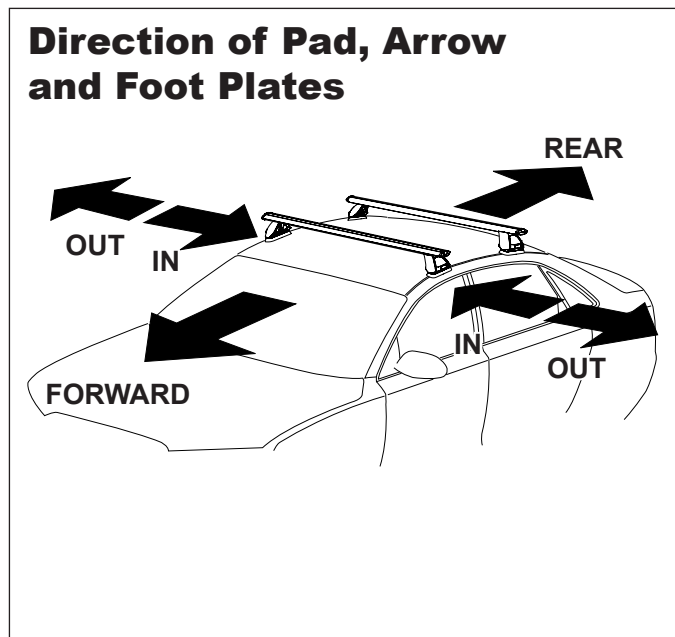

DK027 Rhino-Rack VA, Aero, Euro & HD crossbar instruction

CONTROLLED

Measurement A: CENTRE of door jamb to CENTRE arrow of leg foot plate.

Measurement B: CENTRE of Front leg foot plate arrow to CENTRE of Rear leg foot plate arrow.

Carrying capacity: Roof rack is rated to 75kg. Please refer to manufacturers handbook for your vehicles maximum roof load capacity. Always use the lower of the two figures.

If your vehicle is not listed on this fitting instruction please refer to your countries Rhino-Rack web site for the latest information.

VEHICLE	Date	Measurement A	Measurement B	Load Rating (includes racks 5kg/11lbs)
Kia Rio DC/BC 4dr Sedan	07/00-07/05	320mm / 12,19/32"	700mm / 27,9/16"	60kg / 132lbs
Kia Rio YB 4dr Sedan	2017-on	300mm / 11 13/16"	720mm / 28 ,3/8"	75kg / 165lbs