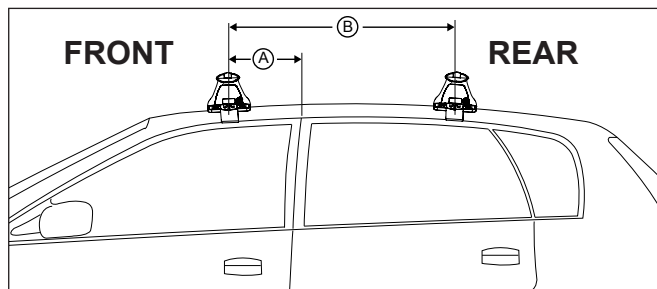

IDENTIFICATION CHART

VA crossbar

EURO crossbar

HD crossbar

Vehicle	Date	Crossbar	FRONT CROSSBAR					REAR CROSSBAR						
			Front Right Pad/ Clamp	Front Left Pad/ Clamp	Measurement strip length per side	Measurement strip length per side	Measurement Distance (x)	Foot plate arrow direction	Rear Right Pad/ Clamp	Rear Left Pad/ Clamp	Measurement strip length per side	Measurement strip length per side	Measurement Distance (x)	Foot plate arrow direction
Kia Rio DC/BC 4dr Sedan	07/00-07/05	1180mm	M282 SUB0370	M281 SUB0370	141mm	86mm	850mm / 33,15/32"	OUT	M284 SUB0381	M283 SUB0381	132mm	77mm	832mm / 32,3/4"	OUT
			Arrow FORWARD						Arrow FORWARD					
Kia Rio YB 4dr Sedan	17-on	1180mm	M282 SUB0370	M281 SUB0370	188mm	133mm	944mm / 37 3/16"	OUT	M284 SUB0381	M283 SUB0381	150mm	95mm	868mm / 34 3/16"	OUT
			Arrow FORWARD						Arrow FORWARD					

DK027 Rhino-Rack VA, Aero, Euro & HD crossbar instruction

CONTROLLED

Measurement A: CENTRE of door jamb to CENTRE arrow of leg foot plate.

Measurement B: CENTRE of Front leg foot plate arrow to CENTRE of Rear leg foot plate arrow.

Carrying capacity: Roof rack is rated to 75kg. Please refer to manufacturers handbook for your vehicles maximum roof load capacity. Always use the lower of the two figures.

If your vehicle is not listed on this fitting instruction please refer to your countries Rhino-Rack web site for the latest information.