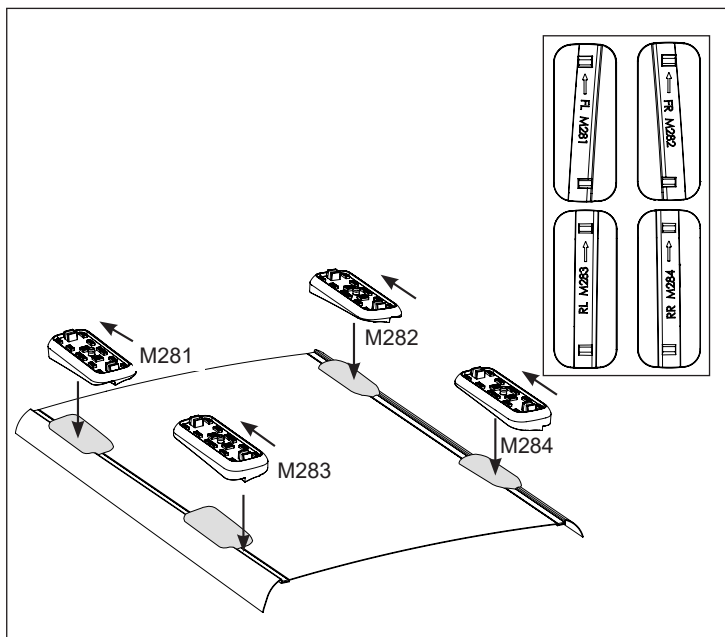

IDENTIFICATION CHART

VA crossbar

EURO crossbar

HD crossbar

Vehicle	Date	Crossbar	FRONT CROSSBAR					REAR CROSSBAR						
			Front Right Pad/ Clamp	Front Left Pad/ Clamp	Measurement strip length per side	Measurement strip length per side	Measurement Distance (x)	Foot plate arrow direction	Rear Right Pad/ Clamp	Rear Left Pad/ Clamp	Measurement strip length per side	Measurement strip length per side	Measurement Distance (x)	Foot plate arrow direction
Kia Rio DC/BC 4dr Sedan	07/00-07/05	1180mm	M282 SUB0370	M281 SUB0370	141mm	86mm	850mm / 33,15/32"	OUT	M284 SUB0381	M283 SUB0381	132mm	77mm	832mm / 32,3/4"	OUT
			Arrow FORWARD						Arrow FORWARD					
Kia Rio YB 4dr Sedan	17-on	1180mm	M282 SUB0370	M281 SUB0370	188mm	133mm	944mm / 37 3/16"	OUT	M284 SUB0381	M283 SUB0381	150mm	95mm	868mm / 34 3/16"	OUT
			Arrow FORWARD						Arrow FORWARD					

DK027 Rhino-Rack VA, Aero, Euro & HD crossbar instruction

CONTROLLED

Measurement A: CENTRE of door jamb to CENTRE arrow of leg foot plate.

Measurement B: CENTRE of Front leg foot plate arrow to CENTRE of Rear leg foot plate arrow.

Carrying capacity: Roof rack is rated to 75kg. Please refer to manufacturers handbook for your vehicles maximum roof load capacity. Always use the lower of the two figures.

If your vehicle is not listed on this fitting instruction please refer to your countries Rhino-Rack web site for the latest information.

VEHICLE	Date	Measurement A	Measurement B	Load Rating (includes racks 5kg/11lbs)
Kia Rio DC/BC 4dr Sedan	07/00-07/05	320mm / 12,19/32"	700mm / 27,9/16"	60kg / 132lbs
Kia Rio YB 4dr Sedan	2017-on	300mm / 11 13/16"	720mm / 28 ,3/8"	75kg / 165lbs