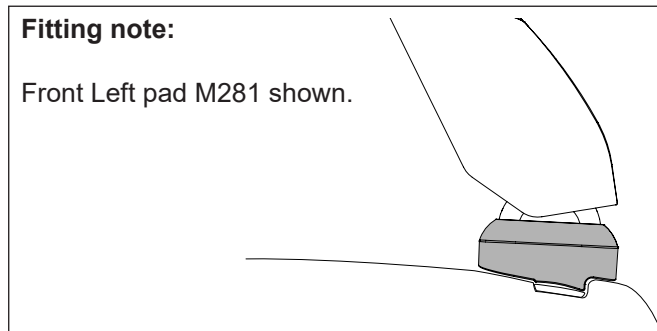

DK027 Rhino-Rack VA, Aero, Euro & HD crossbar instruction

CONTROLLED

Measurement A: CENTRE of door jamb to CENTRE arrow of leg foot plate.

Measurement B: CENTRE of Front leg foot plate arrow to CENTRE of Rear leg foot plate arrow.

Carrying capacity: Roof rack is rated to 75kg. Please refer to manufacturers handbook for your vehicles maximum roof load capacity. Always use the lower of the two figures.

If your vehicle is not listed on this fitting instruction please refer to your countries Rhino-Rack web site for the latest information.

VEHICLE	Date	Measurement A	Measurement B	Load Rating (includes racks 5kg/11lbs)
Kia Rio DC/BC 4dr Sedan	07/00-07/05	320mm / 12,19/32"	700mm / 27,9/16"	60kg / 132lbs
Kia Rio YB 4dr Sedan	2017-on	300mm / 11 13/16"	720mm / 28 ,3/8"	75kg / 165lbs