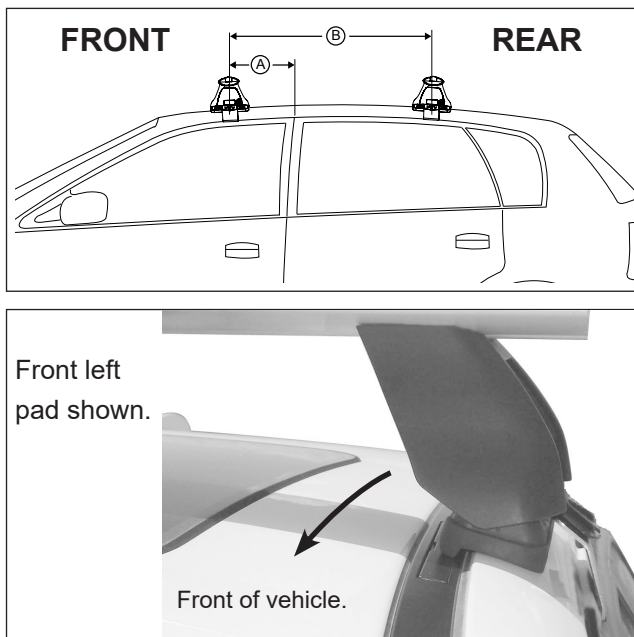

DK026 Rhino-Rack VA, Aero, Euro & HD crossbar instruction

CONTROLLED

Measurement A: CENTRE of door jamb to CENTRE arrow of leg foot plate.

Measurement B: CENTRE of Front leg foot plate arrow to CENTRE of Rear leg foot plate arrow.

Carrying capacity: Roof rack is rated to 75kg. Please refer to manufacturers handbook for your vehicles maximum roof load capacity. Always use the lower of the two figures.

If your vehicle is not listed on this fitting instruction please refer to your countries Rhino-Rack web site for the latest information.

VEHICLE	Date	Measurement A	Measurement B	Load Rating (includes racks 5kg/11lbs)
Toyota Yaris 4dr Sedan	08/05-	370mm / 14,9/16"	700mm / 27,9/16"	40kg / 88lbs
Hyundai Genesis 4dr Sedan	2008-	270mm / 10,5/8"	700mm / 27,9/16"	75kg / 165lbs
Volkswagen Gol Sedan	2016-	200mm / 7 7/8"	650mm / 25 19/32"	75kg / 165lbs
Volkswagen Gol Hatch	2016-	200mm / 7 7/8"	650mm / 25 19/32"	75kg / 165lbs