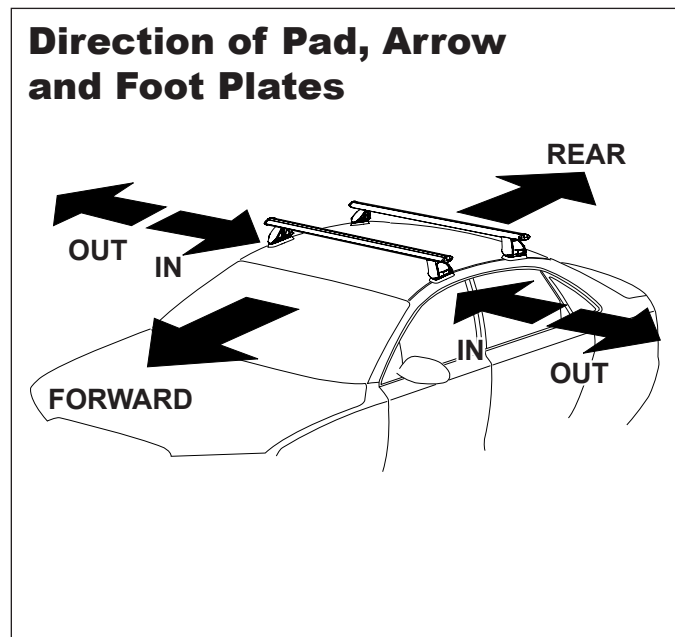

DK026 Rhino-Rack VA, Aero, Euro & HD crossbar instruction

CONTROLLED

Measurement A: CENTRE of door jamb to CENTRE arrow of leg foot plate.

Measurement B: CENTRE of Front leg foot plate arrow to CENTRE of Rear leg foot plate arrow.

Carrying capacity: Roof rack is rated to 75kg. Please refer to manufacturers handbook for your vehicles maximum roof load capacity. Always use the lower of the two figures.

If your vehicle is not listed on this fitting instruction please refer to your countries Rhino-Rack web site for the latest information.

VEHICLE	Date	Measurement A	Measurement B	Load Rating (includes racks 5kg/11lbs)
Toyota Yaris 4dr Sedan	08/05-	370mm / 14,9/16"	700mm / 27,9/16"	40kg / 88lbs
Hyundai Genesis 4dr Sedan	2008-	270mm / 10,5/8"	700mm / 27,9/16"	75kg / 165lbs
Volkswagen Gol Sedan	2016-	200mm / 7 7/8"	650mm / 25 19/32"	75kg / 165lbs
Volkswagen Gol Hatch	2016-	200mm / 7 7/8"	650mm / 25 19/32"	75kg / 165lbs