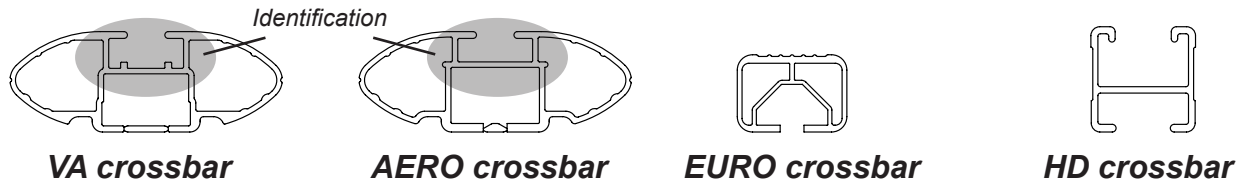

**IDENTIFICATION CHART**

Vehicle	Date	Crossbar	FRONT CROSSBAR					REAR CROSSBAR				
			Front Right Pad/Clamp	Front Left Pad/Clamp	Measurement strip length per side	Measurement strip length per side	Measurement Distance ( x )	Foot plate arrow direction	Rear Right Pad/Clamp	Rear Left Pad/Clamp	Measurement strip length per side	Measurement strip length per side
Toyota Yaris 4dr Sedan	08/05-	1180mm	M368 SUB0146	168mm	113mm	904mm / 35,19/32"	OUT	M368 SUB0146	156mm	101mm	880mm / 34,41/64"	OUT
			Arrow OUT					Arrow OUT				
Hyundai Genesis 4dr Sedan	2008-	1260mm	M368 SUB0146	197mm	84mm	1042mm / 41,1/32"	OUT	M368 SUB0146	189mm	76mm	1026mm / 40,25/64"	OUT
			Arrow OUT					Arrow OUT				
Volkswagen Gol Sedan	2016-	1180mm	M368 SUB0146	194mm	81mm	956mm / 37 41/64"	OUT	M368 SUB0146	196mm	83mm	960mm / 37 51/64"	OUT
			Arrow OUT					Arrow OUT				
Volkswagen Gol Hatch	2016-	1180mm	M368 SUB0146	198mm	85mm	964mm / 37 61/64"	OUT	M368 SUB0146	198mm	85mm	964mm / 37 61/64"	OUT
			Arrow OUT					Arrow OUT				

# DK026 Rhino-Rack VA, Aero, Euro & HD crossbar instruction

**CONTROLLED**

**Measurement A:** CENTRE of door jamb to CENTRE arrow of leg foot plate.

**Measurement B:** CENTRE of Front leg foot plate arrow to CENTRE of Rear leg foot plate arrow.