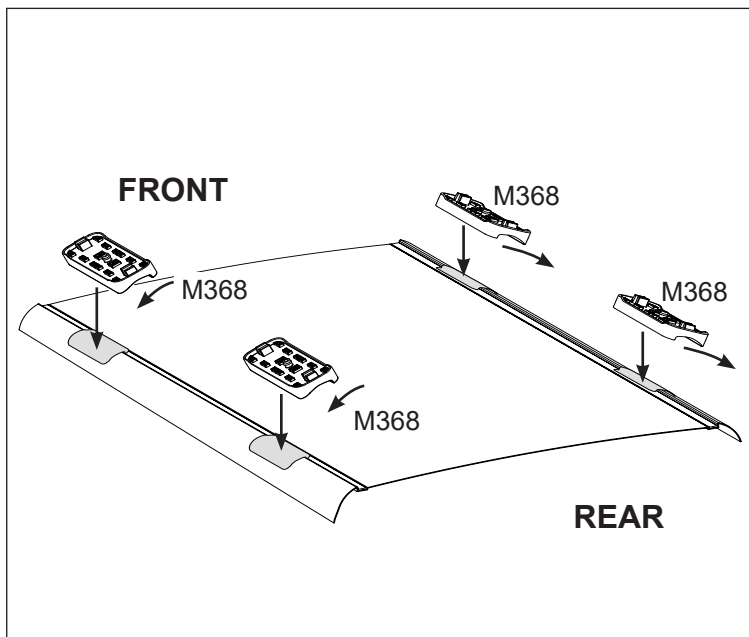

DK026 Rhino-Rack VA, Aero, Euro & HD crossbar instruction

CONTROLLED

Measurement A: CENTRE of door jamb to CENTRE arrow of leg foot plate.

Measurement B: CENTRE of Front leg foot plate arrow to CENTRE of Rear leg foot plate arrow.

Carrying capacity: Roof rack is rated to 75kg. Please refer to manufacturers handbook for your vehicles maximum roof load capacity. Always use the lower of the two figures.

If your vehicle is not listed on this fitting instruction please refer to your countries Rhino-Rack web site for the latest information.

VEHICLE	Date	Measurement A	Measurement B	Load Rating (includes racks 5kg/11lbs)
Toyota Yaris 4dr Sedan	08/05-	370mm / 14,9/16"	700mm / 27,9/16"	40kg / 88lbs
Hyundai Genesis 4dr Sedan	2008-	270mm / 10,5/8"	700mm / 27,9/16"	75kg / 165lbs
Volkswagen Gol Sedan	2016-	200mm / 7 7/8"	650mm / 25 19/32"	75kg / 165lbs
Volkswagen Gol Hatch	2016-	200mm / 7 7/8"	650mm / 25 19/32"	75kg / 165lbs