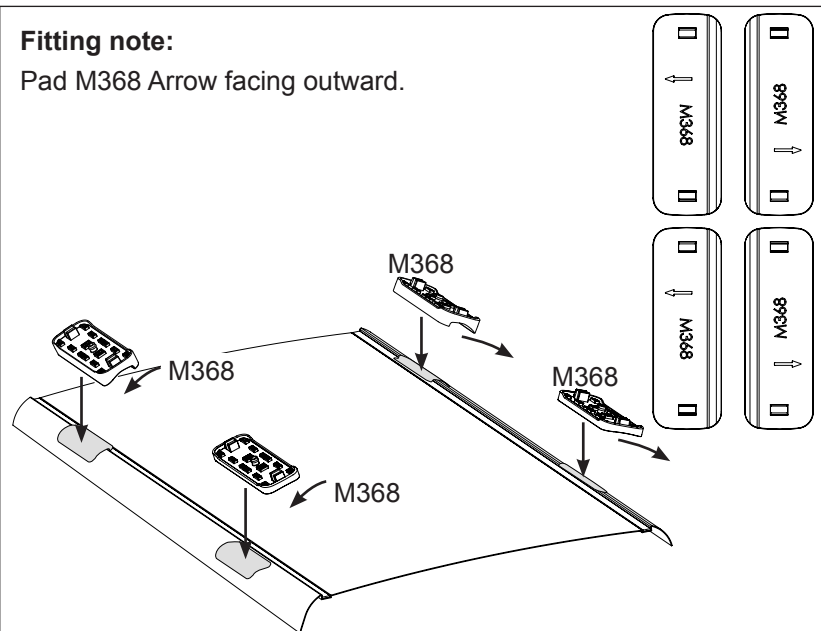

DK025 Rhino-Rack VA, Aero, Euro & HD crossbar instruction

IDENTIFICATION CHART

Vehicle	Date	Crossbar	FRONT CROSSBAR					REAR CROSSBAR						
			Front Right Pad/ Clamp	Front Left Pad/ Clamp	Measurement strip length per side	Measurement strip length per side	Measurement Distance (x)	Foot plate arrow direction	Rear Right Pad/ Clamp	Rear Left Pad/ Clamp	Measurement strip length per side	Measurement strip length per side	Measurement Distance (x)	Foot plate arrow direction
VW Polo 9N 5dr Hatch	2002-2008	1180mm	M368 SUB0149		169mm	114mm	892mm / 35,1/8"	OUT	M368 SUB0149		153mm	98mm	930mm / 36,5/8"	OUT
			Arrow OUT						Arrow OUT					

DK025 Rhino-Rack VA, Aero, Euro & HD crossbar instruction

Measurement A: CENTRE of door jamb to CENTRE arrow of leg foot plate.

Measurement B: CENTRE of Front leg foot plate arrow to CENTRE of Rear leg foot plate arrow.

Fitting note:

Pad M368 Arrow facing outward.

VEHICLE	Date	Measurement A	Measurement B	Load Rating (includes racks 5kg/11lbs)
VW Polo 9N 5dr Hatch	2002-2008	180mm / 7,3/32"	740mm / 29,9/64"	75kg / 165lbs