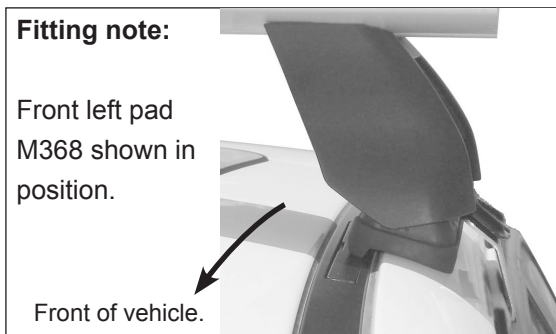

DK025 Rhino-Rack VA, Aero, Euro & HD crossbar instruction

Measurement A: CENTRE of door jamb to CENTRE arrow of leg foot plate.

Measurement B: CENTRE of Front leg foot plate arrow to CENTRE of Rear leg foot plate arrow.

Fitting note:

Pad M368 Arrow facing outward.

VEHICLE	Date	Measurement A	Measurement B	Load Rating (includes racks 5kg/11lbs)
VW Polo 9N 5dr Hatch	2002-2008	180mm / 7,3/32"	740mm / 29,9/64"	75kg / 165lbs