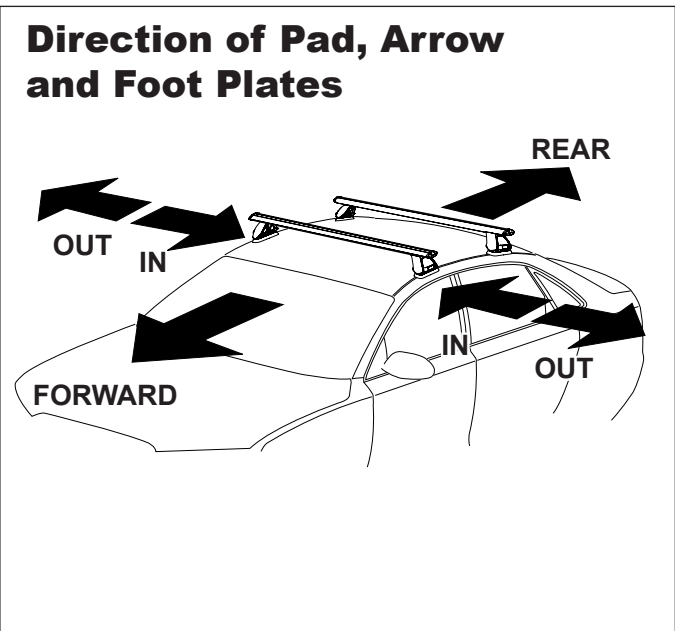

DK025 Rhino-Rack VA, Aero, Euro & HD crossbar instruction

Measurement A: CENTRE of door jamb to CENTRE arrow of leg foot plate.

Measurement B: CENTRE of Front leg foot plate arrow to CENTRE of Rear leg foot plate arrow.

Fitting note:

Pad M368 Arrow facing outward.

VEHICLE	Date	Measurement A	Measurement B	Load Rating (includes racks 5kg/11lbs)
VW Polo 9N 5dr Hatch	2002-2008	180mm / 7,3/32"	740mm / 29,9/64"	75kg / 165lbs