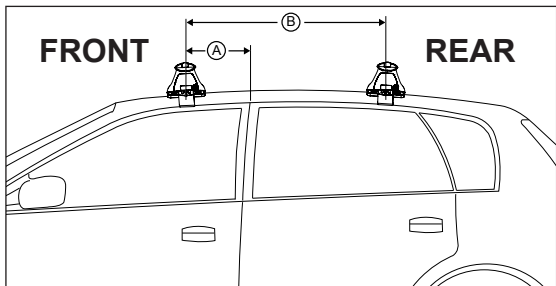

DK025 Rhino-Rack VA, Aero, Euro & HD crossbar instruction

Measurement A: CENTRE of door jamb to CENTRE arrow of leg foot plate.

Measurement B: CENTRE of Front leg foot plate arrow to CENTRE of Rear leg foot plate arrow.

Carrying capacity: Roof rack is rated to 75kg. Please refer to manufacturers handbook for your vehicles maximum roof load capacity. Always use the lower of the two figures.

If your vehicle is not listed on this fitting instruction please refer to your countries Rhino-Rack web site for the latest information.

Fitting note:

Pad M368 Arrow facing outward.

VEHICLE	Date	Measurement A	Measurement B	Load Rating (includes racks 5kg/11lbs)
VW Polo 9N 5dr Hatch	2002-2008	180mm / 7,3/32"	740mm / 29,9/64"	75kg / 165lbs