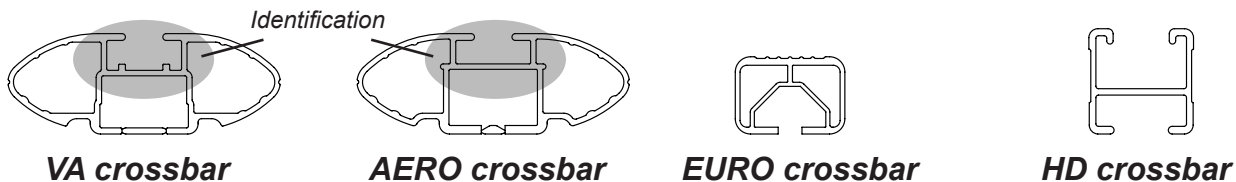

DK025 Rhino-Rack VA, Aero, Euro & HD crossbar instruction

IDENTIFICATION CHART

Vehicle	Date	Crossbar	FRONT CROSSBAR					REAR CROSSBAR						
			Front Right Pad/ Clamp	Front Left Pad/ Clamp	Measurement strip length per side	Measurement strip length per side	Measurement Distance (x)	Foot plate arrow direction	Rear Right Pad/ Clamp	Rear Left Pad/ Clamp	Measurement strip length per side	Measurement strip length per side	Measurement Distance (x)	Foot plate arrow direction
VW Polo 9N 5dr Hatch	2002-2008	1180mm	M368 SUB0149		169mm	114mm	892mm / 35,1/8"	OUT	M368 SUB0149		153mm	98mm	930mm / 36,5/8"	OUT
			Arrow OUT						Arrow OUT					

DK025 Rhino-Rack VA, Aero, Euro & HD crossbar instruction

Measurement A: CENTRE of door jamb to CENTRE arrow of leg foot plate.

Measurement B: CENTRE of Front leg foot plate arrow to CENTRE of Rear leg foot plate arrow.

Fitting note:

Pad M368 Arrow facing outward.

VEHICLE	Date	Measurement A	Measurement B	Load Rating (includes racks 5kg/11lbs)
VW Polo 9N 5dr Hatch	2002-2008	180mm / 7,3/32"	740mm / 29,9/64"	75kg / 165lbs