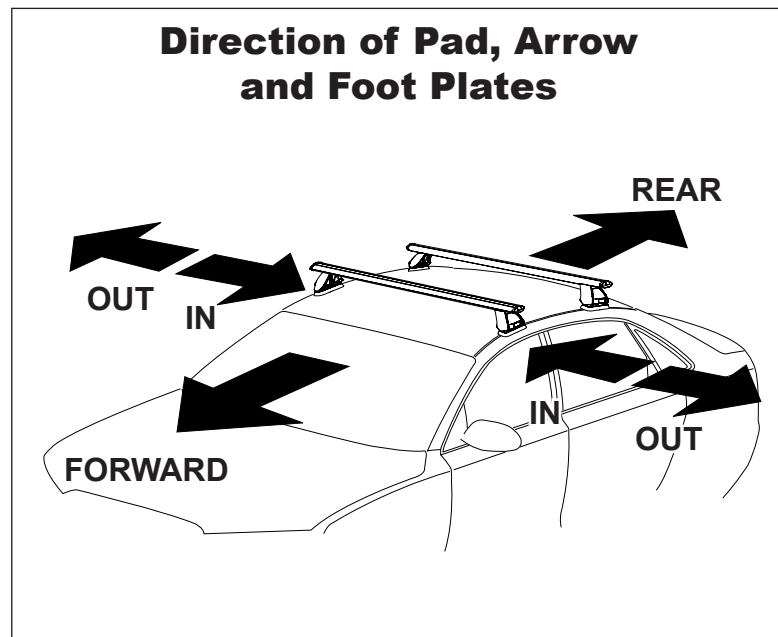

DK021 Rhino-Rack VA, Aero, Euro & HD crossbar instruction

Measurement A: CENTRE of door jamb to CENTRE arrow of leg foot plate.

Measurement B: CENTRE of Front leg foot plate arrow to CENTRE of Rear leg foot plate arrow.

Carrying capacity: Roof rack is rated to 75kg. Please refer to manufacturers handbook for your vehicles maximum roof load capacity. Always use the lower of the two figures.

If your vehicle is not listed on this fitting instruction please refer to your countries Rhino-Rack web site for the latest information.

VEHICLE	Date	Measurement A	Measurement B	Load Rating (includes racks 5kg/ 11lbs)
Honda MDX SUV	2003-2006	300mm / 11,13/16"	700mm / 27,9/16"	75kg / 165lbs
Acura MDX SUV	2001-2006	300mm / 11,13/16"	700mm / 27,9/16"	75kg / 165lbs
Toyota Rav4 5dr Wagon	1995-2000	250mm / 9,27/32"	800mm / 31,1/2"	75kg / 165lbs