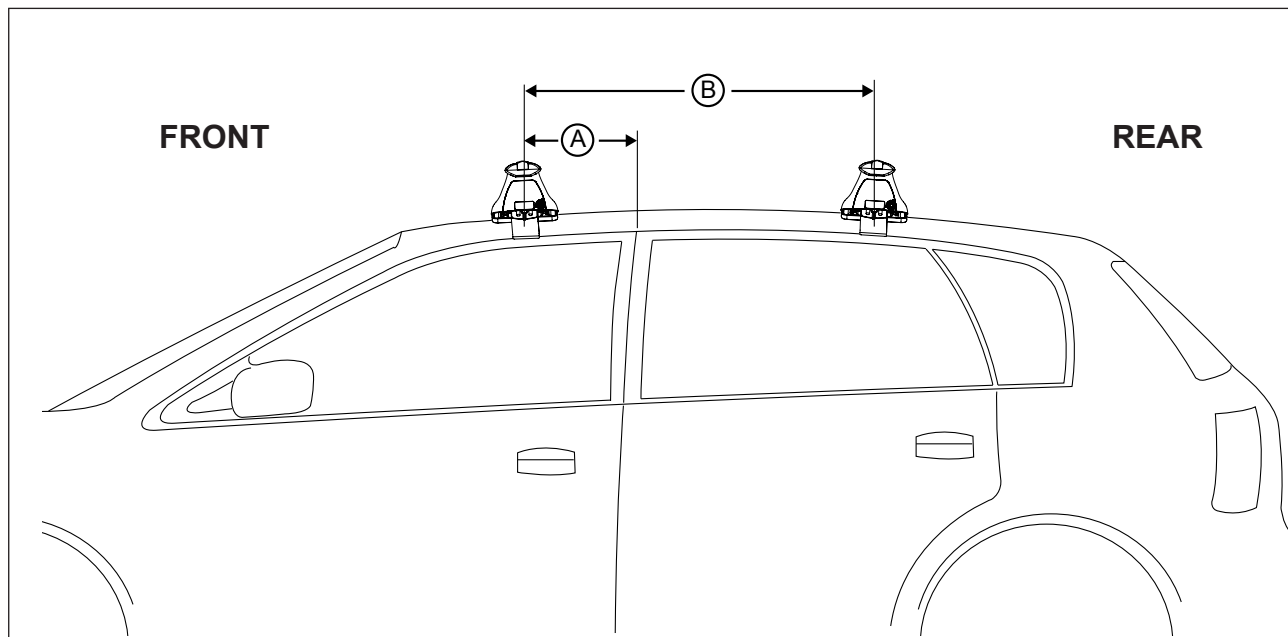

DK021 Rhino-Rack VA, Aero, Euro & HD crossbar instruction

Measurement A: CENTRE of door jamb to CENTRE arrow of leg foot plate.

Measurement B: CENTRE of Front leg foot plate arrow to CENTRE of Rear leg foot plate arrow.

Carrying capacity: Roof rack is rated to 75kg. Please refer to manufacturers handbook for your vehicles maximum roof load capacity. Always use the lower of the two figures.

If your vehicle is not listed on this fitting instruction please refer to your countries Rhino-Rack web site for the latest information.

VEHICLE	Date	Measurement A	Measurement B	Load Rating (includes racks 5kg/ 11lbs)
Honda MDX SUV	2003-2006	300mm / 11,13/16"	700mm / 27,9/16"	75kg / 165lbs
Acura MDX SUV	2001-2006	300mm / 11,13/16"	700mm / 27,9/16"	75kg / 165lbs
Toyota Rav4 5dr Wagon	1995-2000	250mm / 9,27/32"	800mm / 31,1/2"	75kg / 165lbs