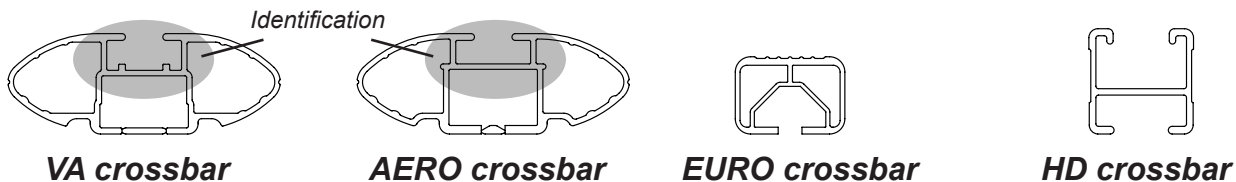

# DK021 Rhino-Rack VA, Aero, Euro & HD crossbar instruction

## IDENTIFICATION CHART

Vehicle	Date	Crossbar	FRONT CROSSBAR					REAR CROSSBAR				
			Front Right Pad/ Clamp	Front Left Pad/ Clamp	Measurement strip length per side	Measurement strip length per side	Measurement Distance ( x )	Foot plate arrow direction	Rear Right Pad/ Clamp	Rear Left Pad/ Clamp	Measurement strip length per side	Measurement strip length per side
Honda MDX SUV	2003-2006	1375mm	M366 114490	189mm	134mm	1141mm / 44,59/64"	OUT	M366 114490	189mm	134mm	1141mm / 44,59/64"	OUT
			Arrow FORWARD					Arrow FORWARD				
Acura MDX SUV	2001-2006	1375mm	M366 114490	189mm	134mm	1141mm / 44,59/64"	OUT	M366 114490	189mm	134mm	1141mm / 44,59/64"	OUT
			Arrow FORWARD					Arrow FORWARD				
Toyota Rav4 5dr Wagon	1995-2000	1180mm	M366 114490	172mm	117mm	912mm / 35,29/32"	OUT	M366 114490	178mm	123mm	924mm / 36,3/8"	OUT
			Arrow FORWARD					Arrow FORWARD				

# DK021 Rhino-Rack VA, Aero, Euro & HD crossbar instruction

**Measurement A:** CENTRE of door jamb to CENTRE arrow of leg foot plate.

**Measurement B:** CENTRE of Front leg foot plate arrow to CENTRE of Rear leg foot plate arrow.