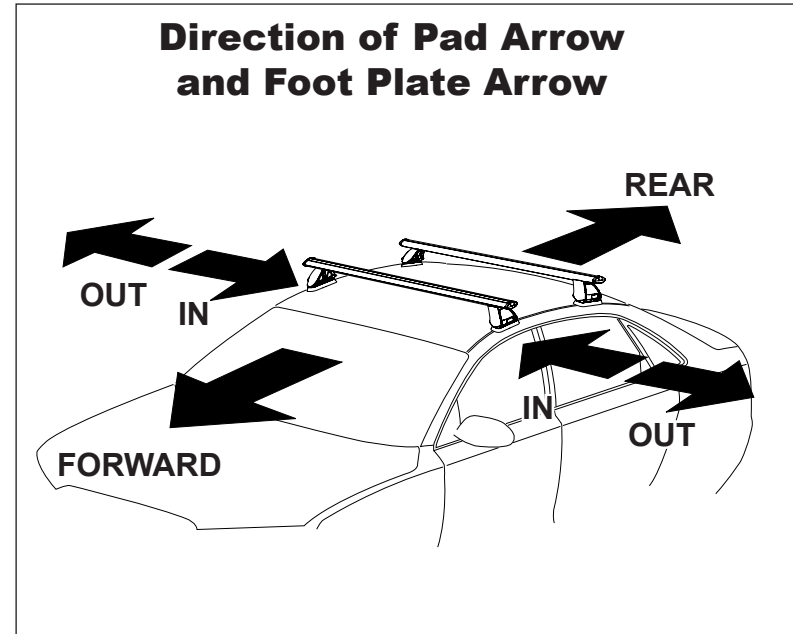

Rhino-Rack 2500 Series - DK017 instruction

CONTROLLED

Measurement A: CENTRE of door jamb to CENTRE arrow of leg foot plate.

Measurement B: CENTRE of Front leg foot plate arrow to CENTRE of Rear leg foot plate arrow.

Carrying capacity: Roof rack is rated to 75kg. Please refer to manufacturers handbook for your vehicles maximum roof load capacity. Always use the lower of the two figures.

If your vehicle is not listed on this fitting instruction please refer to your countries Rhino-Rack web site for the latest information.

VEHICLE	Date	Measurement A	Measurement B	Load Rating (includes racks 5kg/ 11lbs)
Nissan Pulsar 4dr sedan	10/95 - 06/00	340mm	565mm	50kg / 110lbs
Nissan Pulsar 4dr sedan	07/00 - 01/06	315mm	600mm	50kg / 110lbs
Nissan Pulsar 5dr hatch	10/95 - 06/00	300mm	600mm	50kg / 110lbs
Nissan Pulsar 5dr hatch	06/01 - 01/06	300mm	700mm	50kg / 110lbs
Nissan Maxima A33 4dr sedan	12/99 - 2004	300mm	600mm	50kg / 110lbs