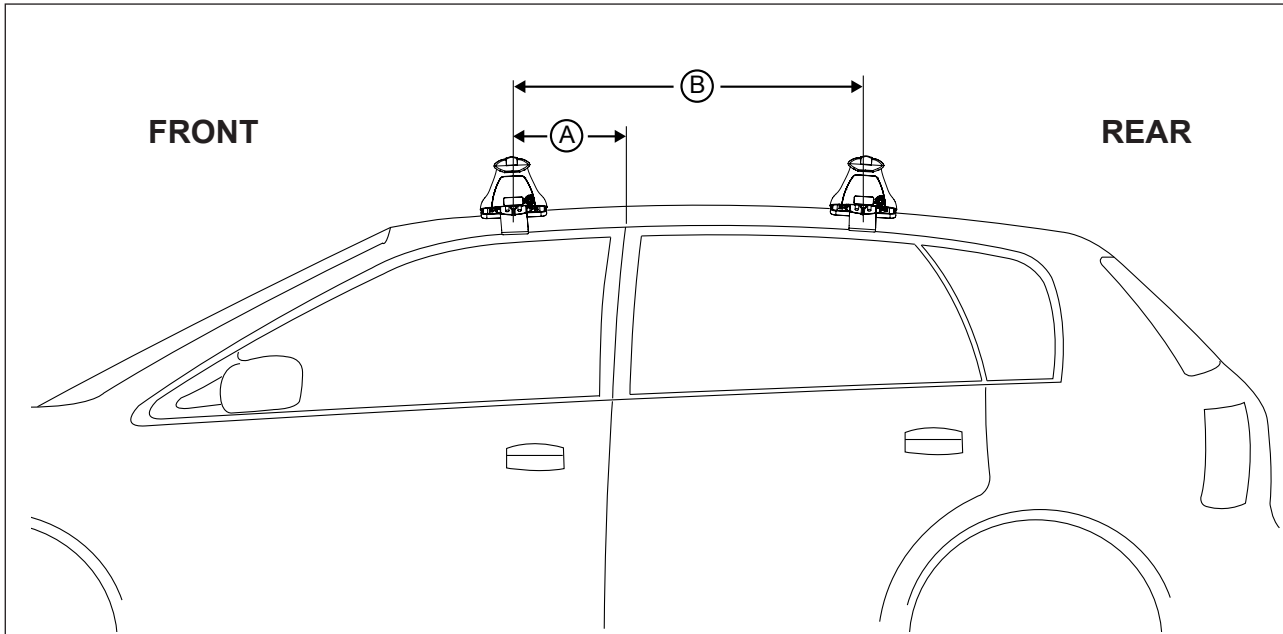

Rhino-Rack 2500 Series - DK017 instruction

CONTROLLED

Measurement A: CENTRE of door jamb to CENTRE arrow of leg foot plate.

Measurement B: CENTRE of Front leg foot plate arrow to CENTRE of Rear leg foot plate arrow.

Carrying capacity: Roof rack is rated to 75kg. Please refer to manufacturers handbook for your vehicles maximum roof load capacity. Always use the lower of the two figures.

If your vehicle is not listed on this fitting instruction please refer to your countries Rhino-Rack web site for the latest information.

VEHICLE	Date	Measurement A	Measurement B	Load Rating (includes racks 5kg/ 11lbs)
Nissan Pulsar 4dr sedan	10/95 - 06/00	340mm	565mm	50kg / 110lbs
Nissan Pulsar 4dr sedan	07/00 - 01/06	315mm	600mm	50kg / 110lbs
Nissan Pulsar 5dr hatch	10/95 - 06/00	300mm	600mm	50kg / 110lbs
Nissan Pulsar 5dr hatch	06/01 - 01/06	300mm	700mm	50kg / 110lbs
Nissan Maxima A33 4dr sedan	12/99 - 2004	300mm	600mm	50kg / 110lbs