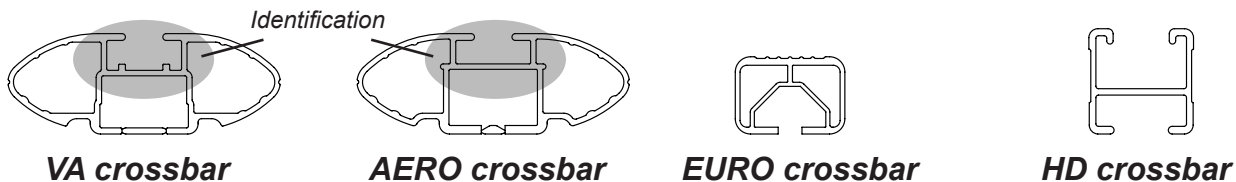

DK011 Rhino-Rack VA, Aero, Euro & HD crossbar instruction

IDENTIFICATION CHART

Vehicle	Date	Crossbar	FRONT CROSSBAR					REAR CROSSBAR					
			Front Right Pad/ Clamp	Front Left Pad/ Clamp	Measurement strip length per side	Measurement strip length per side	Measurement Distance (x)	Foot plate arrow direction	Rear Right Pad/ Clamp	Rear Left Pad/ Clamp	Measurement strip length per side	Measurement strip length per side	Measurement Distance (x)
Hyundai Elantra (XD) 5dr Hatch	2000-2006	1180mm	M366 114461	193mm	138mm	954mm / 37,9/16"	OUT	M366 114443	M366 114444	190mm	135mm	948mm / 37,21/64"	OUT
			Arrow FORWARD					Arrow FORWARD					
Hyundai Elantra (XD) 4dr Sedan	2000-2006	1180mm	M366 114461	193mm	138mm	954mm / 37,9/16"	OUT	M366 114443	M366 114444	190mm	135mm	948mm / 37,21/64"	OUT
			Arrow FORWARD					Arrow FORWARD					

DK011 Rhino-Rack VA, Aero, Euro & HD crossbar instruction

Measurement A: CENTRE of door jamb to CENTRE arrow of leg foot plate.

Measurement B: CENTRE of Front leg foot plate arrow to CENTRE of Rear leg foot plate arrow.

Pad M366 arrow forward.

Direction of Pad, Arrow and Foot Plates

VEHICLE	Date	Measurement A	Measurement B	Load Rating (includes racks 5kg/11lbs)
Hyundai Elantra (XD) 5dr Hatch	2000-2006	250mm / 9,27/32"	650mm / 25,19/32"	75kg / 165lbs
Hyundai Elantra (XD) 4dr Sedan	2000-2006	250mm / 9,27/32"	650mm / 25,19/32"	75kg / 165lbs