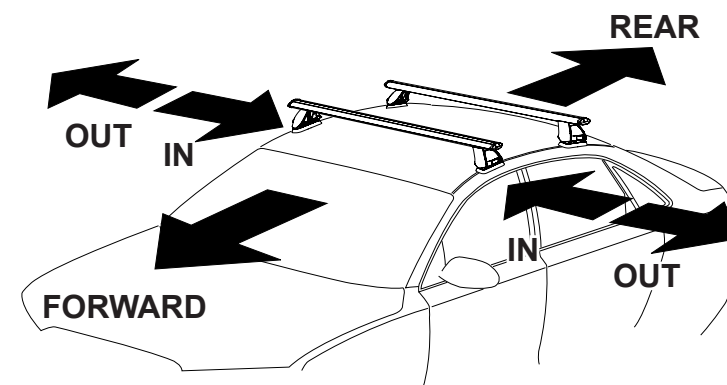

Direction of Pad, Arrow and Foot Plates

VEHICLE	Date	Measurement A	Measurement B	Load Rating (includes racks 5kg/11lbs)
Hyundai Elantra (XD) 5dr Hatch	2000-2006	250mm / 9,27/32"	650mm / 25,19/32"	75kg / 165lbs
Hyundai Elantra (XD) 4dr Sedan	2000-2006	250mm / 9,27/32"	650mm / 25,19/32"	75kg / 165lbs