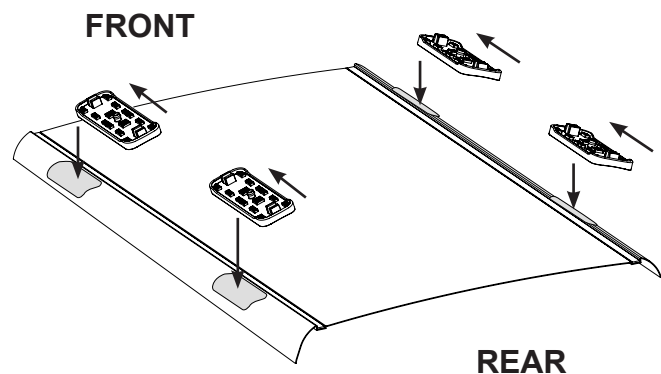

DK011 Rhino-Rack VA, Aero, Euro & HD crossbar instruction

IDENTIFICATION CHART

Vehicle	Date	Crossbar	FRONT CROSSBAR					REAR CROSSBAR					
			Front Right Pad/ Clamp	Front Left Pad/ Clamp	Measurement strip length per side	Measurement strip length per side	Measurement Distance (x)	Foot plate arrow direction	Rear Right Pad/ Clamp	Rear Left Pad/ Clamp	Measurement strip length per side	Measurement strip length per side	Measurement Distance (x)
Hyundai Elantra (XD) 5dr Hatch	2000-2006	1180mm	M366 114461	193mm	138mm	954mm / 37,9/16"	OUT	M366 114443	M366 114444	190mm	135mm	948mm / 37,21/64"	OUT
			Arrow FORWARD					Arrow FORWARD					
Hyundai Elantra (XD) 4dr Sedan	2000-2006	1180mm	M366 114461	193mm	138mm	954mm / 37,9/16"	OUT	M366 114443	M366 114444	190mm	135mm	948mm / 37,21/64"	OUT
			Arrow FORWARD					Arrow FORWARD					

DK011 Rhino-Rack VA, Aero, Euro & HD crossbar instruction

Measurement A: CENTRE of door jamb to CENTRE arrow of leg foot plate.

Measurement B: CENTRE of Front leg foot plate arrow to CENTRE of Rear leg foot plate arrow.

Carrying capacity: Roof rack is rated to 75kg. Please refer to manufacturers handbook for your vehicles maximum roof load capacity. Always use the lower of the two figures.

If your vehicle is not listed on this fitting instruction please refer to your countries Rhino-Rack web site for the latest information.

Pad M366 arrow forward.

Direction of Pad, Arrow and Foot Plates

VEHICLE	Date	Measurement A	Measurement B	Load Rating (includes racks 5kg/11lbs)
Hyundai Elantra (XD) 5dr Hatch	2000-2006	250mm / 9,27/32"	650mm / 25,19/32"	75kg / 165lbs
Hyundai Elantra (XD) 4dr Sedan	2000-2006	250mm / 9,27/32"	650mm / 25,19/32"	75kg / 165lbs