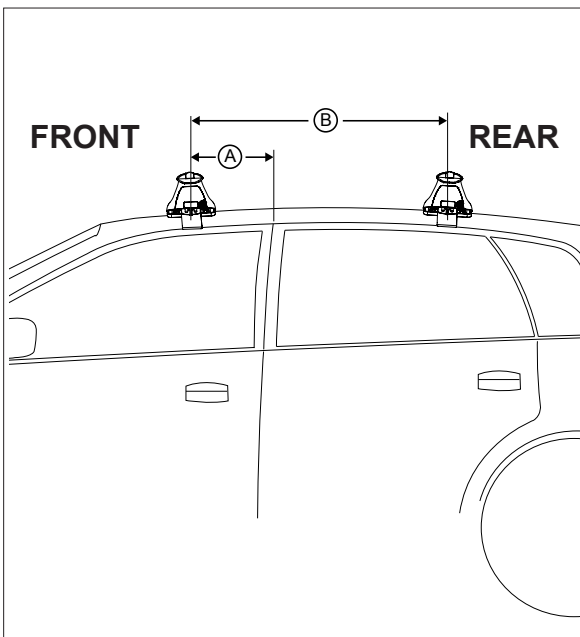

DK011 Rhino-Rack VA, Aero, Euro & HD crossbar instruction

IDENTIFICATION CHART

Vehicle	Date	Crossbar	FRONT CROSSBAR					REAR CROSSBAR					
			Front Right Pad/ Clamp	Front Left Pad/ Clamp	Measurement strip length per side	Measurement strip length per side	Measurement Distance (x)	Foot plate arrow direction	Rear Right Pad/ Clamp	Rear Left Pad/ Clamp	Measurement strip length per side	Measurement strip length per side	Measurement Distance (x)
Hyundai Elantra (XD) 5dr Hatch	2000-2006	1180mm	M366 114461	193mm	138mm	954mm / 37,9/16"	OUT	M366 114443	M366 114444	190mm	135mm	948mm / 37,21/64"	OUT
			Arrow FORWARD					Arrow FORWARD					
Hyundai Elantra (XD) 4dr Sedan	2000-2006	1180mm	M366 114461	193mm	138mm	954mm / 37,9/16"	OUT	M366 114443	M366 114444	190mm	135mm	948mm / 37,21/64"	OUT
			Arrow FORWARD					Arrow FORWARD					

DK011 Rhino-Rack VA, Aero, Euro & HD crossbar instruction

Measurement A: CENTRE of door jamb to CENTRE arrow of leg foot plate.

Measurement B: CENTRE of Front leg foot plate arrow to CENTRE of Rear leg foot plate arrow.

Pad M366 arrow forward.

Direction of Pad, Arrow and Foot Plates

VEHICLE	Date	Measurement A	Measurement B	Load Rating (includes racks 5kg/11lbs)
Hyundai Elantra (XD) 5dr Hatch	2000-2006	250mm / 9,27/32"	650mm / 25,19/32"	75kg / 165lbs
Hyundai Elantra (XD) 4dr Sedan	2000-2006	250mm / 9,27/32"	650mm / 25,19/32"	75kg / 165lbs