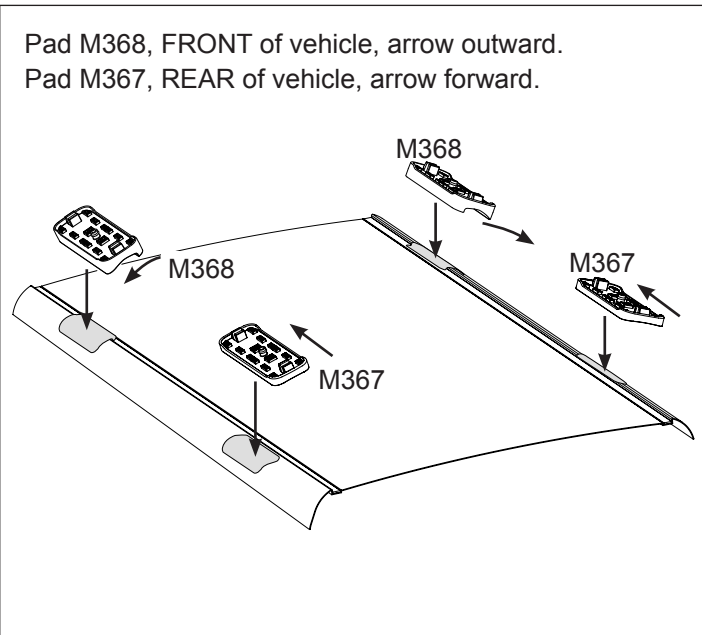

DK002 Rhino-Rack VA, Aero, Euro & HD crossbar instruction

Measurement A: CENTRE of door jamb to CENTRE arrow of leg foot plate.

Measurement B: CENTRE of Front leg foot plate arrow to CENTRE of Rear leg foot plate arrow.

Carrying capacity: Roof rack is rated to 75kg. Please refer to manufacturers handbook for your vehicles maximum roof load capacity. Always use the lower of the two figures.

If your vehicle is not listed on this fitting instruction please refer to your countries Rhino-Rack web site for the latest information.

VEHICLE	Date	Measurement A	Measurement B	Load Rating (includes racks 5kg/11lbs)
Toyota Echo 5dr Hatch	99-05	370mm / 14,9/16"	700mm / 27,9/16"	40kg / 88lbs
Toyota Echo 4dr Sedan	99-05	370mm / 14,9/16"	700mm / 27,9/16"	40kg / 88lbs
Toyota Yaris 5dr Hatch (US 09-11)	05-11	370mm / 14,9/16"	700mm / 27,9/16"	40kg / 88lbs
Toyota Vitz 5dr Hatch	05-10	370mm / 14,9/16"	700mm / 27,9/16"	40kg / 88lbs
Daihatsu Charade 5dr Hatch	05-11	370mm / 14,9/16"	700mm / 27,9/16"	40kg / 88lbs