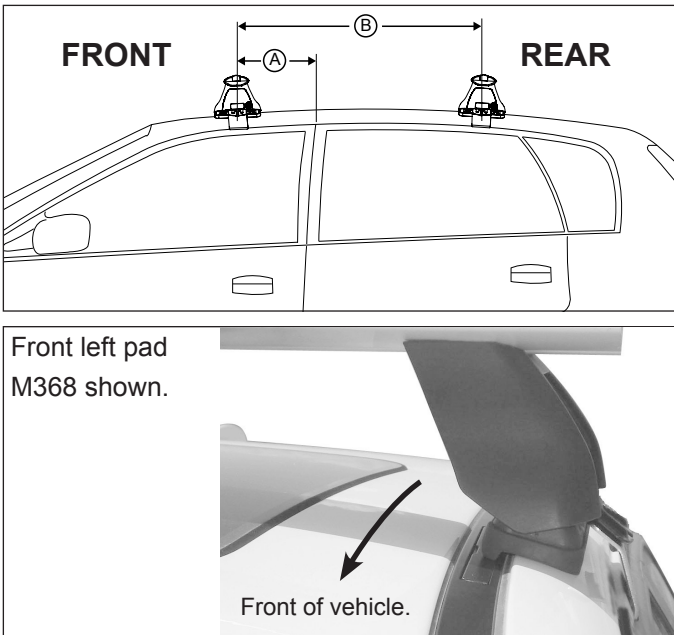

DK002 Rhino-Rack VA, Aero, Euro & HD crossbar instruction

Measurement A: CENTRE of door jamb to CENTRE arrow of leg foot plate.

Measurement B: CENTRE of Front leg foot plate arrow to CENTRE of Rear leg foot plate arrow.

Carrying capacity: Roof rack is rated to 75kg. Please refer to manufacturers handbook for your vehicles maximum roof load capacity. Always use the lower of the two figures.

If your vehicle is not listed on this fitting instruction please refer to your countries Rhino-Rack web site for the latest information.

VEHICLE	Date	Measurement A	Measurement B	Load Rating (includes racks 5kg/11lbs)
Toyota Echo 5dr Hatch	99-05	370mm / 14,9/16"	700mm / 27,9/16"	40kg / 88lbs
Toyota Echo 4dr Sedan	99-05	370mm / 14,9/16"	700mm / 27,9/16"	40kg / 88lbs
Toyota Yaris 5dr Hatch (US 09-11)	05-11	370mm / 14,9/16"	700mm / 27,9/16"	40kg / 88lbs
Toyota Vitz 5dr Hatch	05-10	370mm / 14,9/16"	700mm / 27,9/16"	40kg / 88lbs
Daihatsu Charade 5dr Hatch	05-11	370mm / 14,9/16"	700mm / 27,9/16"	40kg / 88lbs