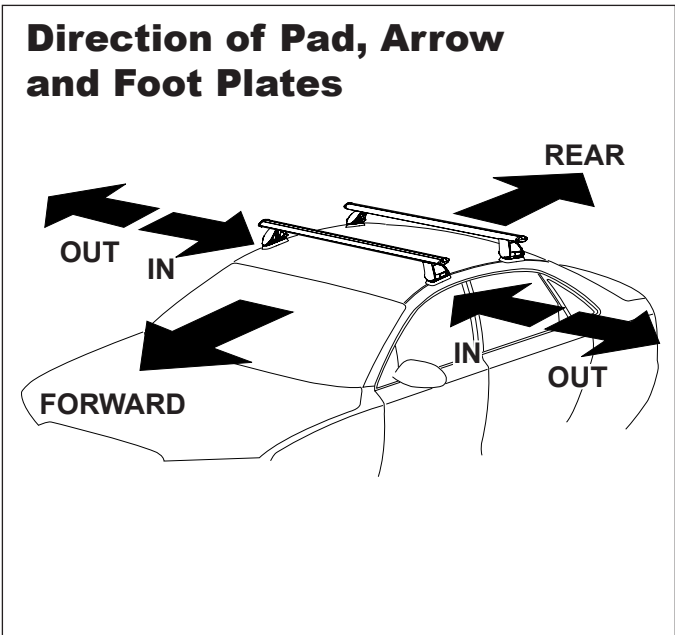

DK002 Rhino-Rack VA, Aero, Euro & HD crossbar instruction

Measurement A: CENTRE of door jamb to CENTRE arrow of leg foot plate.

Measurement B: CENTRE of Front leg foot plate arrow to CENTRE of Rear leg foot plate arrow.

Carrying capacity: Roof rack is rated to 75kg. Please refer to manufacturers handbook for your vehicles maximum roof load capacity. Always use the lower of the two figures.

If your vehicle is not listed on this fitting instruction please refer to your countries Rhino-Rack web site for the latest information.

VEHICLE	Date	Measurement A	Measurement B	Load Rating (includes racks 5kg/11lbs)
Toyota Echo 5dr Hatch	99-05	370mm / 14,9/16"	700mm / 27,9/16"	40kg / 88lbs
Toyota Echo 4dr Sedan	99-05	370mm / 14,9/16"	700mm / 27,9/16"	40kg / 88lbs
Toyota Yaris 5dr Hatch (US 09-11)	05-11	370mm / 14,9/16"	700mm / 27,9/16"	40kg / 88lbs
Toyota Vitz 5dr Hatch	05-10	370mm / 14,9/16"	700mm / 27,9/16"	40kg / 88lbs
Daihatsu Charade 5dr Hatch	05-11	370mm / 14,9/16"	700mm / 27,9/16"	40kg / 88lbs