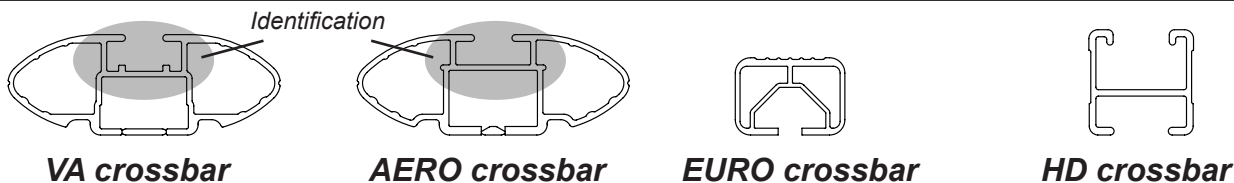

# DK002 Rhino-Rack VA, Aero, Euro & HD crossbar instruction

## IDENTIFICATION CHART

Vehicle	Date	Crossbar	FRONT CROSSBAR					REAR CROSSBAR						
			Front Right Pad/ Clamp	Front Left Pad/ Clamp	Measurement strip length per side	Measurement strip length per side	Measurement Distance ( x )	Foot plate arrow direction	Rear Right Pad/ Clamp	Rear Left Pad/ Clamp	Measurement strip length per side	Measurement strip length per side	Measurement Distance ( x )	Foot plate arrow direction
Toyota Echo 5dr Hatch	99-05	1180mm	M368 114502	M368 114502	175mm	120mm	918mm / 36,9/64"	OUT	M367 114502	M367 114502	163mm	108mm	894mm / 35,13/64"	OUT
			Arrow OUT						Arrow FORWARD					
Toyota Echo 4dr Sedan	99-05	1180mm	M368 114502	M368 114502	175mm	120mm	918mm / 36,9/64"	OUT	M367 114502	M367 114502	169mm	114mm	906mm / 35,43/64"	OUT
			Arrow OUT						Arrow FORWARD					
Toyota Yaris 5dr Hatch (US 09-11)	05-11	1180mm	M368 114502	M368 114502	180mm	125mm	928mm / 36,17/32"	OUT	M367 114502	M367 114502	162mm	107mm	892mm / 35,1/8"	OUT
			Arrow OUT						Arrow FORWARD					
Toyota Vitz 5dr Hatch	05-10	1180mm	M368 114502	M368 114502	180mm	125mm	928mm / 36,17/32"	OUT	M367 114502	M367 114502	162mm	107mm	892mm / 35,1/8"	OUT
			Arrow OUT						Arrow FORWARD					
Daihatsu Charade 5dr Hatch	2011-	1180mm	M368 114502	M368 114502	180mm	125mm	928mm / 36,17/32"	OUT	M367 114502	M367 114502	162mm	107mm	892mm / 35,1/8"	OUT
			Arrow OUT						Arrow FORWARD					

# DK002 Rhino-Rack VA, Aero, Euro & HD crossbar instruction

**Measurement A:** CENTRE of door jamb to CENTRE arrow of leg foot plate.

**Measurement B:** CENTRE of Front leg foot plate arrow to CENTRE of Rear leg foot plate arrow.