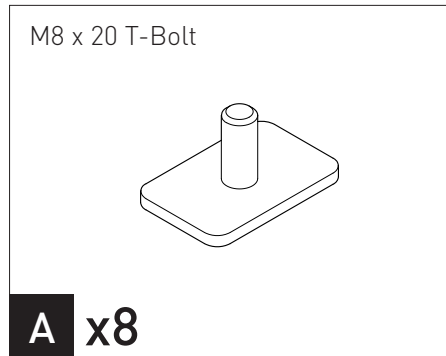

TOYOTA HIACE RECONN DECK BAR

FITTING SUPPLEMENT

Parts (from SP308 Kits)

NOTES

- For use to install Reconn Deck Bars
- Backbone not included.
- Reconn Deck Bar not included.
- Do not use parts J, K, M and N from RTHB3 backbone kit to connect RD bars to the backbone.