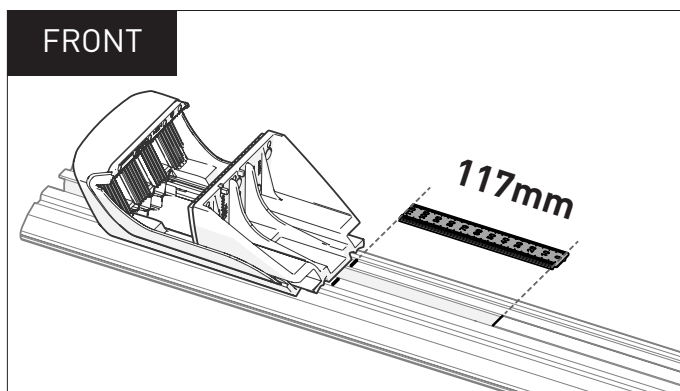

RX100 CROSSBAR SUPPLEMENT

VEHICLE						CROSSBAR		
LEXUS GX550 4WD-SUV Raised Rail 5 dr						VA126B		
REGION	AUS	NZ	USA	CA	SA	UK	EU	ZA
AVAILABILITY	✓	✓	✓	✓	x	x	x	x
RUNNING DATES	2024 -	2024 -	2024 -	2024 -	-	-	-	-
VEHICLE NOTES	-							

MEASUREMENT STRIPS

CROSS BAR DETAILS

Proceed to Step 16 of the **LEG KIT** instructions to complete installation.