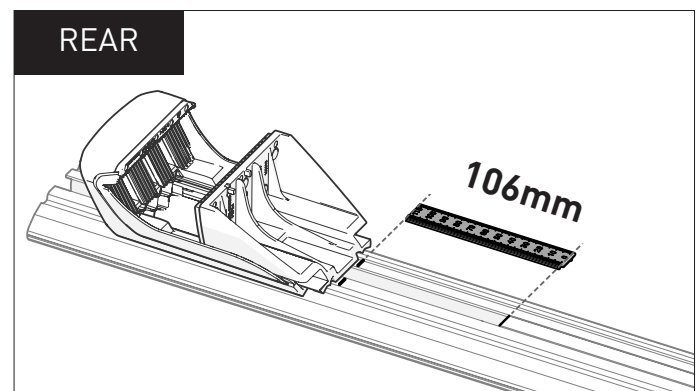

RX100 CROSSBAR SUPPLEMENT

VEHICLE						CROSSBAR		
LEXUS GX550 4WD-SUV Raised Rail 5 dr						VA126B		
REGION	AUS	NZ	USA	CA	SA	UK	EU	ZA
AVAILABILITY	✓	✓	✓	✓	x	x	x	x
RUNNING DATES	2024 -	2024 -	2024 -	2024 -	-	-	-	-
VEHICLE NOTES	-							

MEASUREMENT STRIPS

CROSS BAR DETAILS

Proceed to Step 16 of the **LEG KIT** instructions to complete installation.