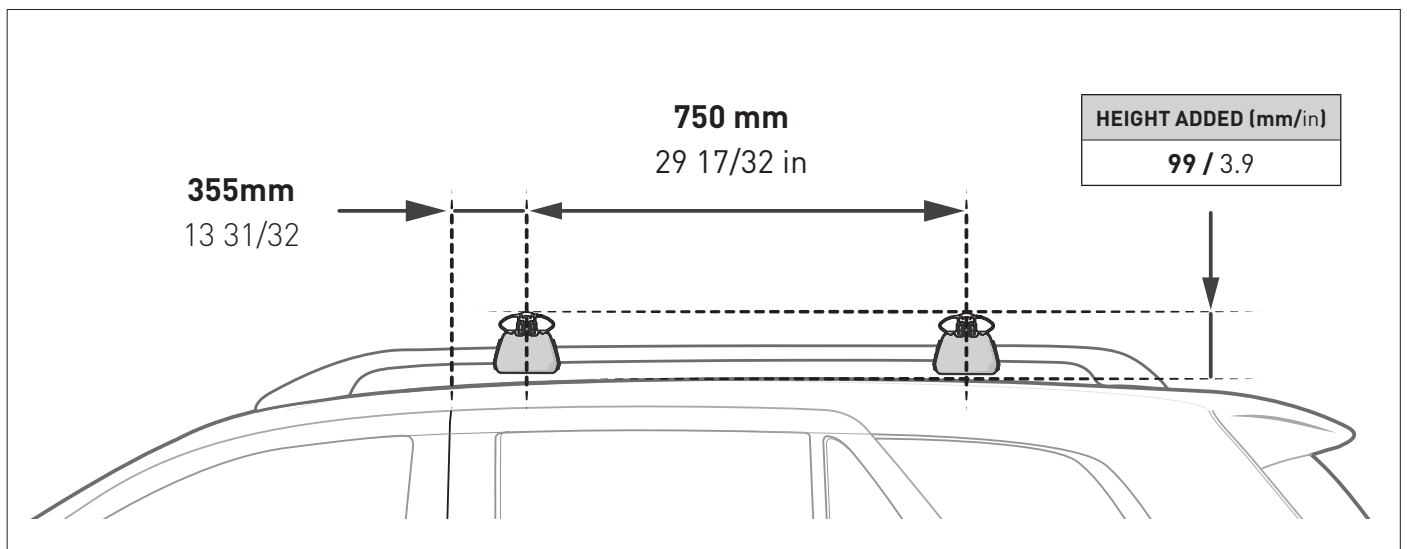

RX100 CROSSBAR SUPPLEMENT

VEHICLE						CROSSBAR		
LEXUS GX550 4WD-SUV Raised Rail 5 dr						VA126B		
REGION	AUS	NZ	USA	CA	SA	UK	EU	ZA
AVAILABILITY	✓	✓	✓	✓	x	x	x	x
RUNNING DATES	2024 -	2024 -	2024 -	2024 -	-	-	-	-
VEHICLE NOTES	-							

MEASUREMENT STRIPS

CROSS BAR DETAILS

Proceed to Step 16 of the **LEG KIT** instructions to complete installation.