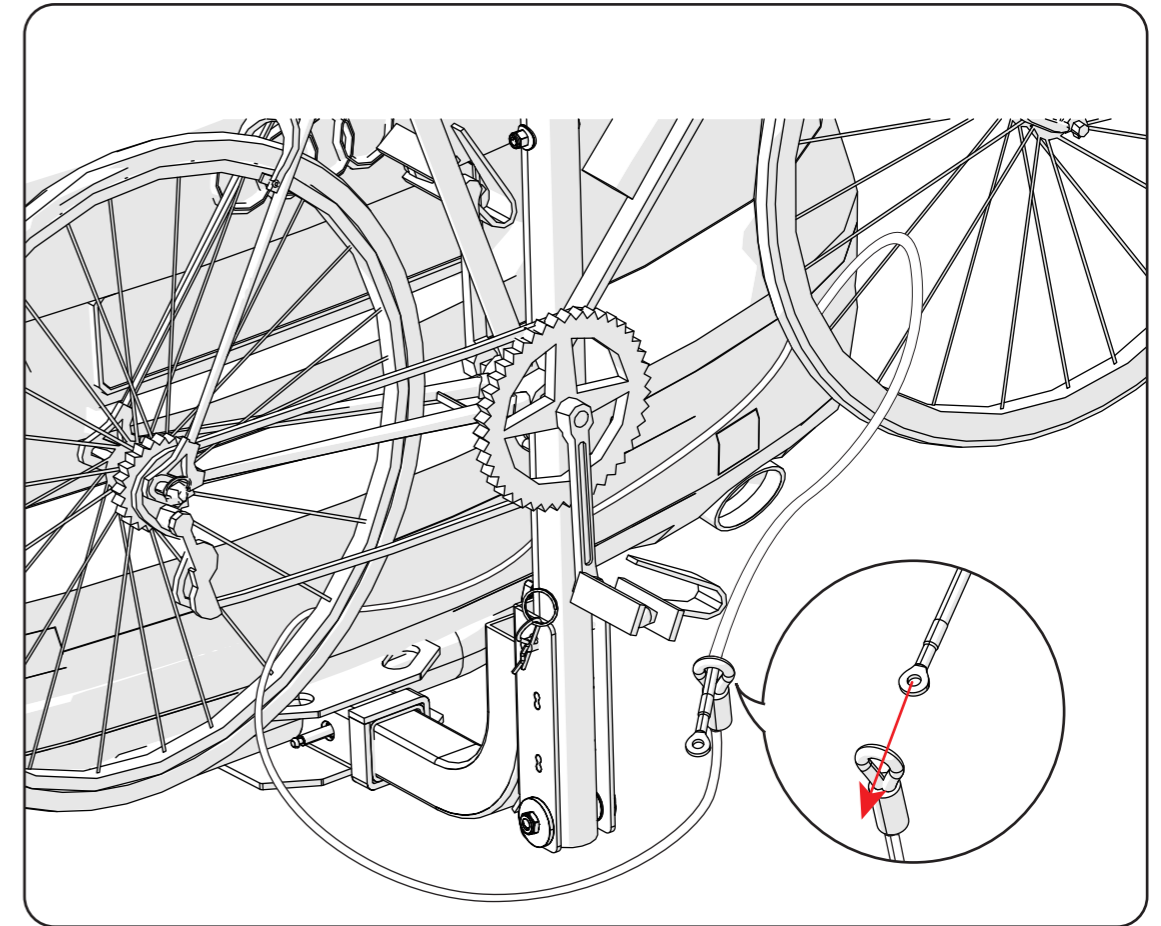

RHINO-RACK

CONTROLLED

INSTRUCTIONS

Model: RBCA023

Bike and Rack to Hitch Cable Lock

Rhino-Rack Australia Pty Ltd
3 Pike Street, Rydalmere,
NSW 2116, Australia.

Australia www.rhinorack.com.au
USA www.rhinorack.com
New Zealand www.rhinorack.co.nz

Document No: R260

Prepared by Andy Wana
Authorised by Chris Murty

Issue No: 02
Issue Date: 19/ 07/ 2013

2

Cable Length: 3.5 metres
Cable Diameter: 10mm

1

3