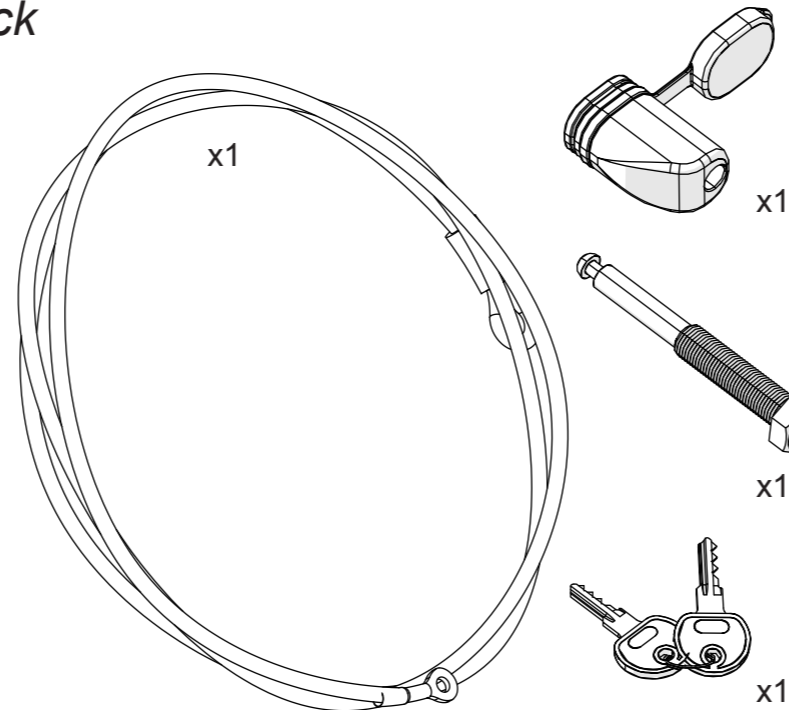

RHINO-RACK

CONTROLLED

INSTRUCTIONS

Model: RBCA023

Bike and Rack to Hitch Cable Lock

Rhino-Rack Australia Pty Ltd
3 Pike Street, Rydalmere,
NSW 2116, Australia.

Australia www.rhinorack.com.au
USA www.rhinorack.com
New Zealand www.rhinorack.co.nz

Document No: R260

Prepared by Andy Wana
Authorised by Chris Murty

Issue No: 02
Issue Date: 19/ 07/ 2013

2

Cable Length: 3.5 metres
Cable Diameter: 10mm

1

3