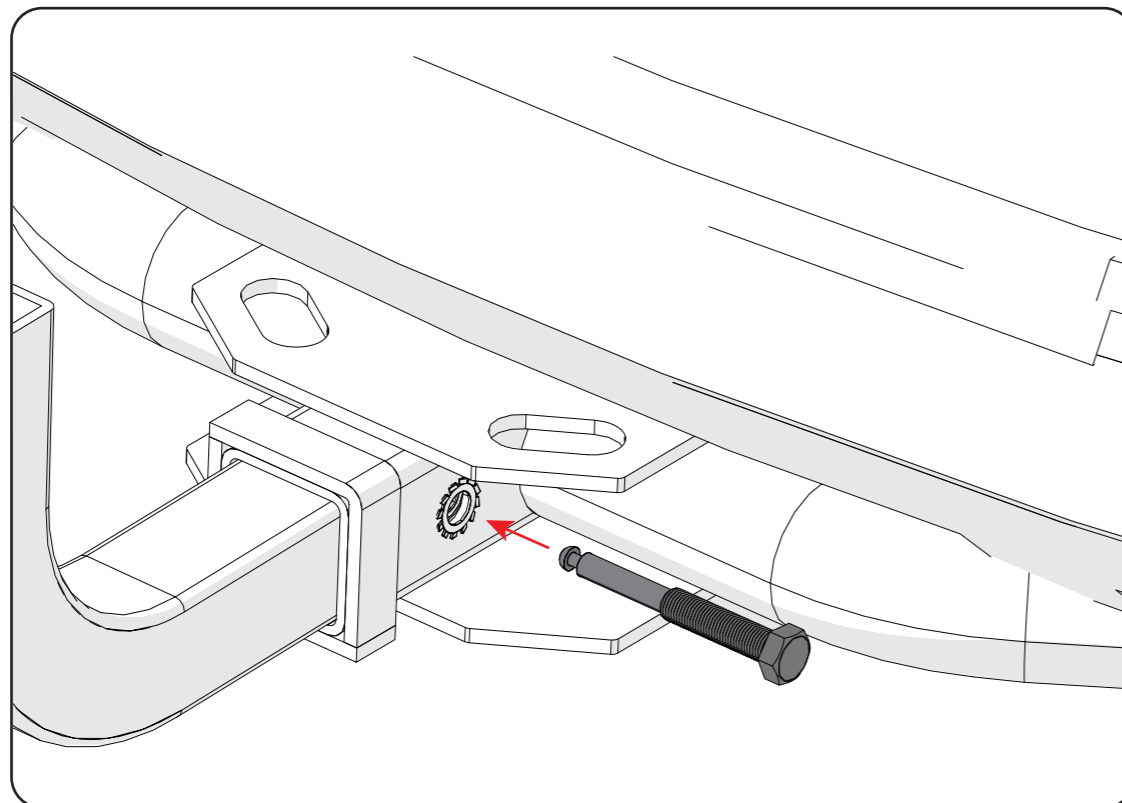

Document No: R260

Prepared by Andy Wana
Authorised by Chris Murty

Issue No: 02
Issue Date: 19/ 07/ 2013

2

Cable Length: 3.5 metres
Cable Diameter: 10mm

1

3