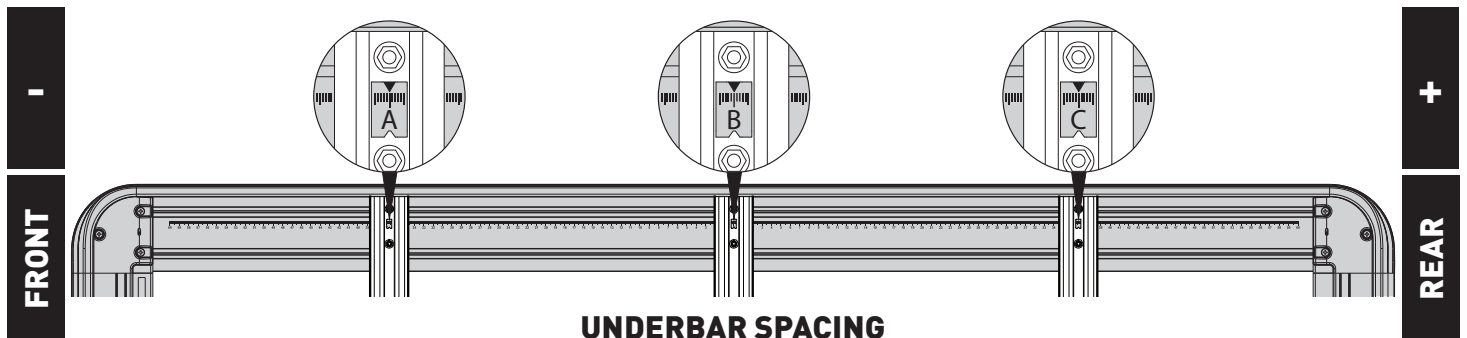

+

 SYSTEM WEIGHT
 UP TO **20 Kg**
44 lbs

=

 LOAD LIMIT
 UP TO **80 Kg**
176 lbs

OR

 Max kg
***VEHICLE MANUFACTURER'S ROOF LOAD LIMIT**

TOTAL STATIC LOAD LIMIT: UP TO 200 Kg / 441 lbs*

BAR NO.	A	B	C	D	E	F	G
DIMENSION (CM)	-50.5	0	50.5				
SPACERS REQ'D							
CONNECTOR	RCL		RCL				