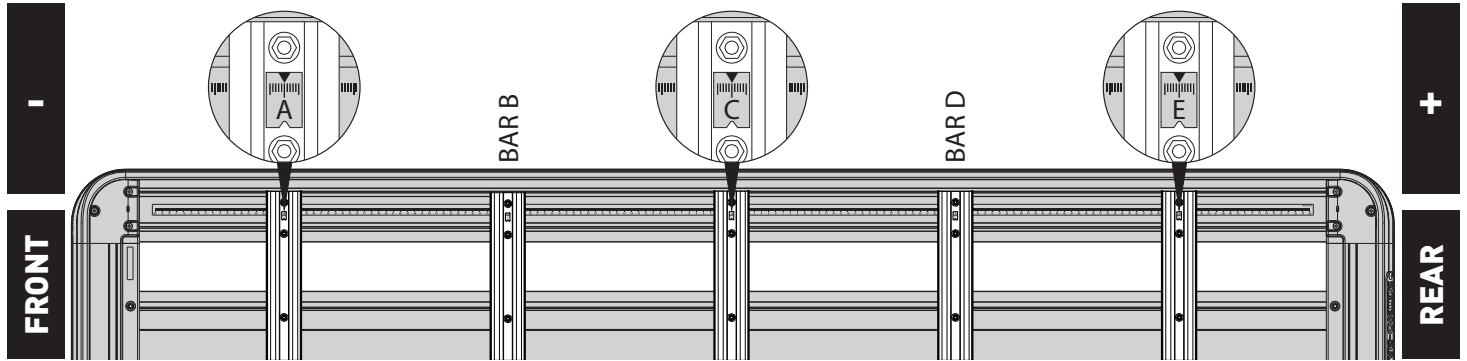

VEHICLE	PIONEER SIZE	CONNECTOR	HEIGHT ADDED (mm / in)
JEEP Wrangler JK 4WD/SUV Bare Roof 4 dr	52108	RJKB1+RCL6	89 / 3.5

IMPORTANT NOTES SUB0800 kit required - Do not operate sunroof

REGION	AUS	NZ	USA	CA	SA	UK	EU	ZA
AVAILABILITY	✓	✓	✓	✓	✓	x	x	x
RUNNING DATES	2007 - 2018	2007 - 2018	2007 - 2018	2007 - 2018	2007 - 2018	-	-	-

UNDERBAR SPACING

BAR NO.	A	B	C	D	E	F	G
DIMENSION (CM)	-62.9	-26.3	10.4	43.5	76.5		
SPACERS REQ'D					QMVA05		
CONNECTOR	RCL		RCL		RCL		

VEHICLE LOAD LIMIT (VLL) (kg / lbs)	SYSTEM WEIGHT (SW) (kg / lbs)	ON-ROAD CARGO ALLOW. (OR)	OFF-ROAD CARGO ALLOW. (OFR)
Up to 120 / 264.6 *	33 / 72.1	OR = VLL - SW	OFR = OR / 1.5