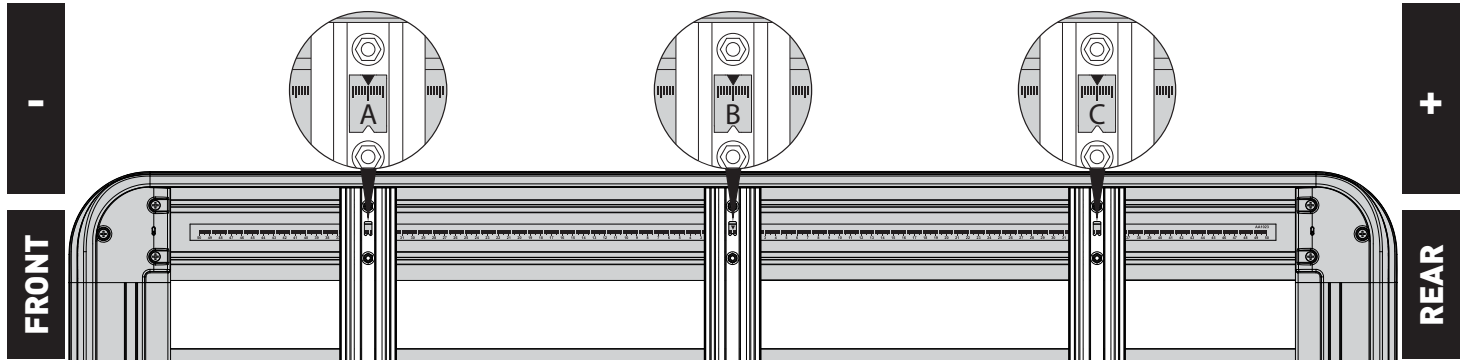

VEHICLE	PIONEER SIZE	CONNECTOR	HEIGHT ADDED (mm / in)
JEEP Wrangler JK 4WD/SUV Bare Roof 4 dr	52121	RJKB3+RCL4	88.9 / 3.5

IMPORTANT NOTES	- Do not operate sunroof
------------------------	--------------------------

REGION	AUS	NZ	USA	CA	SA	UK	EU	ZA
AVAILABILITY	✓	✓	✓	✓	✓	x	x	x
RUNNING DATES	2007 - 2018	2007 - 2018	2007 - 2018	2007 - 2018	2011 - 2018	-	-	-

UNDERBAR SPACING

BAR NO.	A	B	C	D	E	F	G
DIMENSION (CM)	-24.8	0	41.5				
SPACERS REQ'D							
CONNECTOR	RCL		RCL				