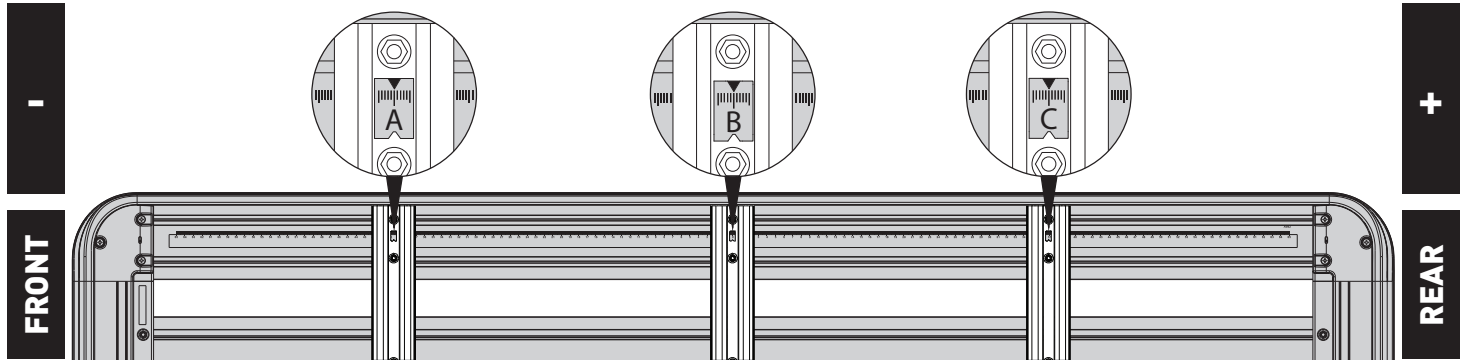

VEHICLE	PIONEER SIZE	CONNECTOR	HEIGHT ADDED (mm / in)
LEXUS RX AL20 Gen 4 4WD/SUV Flush Rail 5 dr	52101	SX067	87.0 / 3.4

IMPORTANT NOTES	- Do not operate sunroof
------------------------	--------------------------

REGION	AUS	NZ	USA	CA	SA	UK	EU	ZA
AVAILABILITY	✓	✓	✓	✓	✓	✓	✓	✓
RUNNING DATES	2015 -	2015 -	2016 -	2016 -	2016 -	2016 -	2016 -	2016 -

UNDERBAR SPACING

BAR NO.	A	B	C	D	E	F	G
DIMENSION (CM)	-48.5	0	48.5				
SPACERS REQ'D							
CONNECTOR	SX067		SX067				