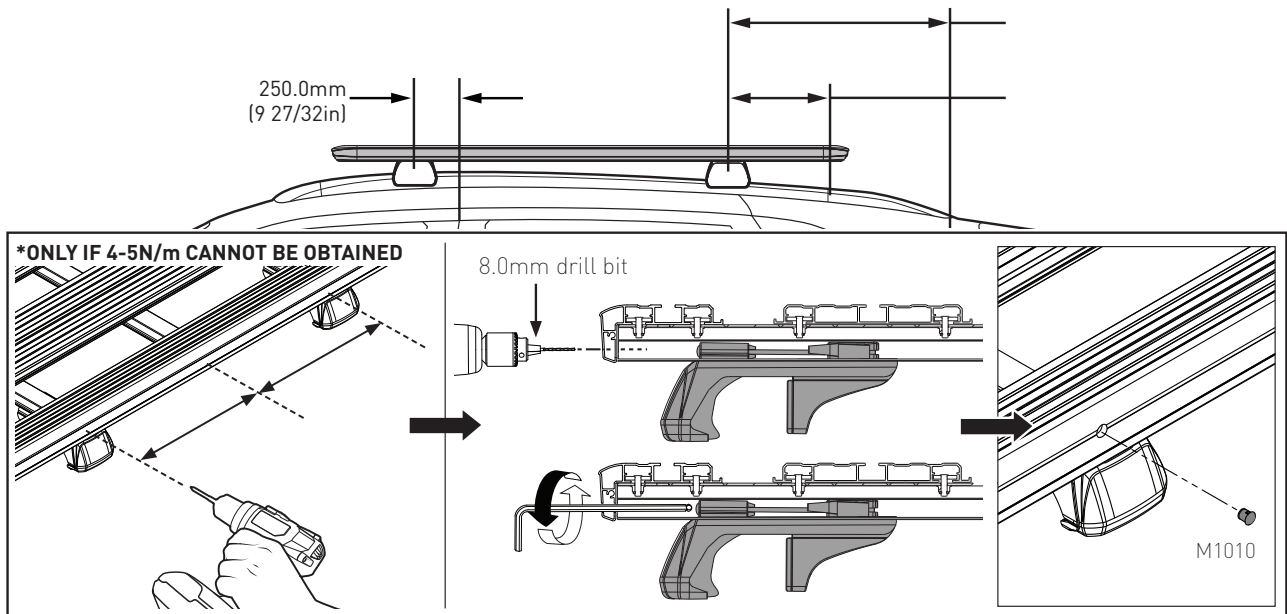

NOTES FOR DEALERS / FITTERS
It is your responsibility to ensure these fitting instructions are given to the end user or client.

Document No: R2726
Issue No: 1
Issue Date: 21-Jan-21
These instructions remain the property of Rhino-Rack Australia Pty. Ltd. and may not be used or changed for any other purpose than intended.