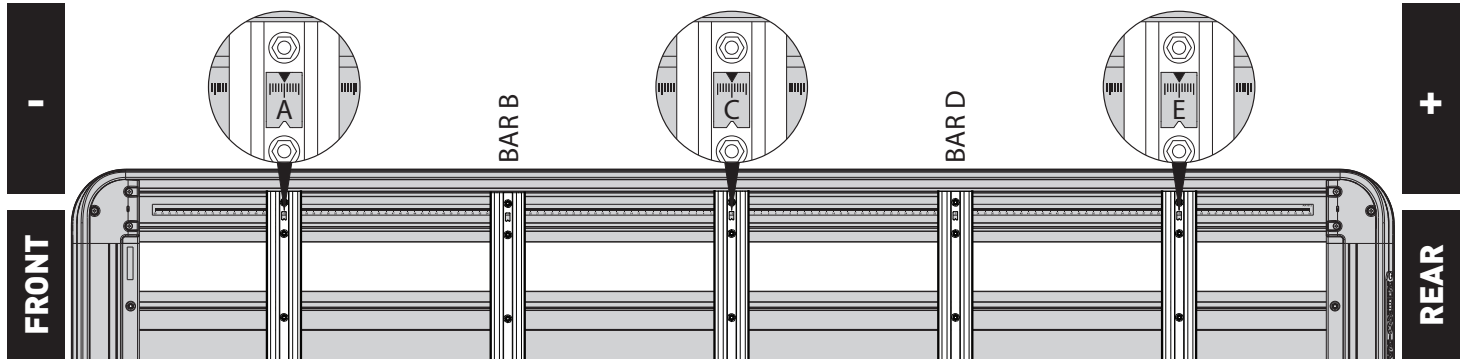

VEHICLE	PIONEER SIZE	CONNECTOR	HEIGHT ADDED (mm / in)
JEEP Wrangler JK 4WD/SUV Bare Roof 4 dr	52108	RLT600	

IMPORTANT NOTES	- Do not operate sunroof
-----------------	--------------------------

REGION	AUS	NZ	USA	CA	SA	UK	EU	ZA
AVAILABILITY	✓	✓	✓	✓	✓	x	x	x
RUNNING DATES	2007 - 2018	2007 - 2018	2007 - 2018	2007 - 2018	2007 - 2018	-	-	-

UNDERBAR SPACING

BAR NO.	A	B	C	D	E	F	G
DIMENSION (CM)	-62.9	-26.3	10.4	43.5	76.5		
SPACERS REQ'D					QMVA05		
CONNECTOR	RLT600		RLT600		RLT600		

VEHICLE LOAD LIMIT (VLL) (kg / lbs)	SYSTEM WEIGHT (SW) (kg / lbs)	ON-ROAD CARGO ALLOW. (OR)	OFF-ROAD CARGO ALLOW. (OFR)
Up to 120 / 264.6 *	33 / 72.1	OR = VLL - SW	OFR = OR / 1.5