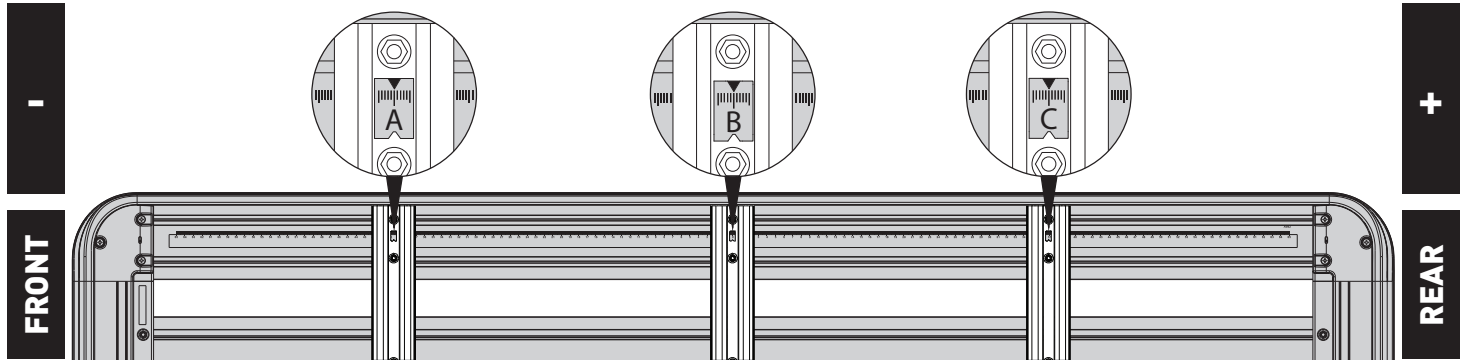

VEHICLE	PIONEER SIZE	CONNECTOR	HEIGHT ADDED (mm / in)
AUDI Q7 4L 4WD/SUV Flush Rail 5 dr	52101	SX027	

IMPORTANT NOTES Pioneer Tray covers the factory sunroof. - Do not operate sunroof

REGION	AUS	NZ	USA	CA	SA	UK	EU	ZA
AVAILABILITY	✓	✓	✓	✓	x	✓	✓	✓
RUNNING DATES	09/06 - 08/15	09/06 - 08/15	2007 - 2015	2007 - 2015	-	2007 - 2015	2007 - 2015	2007 -

UNDERBAR SPACING

BAR NO.	A	B	C	D	E	F	G
DIMENSION (CM)	-39.2	0	38				
SPACERS REQ'D							
CONNECTOR	SX		SX				

VEHICLE LOAD LIMIT (VLL) (kg / lbs)	SYSTEM WEIGHT (SW) (kg / lbs)	ON-ROAD CARGO ALLOW. (OR)	OFF-ROAD CARGO ALLOW. (OFR)
Up to 100 / 220.5 *	23 / 50.7	OR = VLL - SW	OFR = OR / 1.5