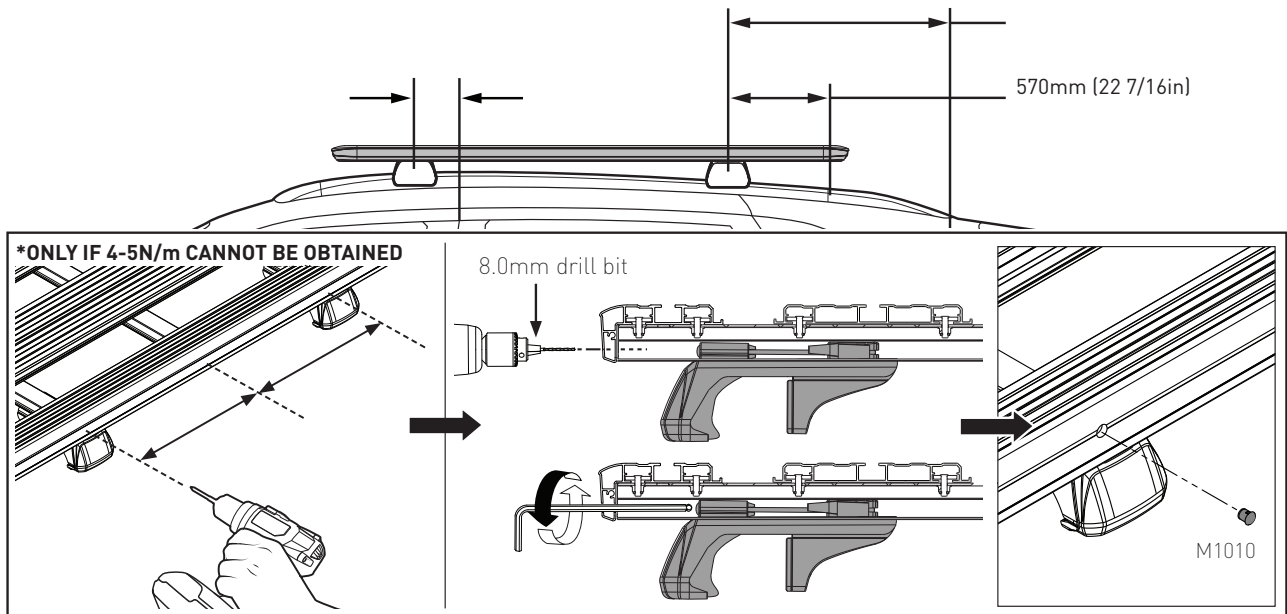

NOTES FOR DEALERS / FITTERS
It is your responsibility to ensure these fitting instructions are given to the end user or client.

Document No: R2137
Issue No: 2
Issue Date: 20-Nov-20
These instructions remain the property of Rhino-Rack Australia Pty. Ltd. and may not be used or changed for any other purpose than intended.