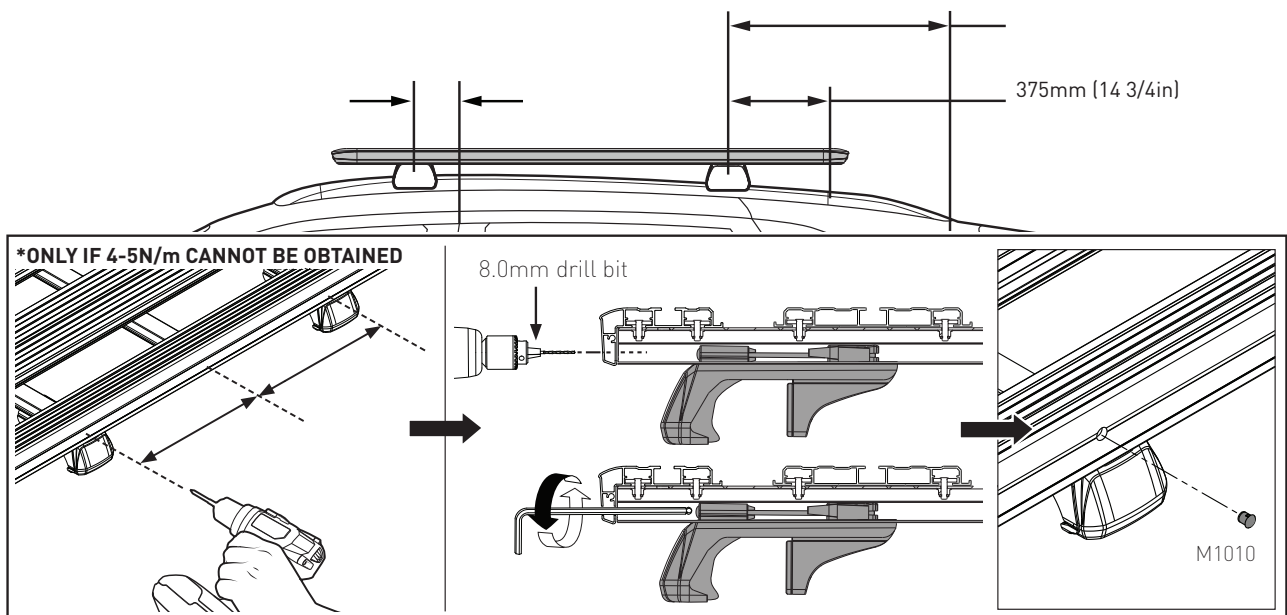

NOTES FOR DEALERS / FITTERS

It is your responsibility to ensure these fitting instructions are given to the end user or client.

Document No: R2136
Issue No: 2
Issue Date: 20-Nov-20

These instructions remain the property of Rhino-Rack Australia Pty. Ltd. and may not be used or changed for any other purpose than intended.