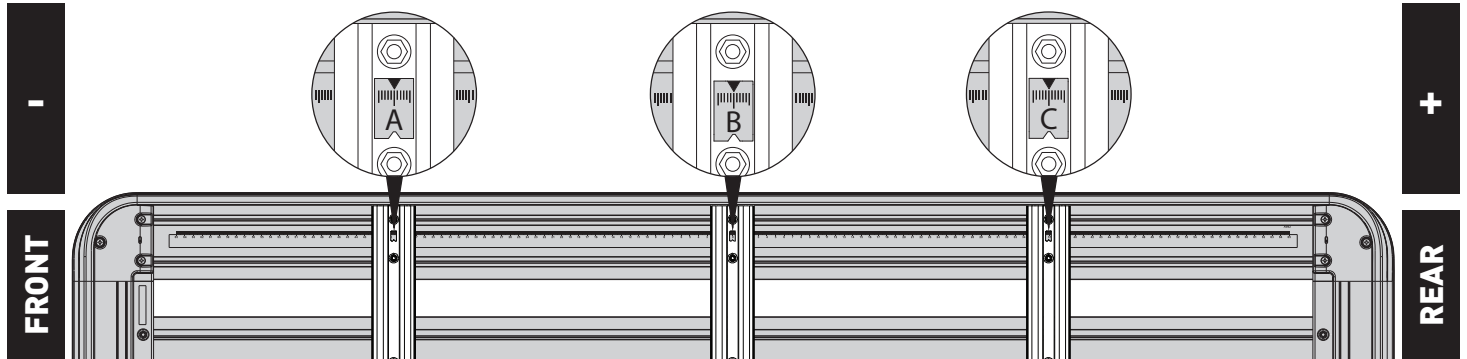

VEHICLE	PIONEER SIZE	CONNECTOR	HEIGHT ADDED (mm / in)
AUDI Q3 (incl. RS Q3) 4WD/SUV Flush Rail 5 dr	52101	SX028	

IMPORTANT NOTES Pioneer Tray covers the factory sunroof. - Do not operate sunroof

REGION	AUS	NZ	USA	CA	SA	UK	EU	ZA
AVAILABILITY	✓	✓	✓	✓	✗	✓	✓	✓
RUNNING DATES	03/12 -	03/12 -	2015 -	2015 -	-	2012 -	2012 -	2012 -

UNDERBAR SPACING

BAR NO.	A	B	C	D	E	F	G
DIMENSION (CM)	-37.2	0	33.5				
SPACERS REQ'D							
CONNECTOR	SX		SX				

VEHICLE LOAD LIMIT (VLL) (kg / lbs)	SYSTEM WEIGHT (SW) (kg / lbs)	ON-ROAD CARGO ALLOW. (OR)	OFF-ROAD CARGO ALLOW. (OFR)
Up to 80 / 176.4 *	23 / 50.7	OR = VLL - SW	OFR = OR / 1.5