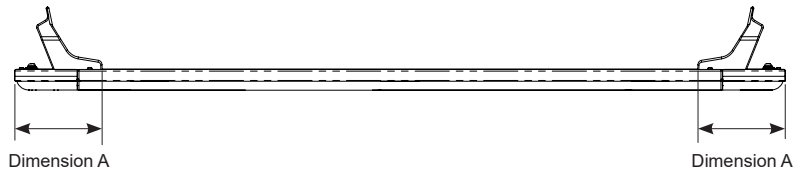

## Fitting Chart - TOYOTA Tundra 4dr Ute Crew Max

**PIONEER 41101** (1528 x 1376mm) (5' 5/32" x 4' 6 11/64")  
**PIONEER 42101B** (1528 x 1376mm) (5' 5/32" x 4' 6 11/64")  
**PIONEER 45101B** (1528 x 1376mm) (5' 5/32" x 4' 6 11/64")

Front of Tray

Front Crossbar			Rear Crossbar			Approx. Overall Vehicle Height
Front Slot	Dim. A	Leg Height Spacer	Rear Slot	Dim. A	Leg Height Spacer	
F1		QMHD05 QMW10	R3		QMHD05	

Country	Vehicle	Running Date	Vehicle Load Rating (kg / lbs)	Fit Kit
Australia & NZ	TOYOTA Tundra 4dr Ute Crew Max	01/07 - on	100 / 220	1 x RTS533 1 x RLT600 2 x QMHD05 1 x QMW10
USA & CAnada	TOYOTA Tundra 4dr Ute Crew Max	2007 - on		