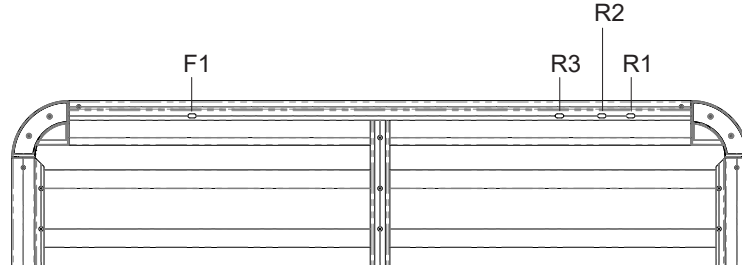

## Fitting Chart - TOYOTA Tundra 4dr Ute Crew Max

**PIONEER 41101** (1528 x 1376mm) (5' 5/32" x 4' 6 11/64")  
**PIONEER 42101B** (1528 x 1376mm) (5' 5/32" x 4' 6 11/64")  
**PIONEER 45101B** (1528 x 1376mm) (5' 5/32" x 4' 6 11/64")

Front of Tray

Front Crossbar			Rear Crossbar			Approx. Overall Vehicle Height
Front Slot	Dim. A	Leg Height Spacer	Rear Slot	Dim. A	Leg Height Spacer	
F1		QMHD05 QMW10	R3		QMHD05	

Country	Vehicle	Running Date	Vehicle Load Rating (kg / lbs)	Fit Kit
Australia & NZ	TOYOTA Tundra 4dr Ute Crew Max	01/07 - on	100 / 220	1 x RTS533 1 x RLT600 2 x QMHD05 1 x QMW10
USA & CAnada	TOYOTA Tundra 4dr Ute Crew Max	2007 - on		