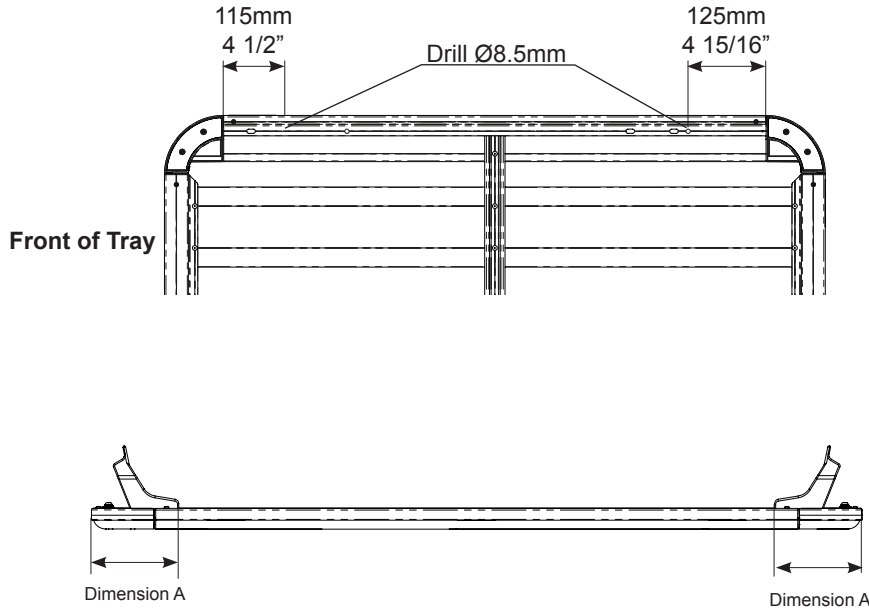

**Fitting Chart - NISSAN Navara NP300 4dr Ute Dual Cab**

**PIONEER 42110B** (1328 × 1376mm) (52 1/4" × 54 3/16")  
**PIONEER 45110B** (1328 × 1376mm) (52 1/4" × 54 3/16")

Front Crossbar			Rear Crossbar			Approx. Overall Vehicle Height
Front Slot	Dim. A	Leg Height Spacer	Rear Slot	Dim. A	Leg Height Spacer	
115mm 4 1/2"	180mm 4 5/16"	QMHD05 QMW05	125mm 4 15/16"	180mm 4 5/16"	QMHD05 QMW05	1850mm 72 13/16"