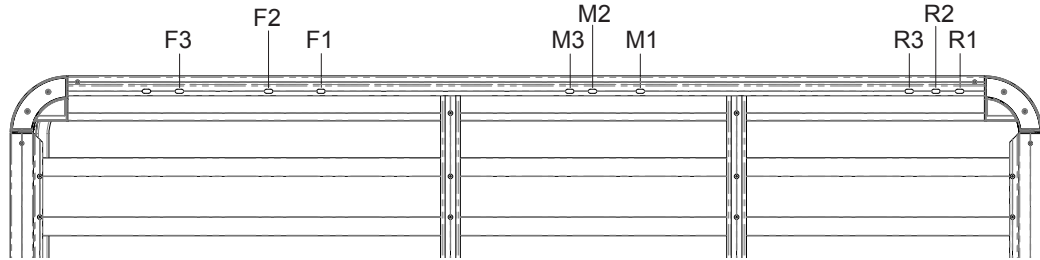

Fitting Chart - NISSAN Patrol 4dr 4WD LWB GQ

- PIONEER 41104** (2128 x 1426mm)
- PIONEER 42104B** (2128 x 1426mm)
- PIONEER 45104B** (2128 x 1426mm)

Front of Tray

Front Crossbar			Middle Crossbar			Rear Crossbar			Approx. Overall Vehicle Height
Front Slot	Dim. A	LHS	Middle Slot	Dim. A	LHS	Rear Slot	Dim. A	LHS	
F3		-	M3		-	R3		-	