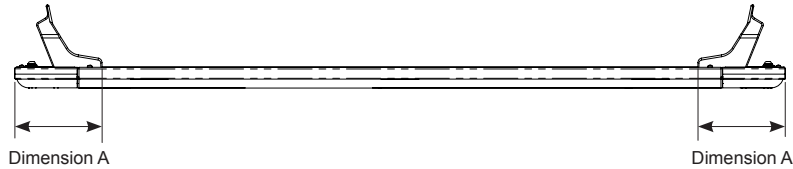

Fitting Chart - NISSAN Patrol 4dr 4WD LWB GQ

- PIONEER 41104** (2128 x 1426mm)
- PIONEER 42104B** (2128 x 1426mm)
- PIONEER 45104B** (2128 x 1426mm)

Front of Tray

Front Crossbar			Middle Crossbar			Rear Crossbar			Approx. Overall Vehicle Height
Front Slot	Dim. A	LHS	Middle Slot	Dim. A	LHS	Rear Slot	Dim. A	LHS	
F3		-	M3		-	R3		-	