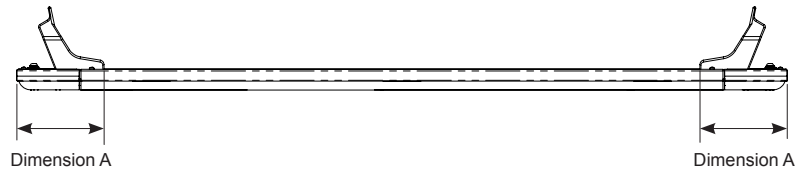

## Fitting Chart - LAND ROVER Discovery 1 & 2 4dr 4WD

**PIONEER 41104** (2128 x 1426mm) (6' 11 25/32" x 4' 8 9/64")  
**PIONEER 42104B** (2128 x 1426mm) (6' 11 25/32" x 4' 8 9/64")  
**PIONEER 45104B** (2128 x 1426mm) (6' 11 25/32" x 4' 8 9/64")

Front of Tray

Front Crossbar			Middle Crossbar			Rear Crossbar			Approx. Overall Vehicle Height
Front Slot	Dim. A	LHS	Middle Slot	Dim. A	LHS	Rear Slot	Dim. A	LHS	
F3		PLHSPAIR	M3		PLHSPAIR	R1		PLHSPAIR	