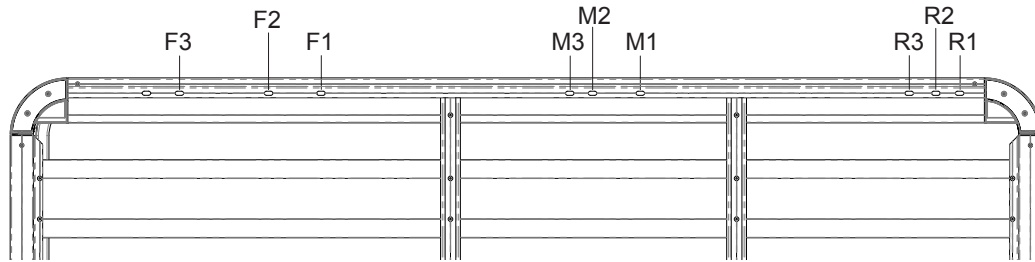

## Fitting Chart - LAND ROVER Discovery 1 & 2 4dr 4WD

**PIONEER 41104** (2128 x 1426mm) (6' 11 25/32" x 4' 8 9/64")  
**PIONEER 42104B** (2128 x 1426mm) (6' 11 25/32" x 4' 8 9/64")  
**PIONEER 45104B** (2128 x 1426mm) (6' 11 25/32" x 4' 8 9/64")

Front of Tray

Front Crossbar			Middle Crossbar			Rear Crossbar			Approx. Overall Vehicle Height
Front Slot	Dim. A	LHS	Middle Slot	Dim. A	LHS	Rear Slot	Dim. A	LHS	
F3		PLHSPAIR	M3		PLHSPAIR	R1		PLHSPAIR	