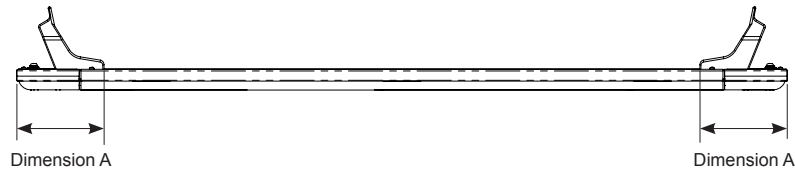

Pioneer Platform / Pioneer Tray / Pioneer Tradie

Fitting Chart - NISSAN Patrol 4dr 4WD LWB GU

PIONEER 41104 (2128 x 1426mm)
PIONEER 42104B (2128 x 1426mm)
PIONEER 45104B (2128 x 1426mm)

Front of Tray

| Front Crossbar | | | Middle Crossbar | | | Rear Crossbar | | | Approx. Overall Vehicle Height |
|----------------|--------|---------|-----------------|--------|-----|---------------|--------|-----|--------------------------------|
| Front Slot | Dim. A | LHS | Middle Slot | Dim. A | LHS | Rear Slot | Dim. A | LHS | |
| F3 | 163mm | LHSPAIR | M3 | 168mm | - | R3 | 168mm | - | |

| Country | Vehicle | Running Date | Vehicle Load Rating (kg / lbs) | Fit Kit |
|----------------|------------------------------------|--------------|--------------------------------|----------------------------|
| Australia & NZ | NISSAN Patrol 4dr 4WD LWB GU | 12/97 - on | 100 / 220 | 3 x RL110S5 1 x LHSPAIR |
| South Africa | NISSAN Patrol 4dr 4WD LWB GU | 12/97 - on | | |
| UK & Europe | NISSAN Patrol 4dr 4WD LWB Y61 (GU) | 1998 - 2009 | | |