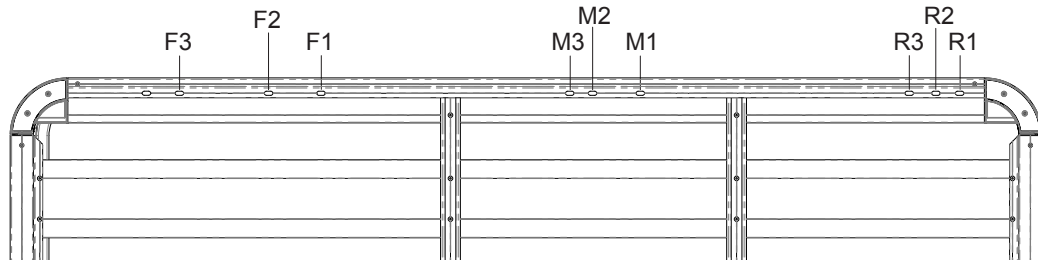

Pioneer Platform / Pioneer Tray / Pioneer Tradie

Fitting Chart - NISSAN Patrol 4dr 4WD LWB GU

PIONEER 41104 (2128 x 1426mm)
PIONEER 42104B (2128 x 1426mm)
PIONEER 45104B (2128 x 1426mm)

Front of Tray

| Front Crossbar | | | Middle Crossbar | | | Rear Crossbar | | | Approx. Overall Vehicle Height |
|----------------|--------|---------|-----------------|--------|-----|---------------|--------|-----|--------------------------------|
| Front Slot | Dim. A | LHS | Middle Slot | Dim. A | LHS | Rear Slot | Dim. A | LHS | |
| F3 | 163mm | LHSPAIR | M3 | 168mm | - | R3 | 168mm | - | |

| Country | Vehicle | Running Date | Vehicle Load Rating (kg / lbs) | Fit Kit |
|----------------|------------------------------------|--------------|--------------------------------|----------------------------|
| Australia & NZ | NISSAN Patrol 4dr 4WD LWB GU | 12/97 - on | 100 / 220 | 3 x RL110S5 1 x LHSPAIR |
| South Africa | NISSAN Patrol 4dr 4WD LWB GU | 12/97 - on | | |
| UK & Europe | NISSAN Patrol 4dr 4WD LWB Y61 (GU) | 1998 - 2009 | | |