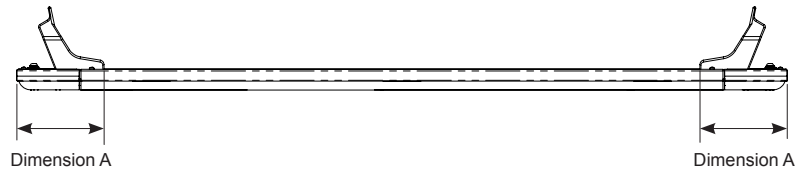

Pioneer Platform / Pioneer Tray / Pioneer Tradie

Fitting Chart - TOYOTA Land Cruiser 2dr 4WD Troop Carrier 75/77 Series

PIONEER 41104 (2128 x 1426mm)
PIONEER 42104B (2128 x 1426mm)
PIONEER 45104B (2128 x 1426mm)

Front of Tray

Front Crossbar			Middle Crossbar			Rear Crossbar			Approx. Overall Vehicle Height
Front Slot	Dim. A	LHS	Middle Slot	Dim. A	LHS	Rear Slot	Dim. A	LHS	
F3	130mm	-	M3	130mm	-	R1	130mm	-	

Country	Vehicle	Running Date	Vehicle Load Rating (kg / lbs)	Fit Kit
Australia & NZ	TOYOTA Land Cruiser 2dr 4WD Troop Carrier 75/77 Series	01/85 - 01/99	100 / 220	3 x RL210TS2