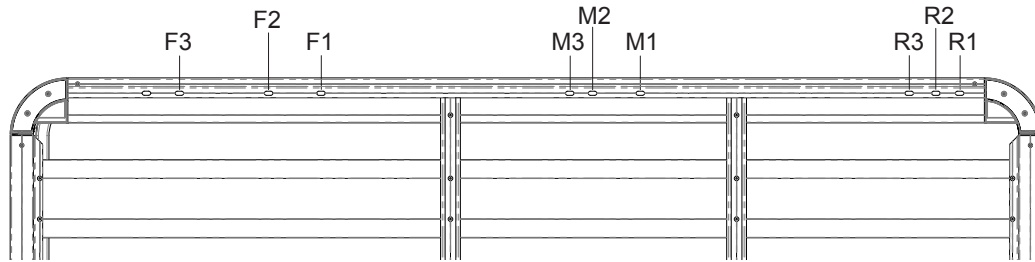

Pioneer Platform / Pioneer Tray / Pioneer Tradie

Fitting Chart - TOYOTA Land Cruiser 2dr 4WD Troop Carrier 75/77 Series

PIONEER 41104 (2128 x 1426mm)
PIONEER 42104B (2128 x 1426mm)
PIONEER 45104B (2128 x 1426mm)

Front of Tray

Front Crossbar			Middle Crossbar			Rear Crossbar			Approx. Overall Vehicle Height
Front Slot	Dim. A	LHS	Middle Slot	Dim. A	LHS	Rear Slot	Dim. A	LHS	
F3	130mm	-	M3	130mm	-	R1	130mm	-	

Country	Vehicle	Running Date	Vehicle Load Rating (kg / lbs)	Fit Kit
Australia & NZ	TOYOTA Land Cruiser 2dr 4WD Troop Carrier 75/77 Series	01/85 - 01/99	100 / 220	3 x RL210TS2