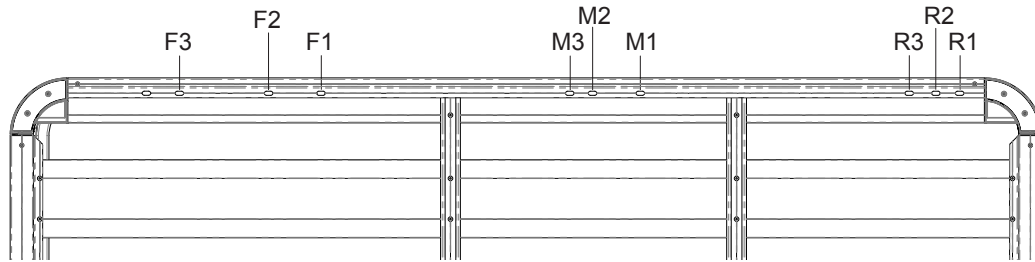

Pioneer Platform / Pioneer Tray / Pioneer Tradie

Fitting Chart - TOYOTA Prado 4dr 4WD 90 Series

PIONEER 41104 (2128 x 1426mm)
PIONEER 42104B (2128 x 1426mm)
PIONEER 45104B (2128 x 1426mm)

Front of Tray

Front Crossbar			Middle Crossbar			Rear Crossbar			Approx. Overall Vehicle Height
Front Slot	Dim. A	Leg Height Spacer	Middle Slot	Dim. A	Leg Height Spacer	Rear Slot	Dim. A	Leg Height Spacer	
F3	166mm	LHSPAIR	M3	186mm	-	R3	190mm	LHSPAIR	

Country	Vehicle	Running Date	Vehicle Load Rating (kg / lbs)	Fit Kit
Australia & NZ	TOYOTA Prado 4dr 4WD 90 Series	07/96 - 02/03	100 / 220	3 x RL110S2 2 x LHSPAIR
UK & Europe	TOYOTA Prado 4dr 4WD 90 Series (Colorado)	07/96 - 02/03		