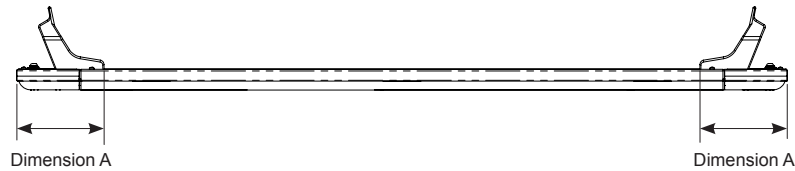

Pioneer Platform / Pioneer Tray / Pioneer Tradie

Fitting Chart - TOYOTA Prado 4dr 4WD 90 Series

PIONEER 41104 (2128 x 1426mm)
PIONEER 42104B (2128 x 1426mm)
PIONEER 45104B (2128 x 1426mm)

Front of Tray

Front Crossbar			Middle Crossbar			Rear Crossbar			Approx. Overall Vehicle Height
Front Slot	Dim. A	Leg Height Spacer	Middle Slot	Dim. A	Leg Height Spacer	Rear Slot	Dim. A	Leg Height Spacer	
F3	166mm	LHSPAIR	M3	186mm	-	R3	190mm	LHSPAIR	