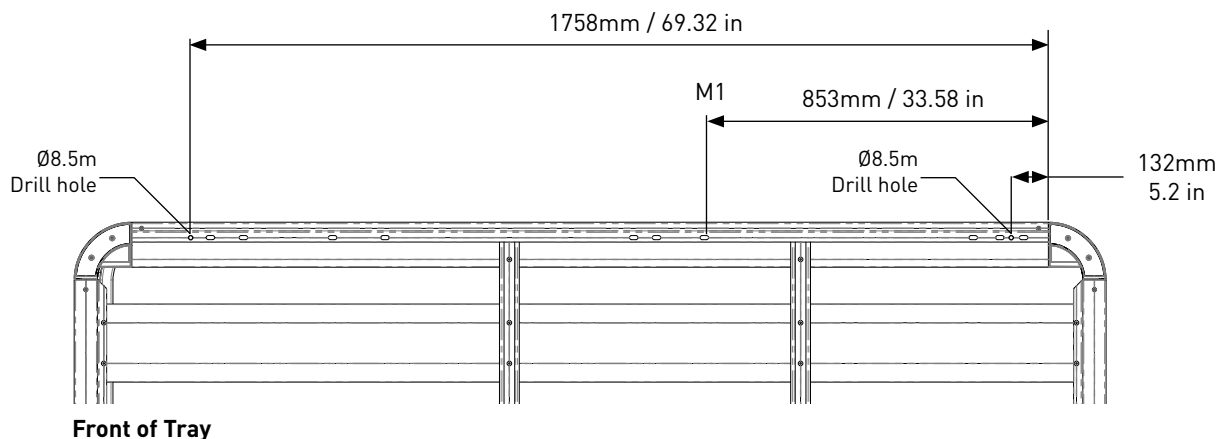

Pioneer Platform / Pioneer Tray / Pioneer Tradie

Fitting Chart - Nissan Patrol GU Y61 4WD Gutters 5dr

- PIONEER 41104** (2128 x 1426mm)
- PIONEER 42104B** (2128 x 1426mm)
- PIONEER 45104B** (2128 x 1426mm)

Front Crossbar		Middle Crossbar		Rear Crossbar		Approx. Overall Vehicle Height Added
Front Slot	Leg Height Spacer	Middle Slot	Leg Height Spacer	Rear Slot	Leg Height Spacer	
Drill hole	-	M1	-	Drill hole	-	130mm / 5.12in