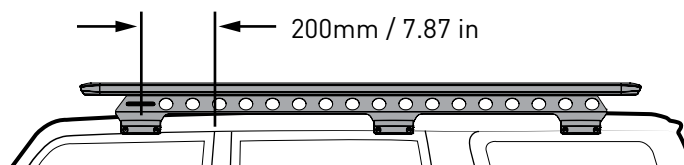

Pioneer Platform / Pioneer Tray / Pioneer Tradie

Fitting Chart - Nissan Patrol GU Y61 4WD Gutters 5dr

- PIONEER 41104** (2128 x 1426mm)
- PIONEER 42104B** (2128 x 1426mm)
- PIONEER 45104B** (2128 x 1426mm)

Front Crossbar		Middle Crossbar		Rear Crossbar		Approx. Overall Vehicle Height Added
Front Slot	Leg Height Spacer	Middle Slot	Leg Height Spacer	Rear Slot	Leg Height Spacer	
Drill hole	-	M1	-	Drill hole	-	130mm / 5.12in