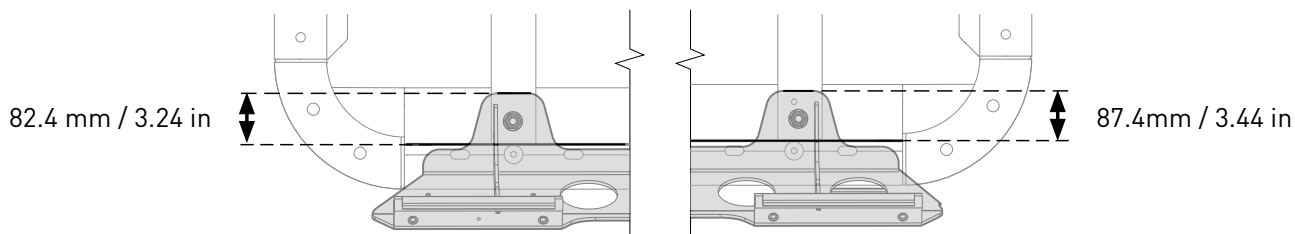

Pioneer Platform / Pioneer Tray / Pioneer Tradie

Fitting Chart - Nissan Patrol GU Y61 4WD Gutters 5dr

- PIONEER 41104** (2128 x 1426mm)
- PIONEER 42104B** (2128 x 1426mm)
- PIONEER 45104B** (2128 x 1426mm)

Front Crossbar		Middle Crossbar		Rear Crossbar		Approx. Overall Vehicle Height Added
Front Slot	Leg Height Spacer	Middle Slot	Leg Height Spacer	Rear Slot	Leg Height Spacer	
Drill hole	-	M1	-	Drill hole	-	130mm / 5.12in