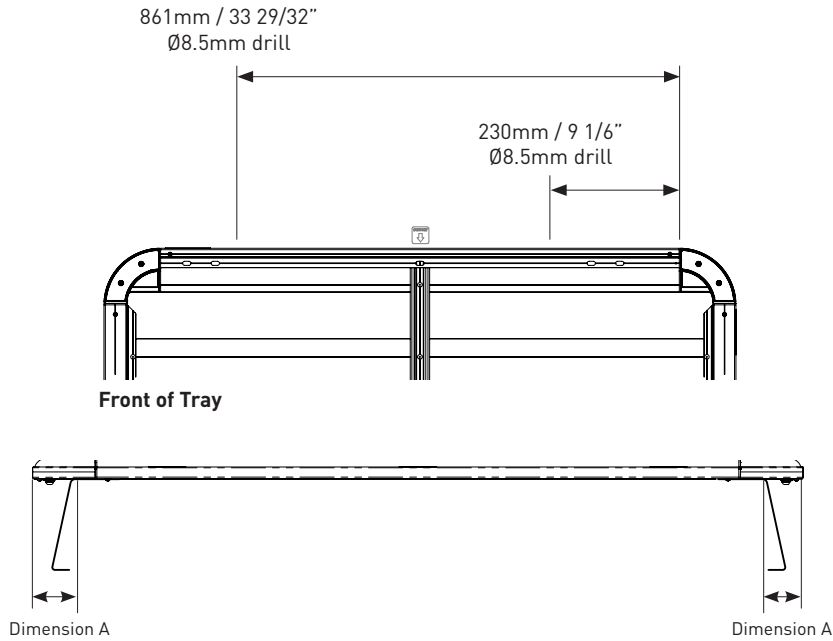

Pioneer Platform / Pioneer Tray / Pioneer Tradie

Fitting Chart - TOYOTA Rav4 XA50 5dr Gen 5 SUV Flush Rail

PIONEER 42109B (1328 x 1236mm)
PIONEER 45109B (1328 x 1236mm)

Front Crossbar			Rear Crossbar		
Front Slot	Dim. A	Leg Height Spacer	Rear Slot	Dim. A	Leg Height Spacer
Drill	=	N/A	Drill	=	N/A

Country	Vehicle	Running Date	Vehicle Load Rating (kg / lbs)	Fit Kit
AUS	TOYOTA Rav4 XA50 5dr Gen 5 SUV Flush Rail	2019 - on	Up to 80 / 175*	1 x RTRB1
USA & CANADA	TOYOTA Rav4 XA50 5dr Gen 5 SUV Flush Rail	2019 - on	(system weight not included in figure)	