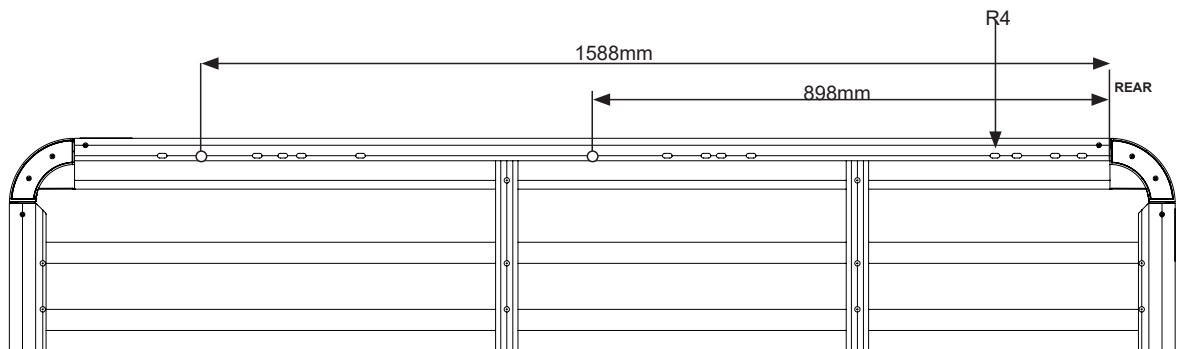

**Fitting Chart - MITSUBISHI Pajero 4dr 4WD LWB (with Roof Rails) NS-NX Backbone**

- PIONEER 41107** (2128 x 1236mm) (6' 11 25/32" x 4' 21/32")
- PIONEER 42107B** (2128 x 1236mm) (6' 11 25/32" x 4' 21/32")
- PIONEER 45107B** (2128 x 1236mm) (6' 11 25/32" x 4' 21/32")

Front Crossbar	Middle Crossbar	Rear Crossbar
1588mm	898mm	R4

Country	Vehicle	Running Date	Vehicle Load Rating (kg / lbs)	Fit Kit
Australia & NZ	MITSUBISHI Pajero 4dr 4WD LWB (with Roof Rails) NS-NX	11/06 - on	120 / 264	RMPB1x1