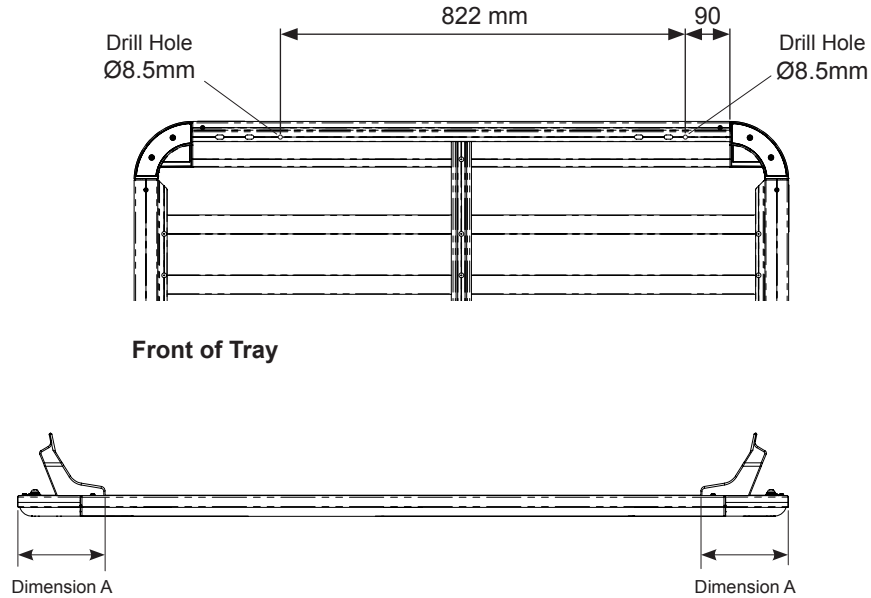

Fitting Chart - FORD Territory 5dr Wagon SY-SZ

PIONEER 42109B (1328 x 1236mm)
PIONEER 45109B (1328 x 1236mm)

Note: The Ford Territory has five mount locations down each side of the vehicle.
 For this fitment you must use the 2nd from the front & the 2nd from the rear positions.

Front Crossbar			Rear Crossbar			Approx. Overall Vehicle Height
Front Slot	Dim. A	Leg Height Spacer	Rear Slot	Dim. A	Leg Height Spacer	
Drill Hole Ø8.5mm	229mm	QMHD05	Drill Hole Ø8.5mm	230mm	QMHD05	

Country	Vehicle	Running Date	Vehicle Load Rating (kg / lbs)	Fit Kit
Australia & NZ	FORD Territory 5dr Wagon SY-SZ	04/04 - on	80 / 176	1 x RCP07-BK 1 x RCL4 2 x QMHD05
South Africa	FORD Territory 5dr SUV	04/04 - on		