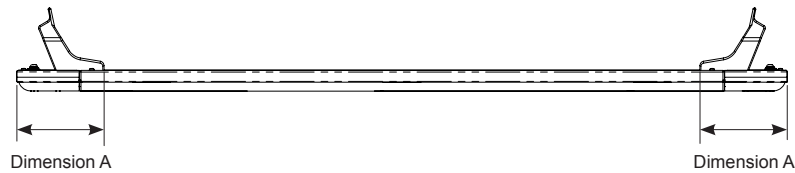

Fitting Chart - HOLDEN Rodeo 4dr Ute Crew Cab RA

PIONEER 42109B (1328 x 1236mm)
PIONEER 45109B (1328 x 1236mm)

Front of Tray

Front Crossbar			Rear Crossbar			Approx. Overall Vehicle Height
Front Slot	Dim. A	Leg Height Spacer	Rear Slot	Dim. A	Leg Height Spacer	
F1		QMHD05	R1		QMHD05	