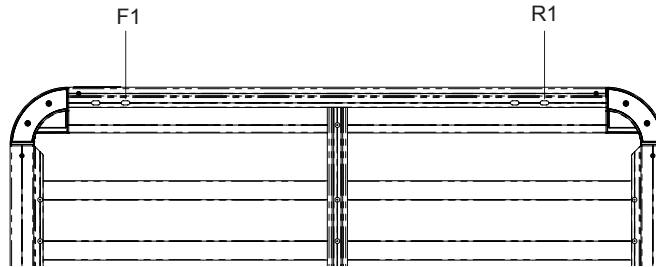

Fitting Chart - HOLDEN Rodeo 4dr Ute Crew Cab RA

PIONEER 42109B (1328 x 1236mm)
PIONEER 45109B (1328 x 1236mm)

Front of Tray

Front Crossbar			Rear Crossbar			Approx. Overall Vehicle Height
Front Slot	Dim. A	Leg Height Spacer	Rear Slot	Dim. A	Leg Height Spacer	
F1		QMHD05	R1		QMHD05	

Country	Vehicle	Running Date	Vehicle Load Rating (kg / lbs)	Fit Kit
Australia & NZ	HOLDEN Rodeo 4dr Ute Crew Cab RA	03/03 - 07/08	100 / 220	1 x RCL4 1 x RCP58-BK 2 x QMHD05 1 x RTS520

Rhino-Rack
 3 Pike Street, Rydalmere,
 NSW 2116, Australia.
 (Ph) (02) 9638 4744
 (Fax) (02) 9638 4822