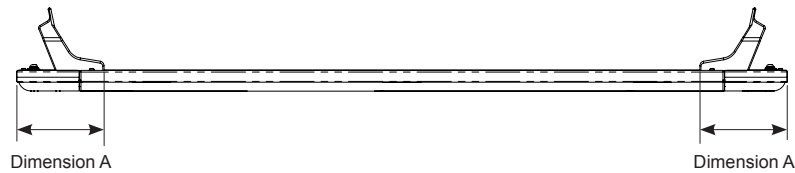

Fitting Chart - ISUZU Dmax 4dr Ute Crew Cab TF (SX/LS-U/LS-T/LS-M/X-Runner)

PIONEER 42109B (1328 x 1236mm)
PIONEER 45109B (1328 x 1236mm)

Front of Tray

Front Crossbar			Rear Crossbar			Approx. Overall Vehicle Height
Front Slot	Dim. A	Leg Height Spacer	Rear Slot	Dim. A	Leg Height Spacer	
F1	175mm	QMHD05 SUB0671	R1	180mm	QMHD05	1850 mm