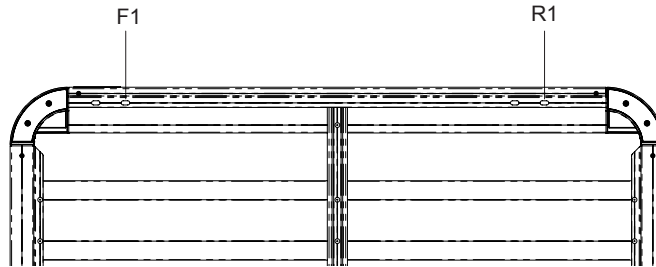

Fitting Chart - ISUZU Dmax 4dr Ute Crew Cab TF (SX/LS-U/LS-T/LS-M/X-Runner)

PIONEER 42109B (1328 x 1236mm)
PIONEER 45109B (1328 x 1236mm)

Front of Tray

Front Crossbar			Rear Crossbar			Approx. Overall Vehicle Height
Front Slot	Dim. A	Leg Height Spacer	Rear Slot	Dim. A	Leg Height Spacer	
F1	175mm	QMHD05 SUB0671	R1	180mm	QMHD05	1850 mm

Country	Vehicle	Running Date	Vehicle Load Rating (kg / lbs)	Fit Kit
Australia & NZ	ISUZU Dmax 4dr Ute Crew Cab TF (SX/LS-U/LS-T/LS-M/X-Runner)	06/12 - on	100 / 220	1 x RTS527 1 x RCL4 2 x RCP58-BK 2 x QMHD05 1 x SUB0671