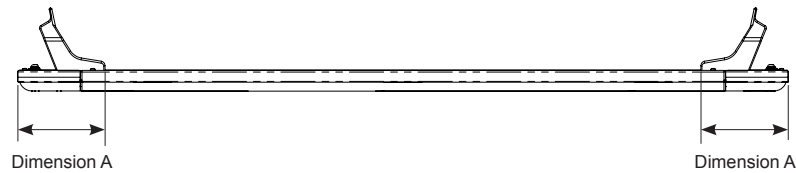

**Fitting Chart - HOLDEN / CHEVROLET Colorado 4dr Ute Crew Cab**

**PIONEER 42109B** (1328 x 1236mm) (4' 4 9/32" x 4' 21/32")  
**PIONEER 45109B** (1328 x 1236mm) (4' 4 9/32" x 4' 21/32")

Front of Tray

Front Crossbar			Rear Crossbar			Approx. Overall Vehicle Height
Front Slot	Dim. A	Leg Height Spacer	Rear Slot	Dim. A	Leg Height Spacer	
F2		SUB071 QMHD05	R2		QMHD05	