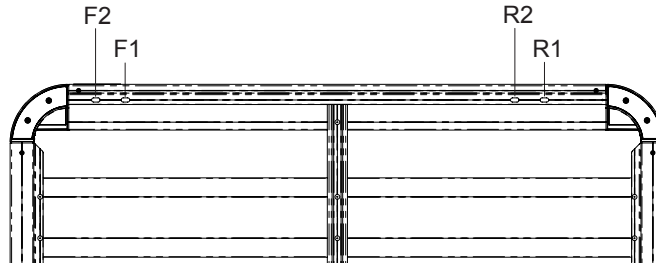

**Fitting Chart - HOLDEN / CHEVROLET Colorado 4dr Ute Crew Cab**

**PIONEER 42109B** (1328 x 1236mm) (4' 4 9/32" x 4' 21/32")  
**PIONEER 45109B** (1328 x 1236mm) (4' 4 9/32" x 4' 21/32")

Front of Tray

Front Crossbar			Rear Crossbar			Approx. Overall Vehicle Height
Front Slot	Dim. A	Leg Height Spacer	Rear Slot	Dim. A	Leg Height Spacer	
F2		SUB071 QMHD05	R2		QMHD05	