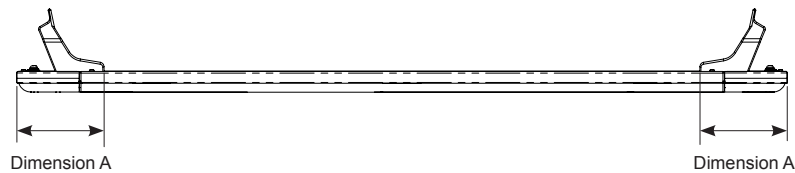

**Fitting Chart - HOLDEN / CHEVROLET Colorado 4dr Ute Crew Cab**

**PIONEER 41100** (1528 x 1236mm) (5' 5/32" x 4' 21/32")  
**PIONEER 42100B** (1528 x 1236mm) (5' 5/32" x 4' 21/32")  
**PIONEER 45100B** (1528 x 1236mm) (5' 5/32" x 4' 21/32")

Front of Tray

Front Crossbar			Rear Crossbar			Approx. Overall Vehicle Height
Front Slot	Dim. A	Leg Height Spacer	Rear Slot	Dim. A	Leg Height Spacer	
F2		QMHD05	R2		QMHD05	

Country	Vehicle	Running Date	Vehicle Load Rating (kg / lbs)	Fit Kit
Australia & NZ	HOLDEN Colorado 4dr Ute Crew Cab	08/08 - 05/12	100 / 220	1 x RCH4 1 x RCP58-BK 1 x RTS520 2 x QMHD05
USA & Canada	CHEVROLET Colorado 4dr Pick Up Crew Cab	2004 - 2012		