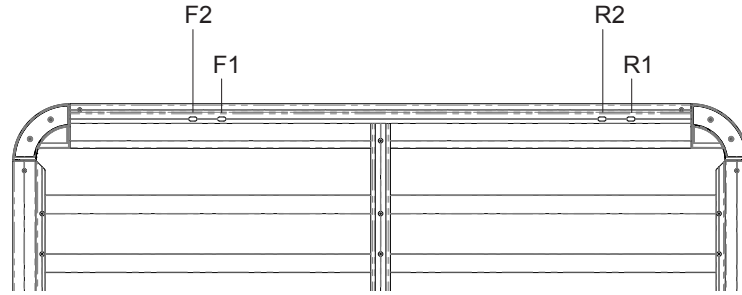

**Fitting Chart - HOLDEN / CHEVROLET Colorado 4dr Ute Crew Cab**

**PIONEER 41100** (1528 x 1236mm) (5' 5/32" x 4' 21/32")  
**PIONEER 42100B** (1528 x 1236mm) (5' 5/32" x 4' 21/32")  
**PIONEER 45100B** (1528 x 1236mm) (5' 5/32" x 4' 21/32")

Front of Tray

Front Crossbar			Rear Crossbar			Approx. Overall Vehicle Height
Front Slot	Dim. A	Leg Height Spacer	Rear Slot	Dim. A	Leg Height Spacer	
F2		QMHD05	R2		QMHD05	

Country	Vehicle	Running Date	Vehicle Load Rating (kg / lbs)	Fit Kit
Australia & NZ	HOLDEN Colorado 4dr Ute Crew Cab	08/08 - 05/12	100 / 220	1 x RCH4 1 x RCP58-BK 1 x RTS520 2 x QMHD05
USA & Canada	CHEVROLET Colorado 4dr Pick Up Crew Cab	2004 - 2012		