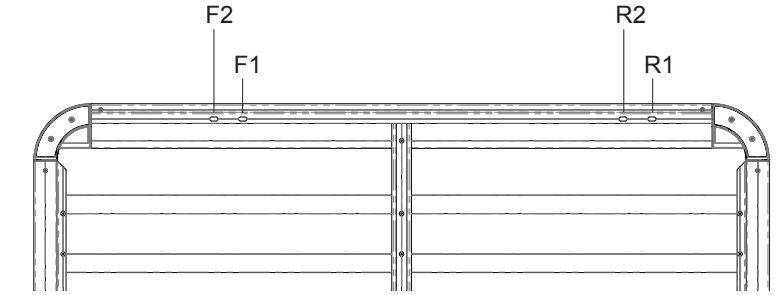

**Fitting Chart - ISUZU Dmax 4dr Ute Crew Cab**

**PIONEER 41100** (1528 x 1236mm)  
**PIONEER 42100B** (1528 x 1236mm)  
**PIONEER 45100B** (1528 x 1236mm)

**Front of Tray**

Front Crossbar			Rear Crossbar			Approx. Overall Vehicle Height
Front Slot	Dim. A	Leg Height Spacer	Rear Slot	Dim. A	Leg Height Spacer	
F2		-	R2		-	

Country	Vehicle	Running Date	Vehicle Load Rating (kg / lbs)	Fit Kit
Australia & NZ	ISUZU Dmax 4dr Ute Crew Cab	08/08 - 05/12	100 / 220	1 x RCH4 1 x RCP58-BK 2 x QMHD05 1 x RTS520

**Internal Note:** Identical vehicle/fitment to R556 - Holden / Chevrolet Colorado 4dr Ute Crew Cab (08/08 - 05/12)