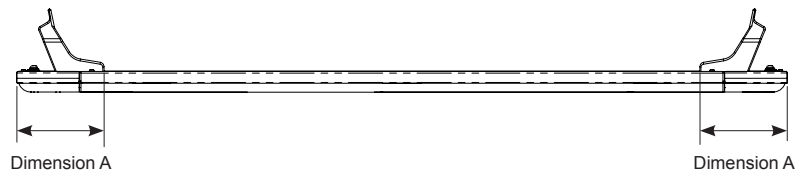

**Fitting Chart - ISUZU Dmax 4dr Ute Crew Cab**

**PIONEER 41100** (1528 x 1236mm)  
**PIONEER 42100B** (1528 x 1236mm)  
**PIONEER 45100B** (1528 x 1236mm)

**Front of Tray**

Front Crossbar			Rear Crossbar			Approx. Overall Vehicle Height
Front Slot	Dim. A	Leg Height Spacer	Rear Slot	Dim. A	Leg Height Spacer	
F2		-	R2		-	