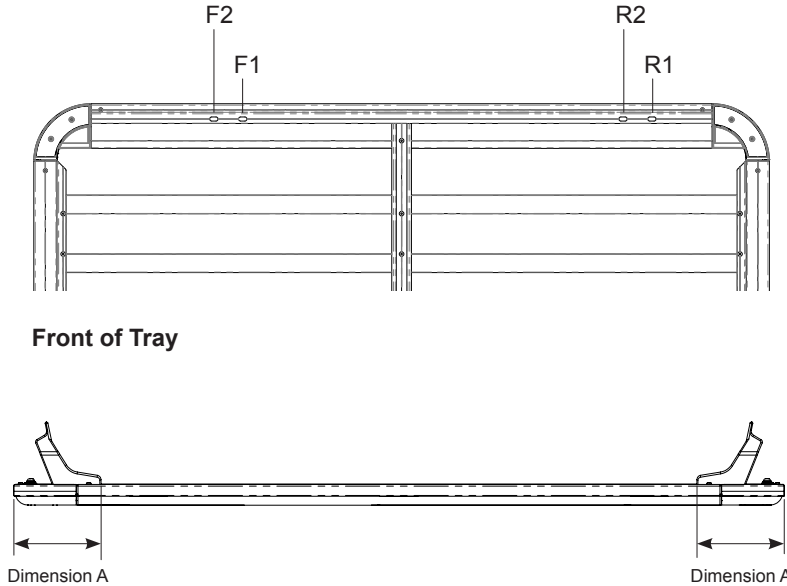

**Fitting Chart - HOLDEN Rodeo 4dr Ute Crew Cab RA**

**PIONEER 41100** (1528 x 1236mm)  
**PIONEER 42100B** (1528 x 1236mm)  
**PIONEER 45100B** (1528 x 1236mm)

Front Crossbar			Rear Crossbar			Approx. Overall Vehicle Height
Front Slot	Dim. A	Leg Height Spacer	Rear Slot	Dim. A	Leg Height Spacer	
F2		QMHD05	R2		QMHD05	