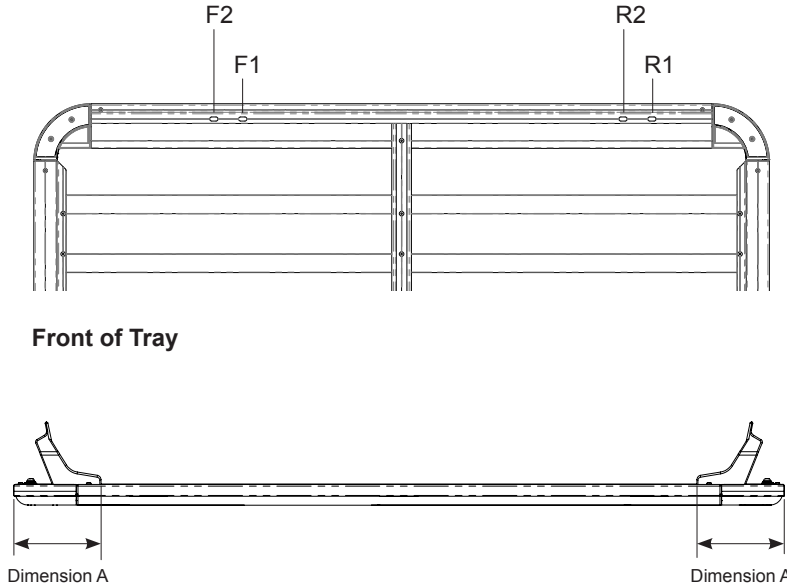

Fitting Chart - HONDA Odyssey 4dr Wagon

PIONEER 41100 (1528 x 1236mm)
PIONEER 42100B (1528 x 1236mm)
PIONEER 45100B (1528 x 1236mm)

Front of Tray

Front Crossbar			Rear Crossbar			Approx. Overall Vehicle Height
Front Slot	Dim. A	Leg Height Spacer	Rear Slot	Dim. A	Leg Height Spacer	
F2	-	QMHD05	R2	-	QMHD15	1787mm