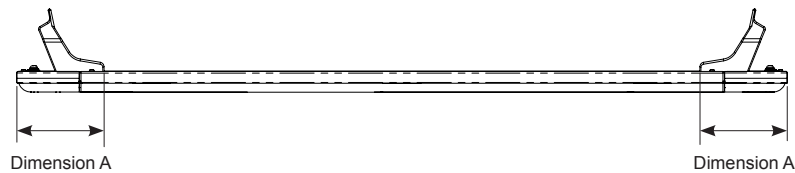

Fitting Chart - TOYOTA Prado 5dr 4WD 150 Series

- PIONEER 41102** (1928 x 1236mm)
- PIONEER 42102B** (1928 x 1236mm)
- PIONEER 45102B** (1928 x 1236mm)

Front of Tray

Front Crossbar			Middle Crossbar			Rear Crossbar			Approx. Overall Vehicle Height
Front Slot	Dim. A	Leg Height Spacer	Middle Slot	Dim. A	Leg Height Spacer	Rear Slot	Dim. A	Leg Height Spacer	
F2	142mm	-	M2	162mm	-	R2	173mm	-	