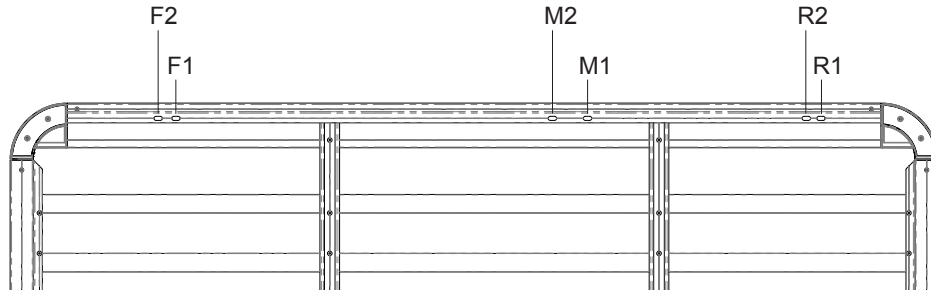

Fitting Chart - TOYOTA Prado 5dr 4WD 150 Series

- PIONEER 41102** (1928 x 1236mm)
- PIONEER 42102B** (1928 x 1236mm)
- PIONEER 45102B** (1928 x 1236mm)

Front of Tray

Front Crossbar			Middle Crossbar			Rear Crossbar			Approx. Overall Vehicle Height
Front Slot	Dim. A	Leg Height Spacer	Middle Slot	Dim. A	Leg Height Spacer	Rear Slot	Dim. A	Leg Height Spacer	
F2	142mm	-	M2	162mm	-	R2	173mm	-	

Country	Vehicle	Running Date	Vehicle Load Rating (kg / lbs)	Fit Kit
Australia & NZ	TOYOTA Prado 5dr 4WD 150 Series	03/03 - 11/09	100 / 220	1 x RCP23-BK 1 x RCH6 3 x QMHD05
South Africa	TOYOTA Prado 5dr 4WD 150 Series	03/03 - 11/09		
UK & Europe	TOYOTA Prado 5dr 4WD 150 Series	03/03 - 11/09		