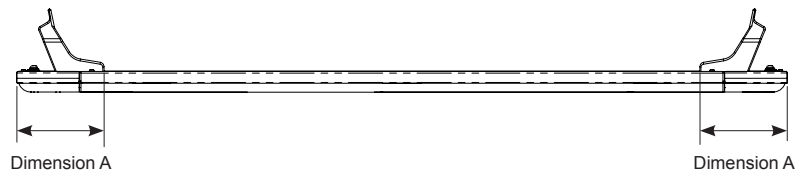

**Fitting Chart - TOYOTA Prado 5dr 4WD 120 Series**

**PIONEER 41102** (1928 x 1236mm)  
**PIONEER 42102B** (1928 x 1236mm)  
**PIONEER 45102B** (1928 x 1236mm)

Front of Tray

Front Crossbar			Middle Crossbar			Rear Crossbar			Approx. Overall Vehicle Height
Front Slot	Dim. A	Leg Height Spacer	Middle Slot	Dim. A	Leg Height Spacer	Rear Slot	Dim. A	Leg Height Spacer	
F1		-	M1		-	R1		-	