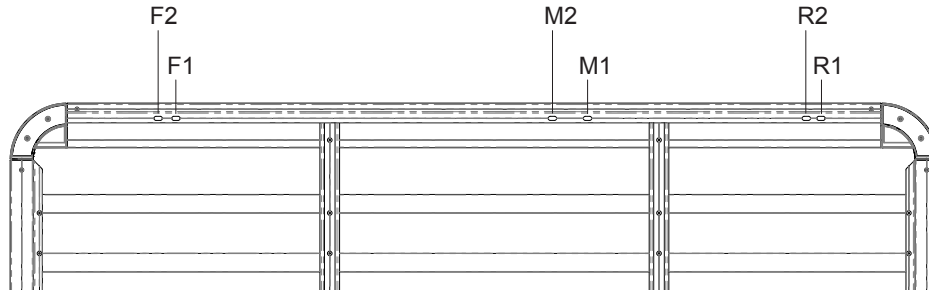

**Fitting Chart - TOYOTA Prado 5dr 4WD 120 Series**

**PIONEER 41102** (1928 x 1236mm)  
**PIONEER 42102B** (1928 x 1236mm)  
**PIONEER 45102B** (1928 x 1236mm)

Front of Tray

Front Crossbar			Middle Crossbar			Rear Crossbar			Approx. Overall Vehicle Height
Front Slot	Dim. A	Leg Height Spacer	Middle Slot	Dim. A	Leg Height Spacer	Rear Slot	Dim. A	Leg Height Spacer	
F1		-	M1		-	R1		-	

Country	Vehicle	Running Date	Vehicle Load Rating (kg / lbs)	Fit Kit
Australia & NZ	TOYOTA Prado 5dr 4WD 120 Series	03/03 - 11/09	100 / 220	1 x RCP03-BK 1 x RCH6 3 x QMHD05
South Africa	TOYOTA Prado 5dr 4WD 120 Series	03/03 - 11/09		
UK & Europe	TOYOTA Prado 5dr 4WD 120 Series	03/03 - 11/09		