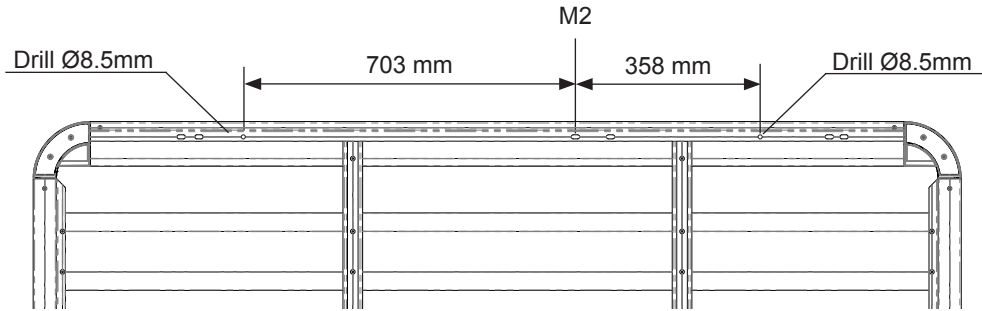

Fitting Chart - HOLDEN Colorado 7 4dr SUV with Flush Rails

- PIONEER 41102** (1928 x 1236mm)
- PIONEER 42102B** (1928 x 1236mm)
- PIONEER 45102B** (1928 x 1236mm)

Front of Tray

Front Crossbar			Middle Crossbar			Rear Crossbar			Approx. Overall Vehicle Height
Front Slot	Dim. A	Leg Height Spacer	Middle Slot	Dim. A	Leg Height Spacer	Rear Slot	Dim. A	Leg Height Spacer	
Drill Hole Ø8.5mm	177mm	QMHD05	M2	186mm	QMHD05	Drill Hole Ø8.5mm	190mm	QMHD15	1930

Country	Vehicle	Running Date	Vehicle Load Rating (kg / lbs)	Fit Kit
Australia & NZ	HOLDEN Colorado 7 4dr SUV with Flush Rails	12/12 - on	100/220	1 x RCP32-BK 1 x RCP32H-BK 1x RCL6 2 x QMHD05 1 x QMHD15
South Africa	CHEVROLET Trailblazer 4dr SUV with Flush Rails	12/12 - on		