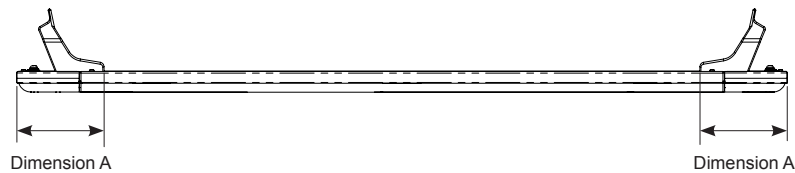

Fitting Chart - HOLDEN Colorado 7 4dr SUV with Flush Rails

- PIONEER 41102** (1928 x 1236mm)
- PIONEER 42102B** (1928 x 1236mm)
- PIONEER 45102B** (1928 x 1236mm)

Front of Tray

Front Crossbar			Middle Crossbar			Rear Crossbar			Approx. Overall Vehicle Height
Front Slot	Dim. A	Leg Height Spacer	Middle Slot	Dim. A	Leg Height Spacer	Rear Slot	Dim. A	Leg Height Spacer	
Drill Hole Ø8.5mm	177mm	QMHD05	M2	186mm	QMHD05	Drill Hole Ø8.5mm	190mm	QMHD15	1930

Country	Vehicle	Running Date	Vehicle Load Rating (kg / lbs)	Fit Kit
Australia & NZ	HOLDEN Colorado 7 4dr SUV with Flush Rails	12/12 - on	100/220	1 x RCP32-BK 1 x RCP32H-BK 1x RCL6 2 x QMHD05 1 x QMHD15
South Africa	CHEVROLET Trailblazer 4dr SUV with Flush Rails	12/12 - on		