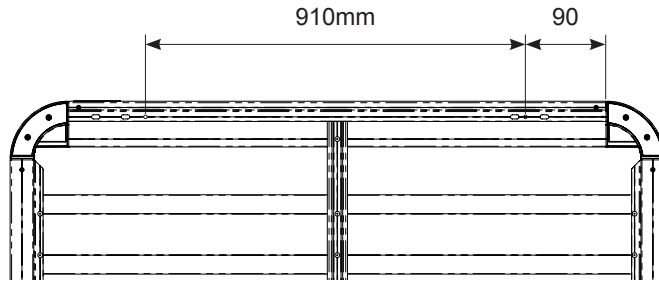

Fitting Chart - HOLDEN Rodeo 4dr Ute Crew Cab R9

PIONEER 42109B (1328 x 1236mm)
PIONEER 45109B (1328 x 1236mm)

Front of Tray

Front Crossbar			Rear Crossbar			Approx. Overall Vehicle Height
Front Slot	Dim. A	Leg Height Spacer	Rear Slot	Dim. A	Leg Height Spacer	
Drill Hole Ø8.5mm		-	Drill Hole Ø8.5mm		-	