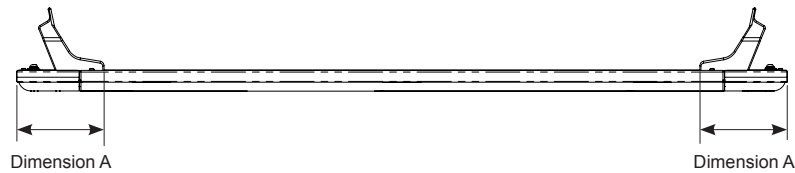

Fitting Chart - HOLDEN Rodeo 4dr Ute Crew Cab R9

PIONEER 42109B (1328 x 1236mm)
PIONEER 45109B (1328 x 1236mm)

Front of Tray

Front Crossbar			Rear Crossbar			Approx. Overall Vehicle Height
Front Slot	Dim. A	Leg Height Spacer	Rear Slot	Dim. A	Leg Height Spacer	
Drill Hole Ø8.5mm		-	Drill Hole Ø8.5mm		-	