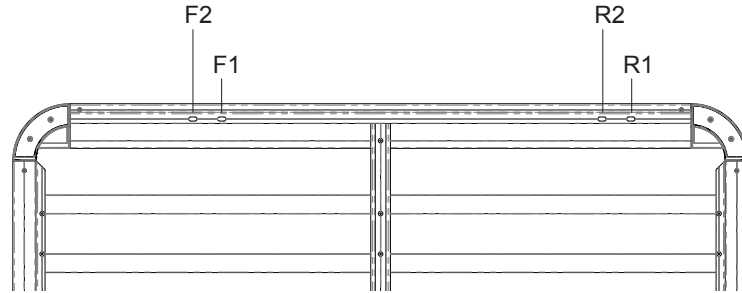

**Fitting Chart - HOLDEN Rodeo 4dr Ute Crew Cab R9**

**PIONEER 41100** (1528 x 1236mm)  
**PIONEER 42100B** (1528 x 1236mm)  
**PIONEER 45100B** (1528 x 1236mm)

Front of Tray

Front Crossbar			Rear Crossbar			Approx. Overall Vehicle Height
Front Slot	Dim. A	Leg Height Spacer	Rear Slot	Dim. A	Leg Height Spacer	
F2		-	R1		-	

Country	Vehicle	Running Date	Vehicle Load Rating (kg / lbs)	Fit Kit
Australia & NZ	HOLDEN Rodeo 4dr Ute Crew Cab R9	06/98 - 02/03	100 / 220	1 x RTV128 2 x RLTP

Rhino-Rack  
 3 Pike Street, Rydalmere,  
 NSW 2116, Australia.  
 (Ph) (02) 9638 4744  
 (Fax) (02) 9638 4822