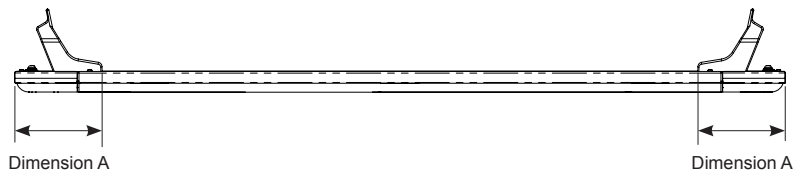

**Fitting Chart - HOLDEN Rodeo 4dr Ute Crew Cab R9**

**PIONEER 41100** (1528 x 1236mm)  
**PIONEER 42100B** (1528 x 1236mm)  
**PIONEER 45100B** (1528 x 1236mm)

Front of Tray

Front Crossbar			Rear Crossbar			Approx. Overall Vehicle Height
Front Slot	Dim. A	Leg Height Spacer	Rear Slot	Dim. A	Leg Height Spacer	
F2		-	R1		-	

Country	Vehicle	Running Date	Vehicle Load Rating (kg / lbs)	Fit Kit
Australia & NZ	HOLDEN Rodeo 4dr Ute Crew Cab R9	06/98 - 02/03	100 / 220	1 x RTV128 2 x RLTP

Rhino-Rack  
 3 Pike Street, Rydalmere,  
 NSW 2116, Australia.  
 (Ph) (02) 9638 4744  
 (Fax) (02) 9638 4822