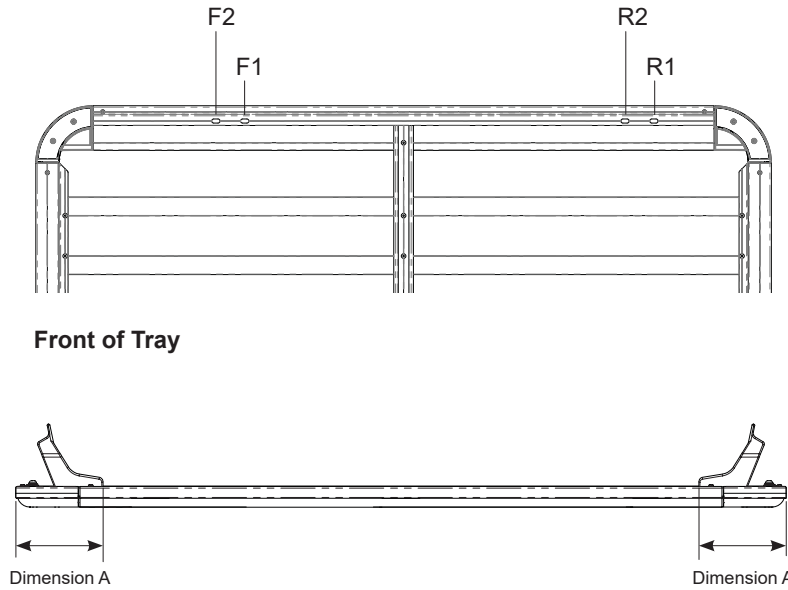

### Fitting Chart - DODGE Nitro 5dr SUV

**PIONEER 41100** 60" x 49" (1528 x 1236mm)  
**PIONEER 42100B** 60" x 49" (1528 x 1236mm)  
**PIONEER 45100B** 60" x 49" (1528 x 1236mm)

Front of Tray

Front Crossbar			Rear Crossbar			Approx. Overall Vehicle Height
Front Slot	Dim. A	Leg Height Spacer	Rear Slot	Dim. A	Leg Height Spacer	
F2	131mm (5,5/32")	QMHD05 x 1	R2	145mm (5,23/32")	QMHD05 x 1	1825mm (72")