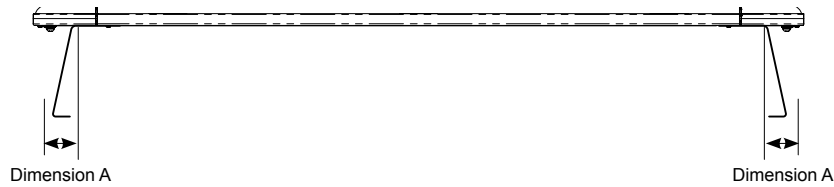

Fitting Chart - NISSAN Patrol 4dr 4WD Y62 (with Backbone)

- PIONEER 41104** (2128 x 1426mm)
- PIONEER 42104B** (2128 x 1426mm)
- PIONEER 45104B** (2128 x 1426mm)

Front of Tray

Front Crossbar			Middle Crossbar			Rear Crossbar		
Front Slot	Dim. A	Leg Height Spacer	Middle Slot	Dim. A	Leg Height Spacer	Rear Slot	Dim. A	Leg Height Spacer
F1	EQUAL	-	M2	EQUAL	-	R1	EQUAL	-