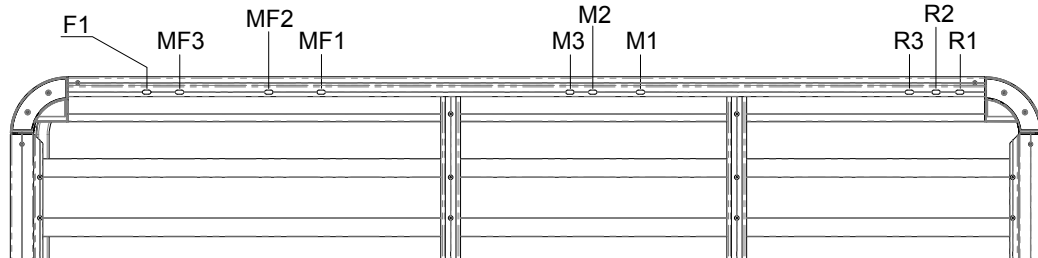

Fitting Chart - NISSAN Patrol 4dr 4WD Y62 (with Backbone)

- PIONEER 41104** (2128 x 1426mm)
- PIONEER 42104B** (2128 x 1426mm)
- PIONEER 45104B** (2128 x 1426mm)

Front of Tray

Front Crossbar			Middle Crossbar			Rear Crossbar		
Front Slot	Dim. A	Leg Height Spacer	Middle Slot	Dim. A	Leg Height Spacer	Rear Slot	Dim. A	Leg Height Spacer
F1	EQUAL	-	M2	EQUAL	-	R1	EQUAL	-