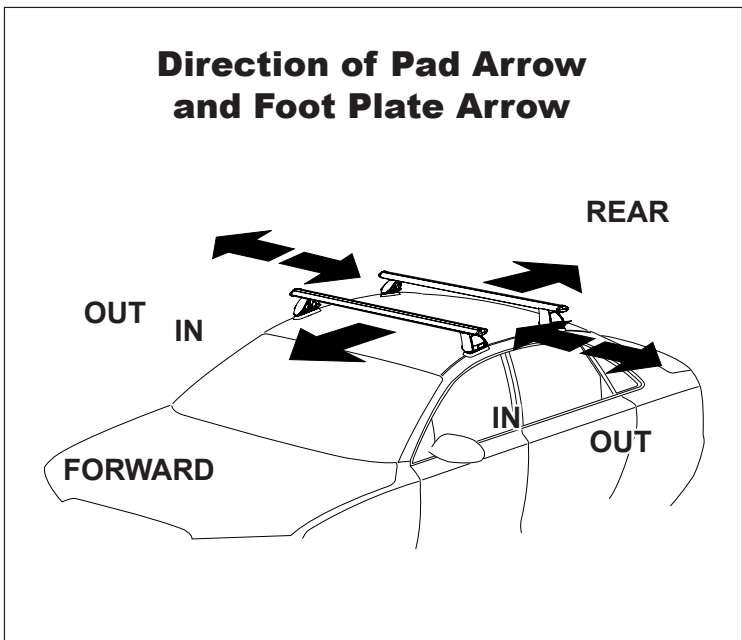

DK524 Rhino-Rack VA, Euro & HD crossbar instruction

Measurement A: CENTRE of door jamb to CENTRE arrow of leg foot plate.

Measurement B: CENTRE of Front leg foot plate arrow to CENTRE of Rear leg foot plate arrow.

Carrying capacity: Roof rack is rated to 75kg. Please refer to manufacturers handbook for your vehicles maximum roof load capacity. Always use the lower of the two figures.

If your vehicle is not listed on this fitting instruction please refer to your countries Rhino-Rack web site for the latest information.

VEHICLE	Date	Measurement A	Measurement B	Load Rating (includes racks 5kg/ 11lbs)
GWM Cannon Gen1 Double Cab	2020-	150mm / 5, 7/8"	725mm / 28, 9/16"	75kg / 165lbs