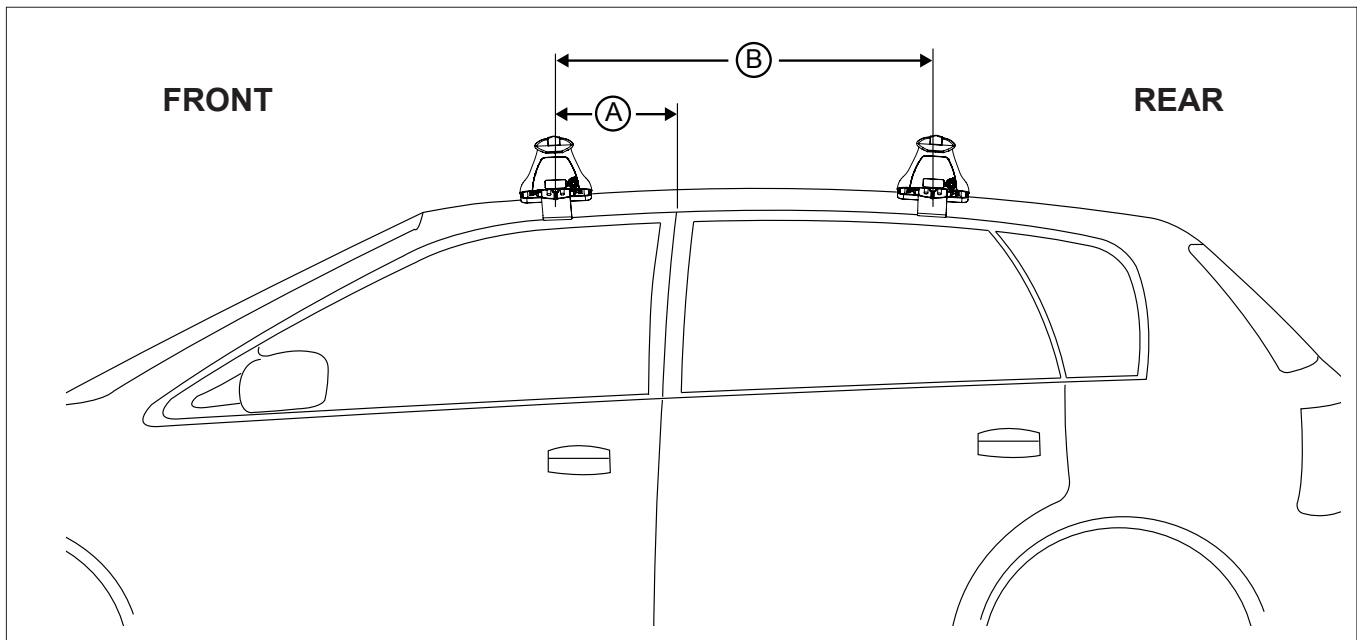

DK524 Rhino-Rack VA, Euro & HD crossbar instruction

Measurement A: CENTRE of door jamb to CENTRE arrow of leg foot plate.

Measurement B: CENTRE of Front leg foot plate arrow to CENTRE of Rear leg foot plate arrow.

Carrying capacity: Roof rack is rated to 75kg. Please refer to manufacturers handbook for your vehicles maximum roof load capacity. Always use the lower of the two figures.

If your vehicle is not listed on this fitting instruction please refer to your countries Rhino-Rack web site for the latest information.

VEHICLE	Date	Measurement A	Measurement B	Load Rating (includes racks 5kg/ 11lbs)
GWM Cannon Gen1 Double Cab	2020-	150mm / 5, 7/8"	725mm / 28, 9/16"	75kg / 165lbs